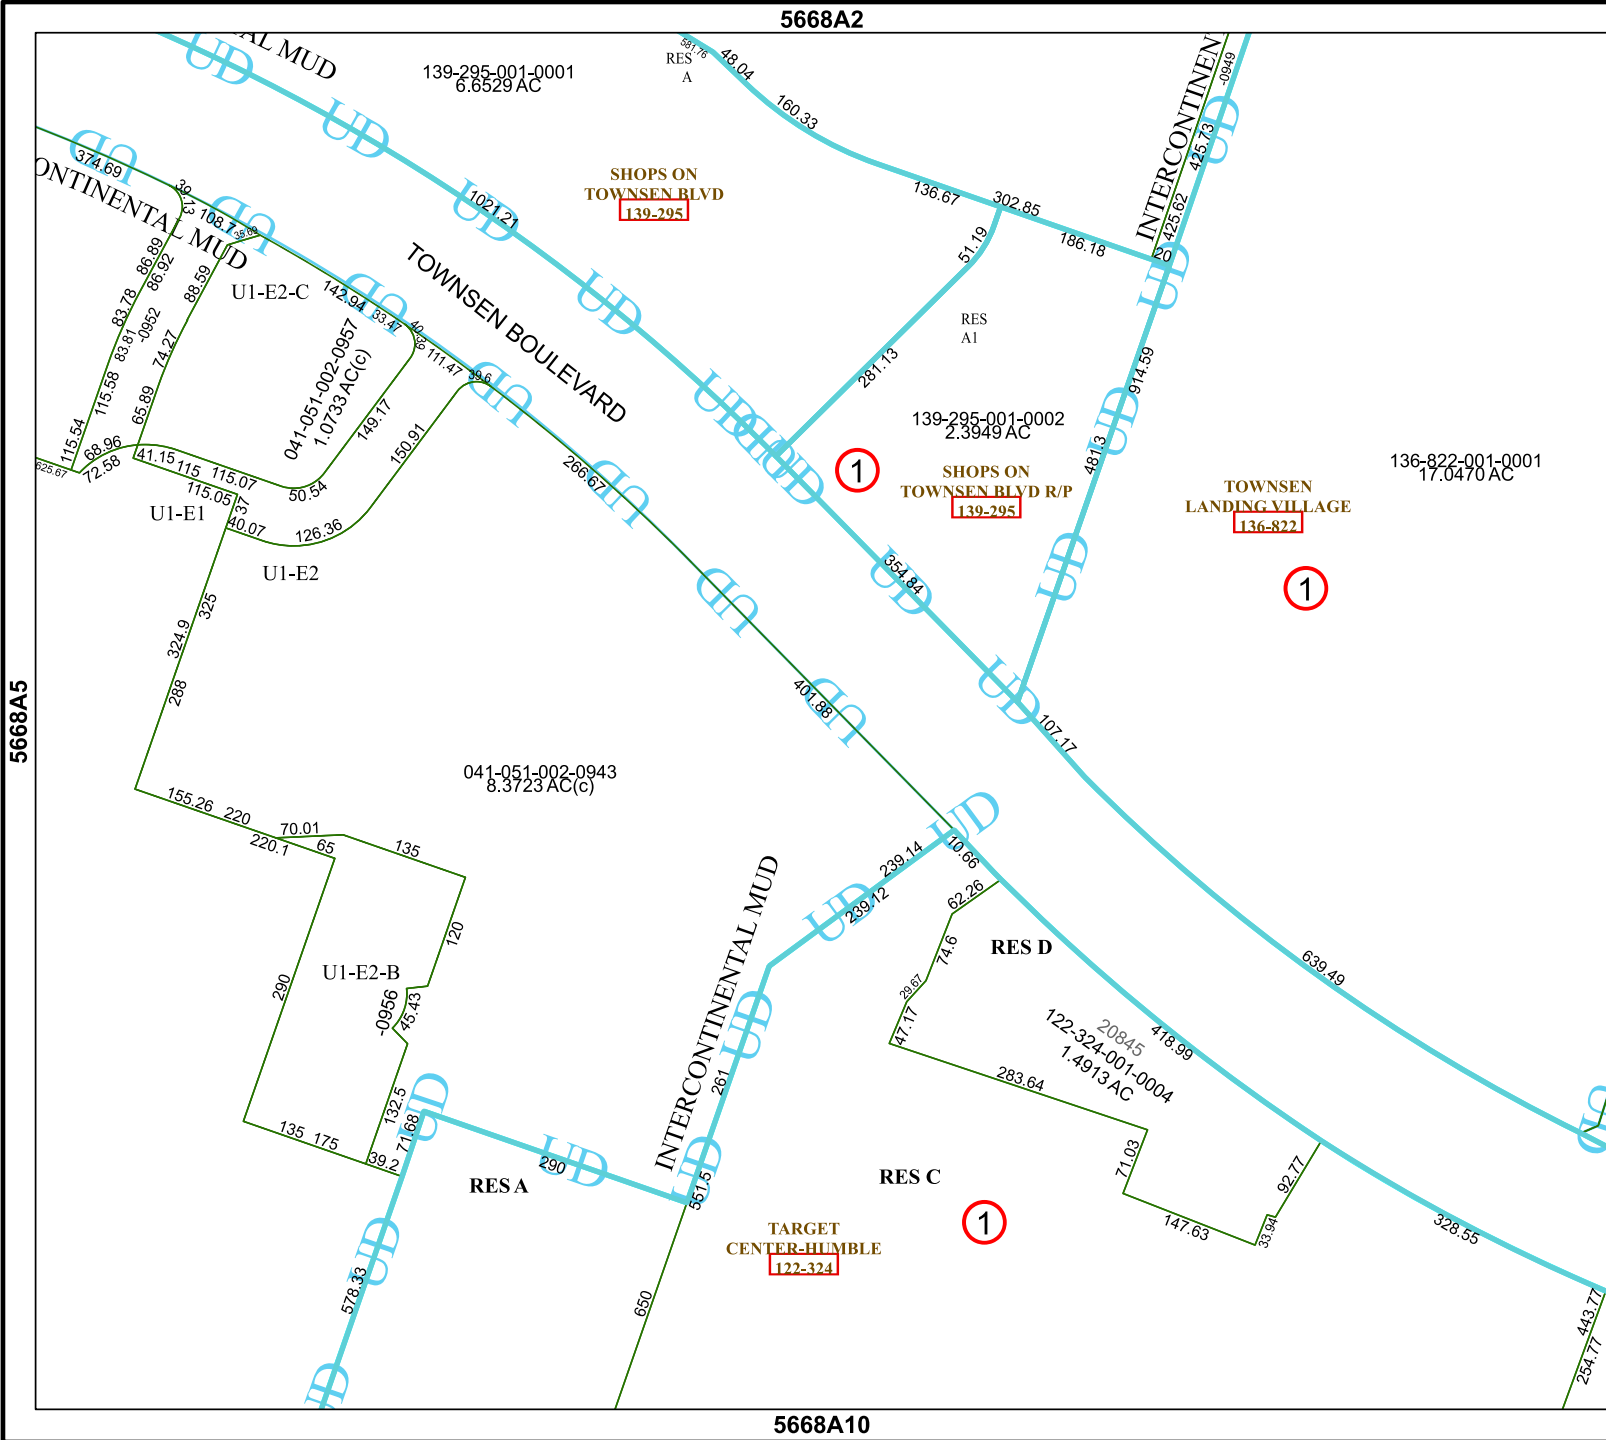

5668A2

5668A5

5668A10

Harris Central Appraisal District

PUBLICATION DATE:
3/25/2024

Geospatial or map data maintained by the Harris Central Appraisal District is for informational purposes and may not have been prepared for or be suitable for legal, engineering, or surveying purposes. It does not represent an on-the-ground survey and only represents the approximate location of property boundaries.

MAP LOCATION

FACET 5668A6

4	1	2	3	4
8	5	6	7	8
12	9	10	11	12

5668A7