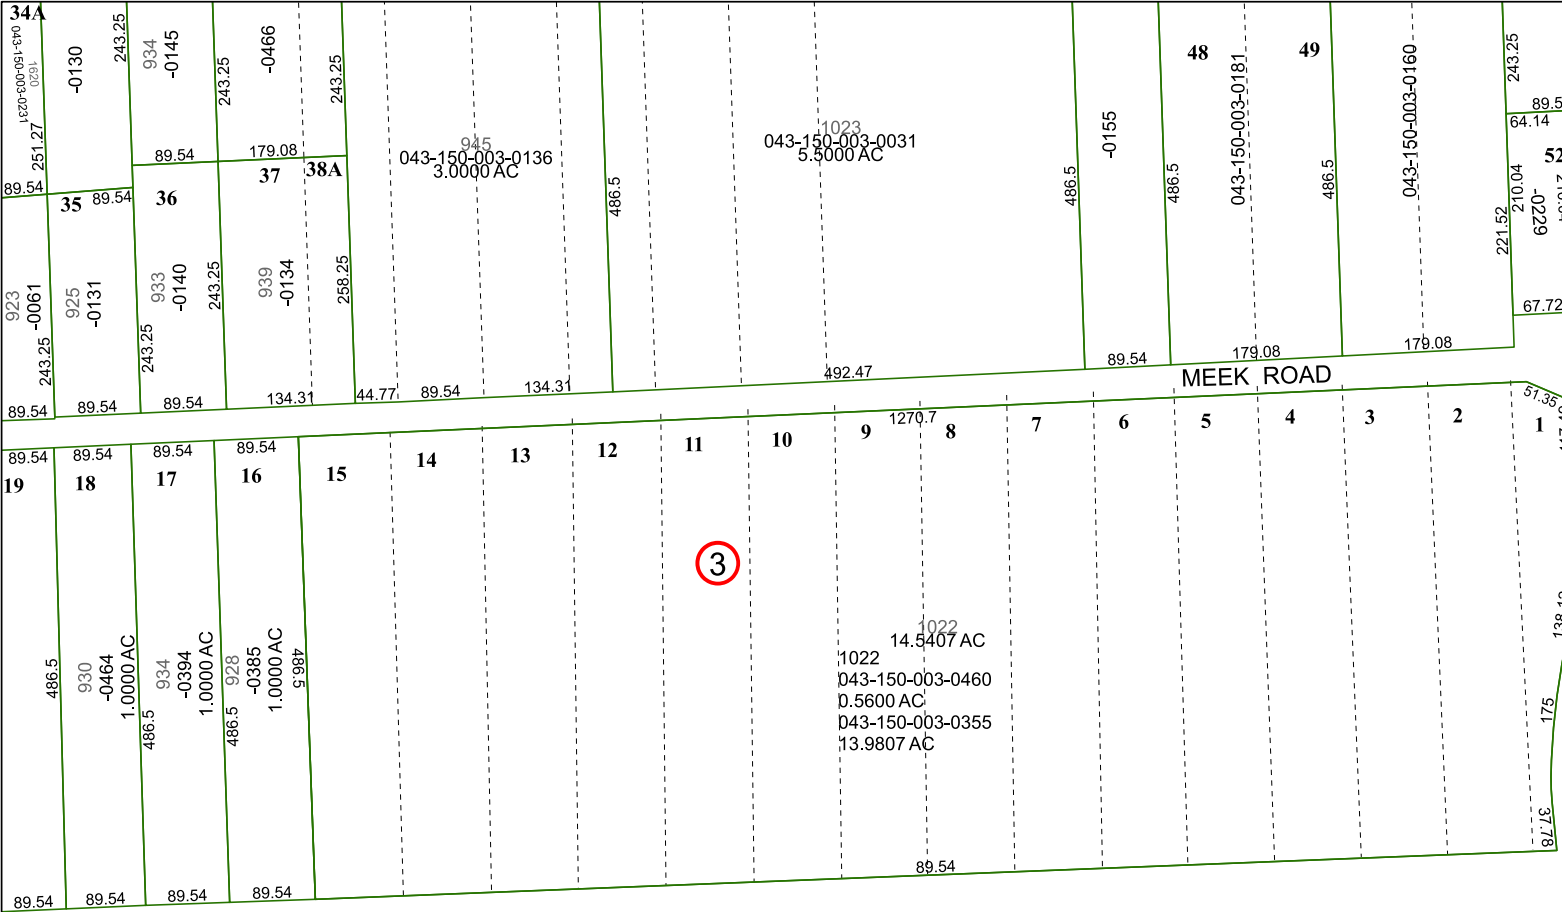

5668D1

1729.77

RES

HUMBLE AREAS FIRST
BAPTIST CHURCH
122-773

1

5668D9

Harris Central Appraisal District

0 45 90 180 Feet

PUBLICATION DATE:
1/9/2023

Geospatial or map data maintained by the Harris Central Appraisal District is for informational purposes and may not have been prepared for or be suitable for legal, engineering, or surveying purposes. It does not represent an on-the-ground survey and only represents the approximate location of property boundaries.

MAP LOCATION

FACET

5668D5

3	4	1	2	3
7	8	5	6	7
11	12	9	10	11

5668C8

5668D6

904.55