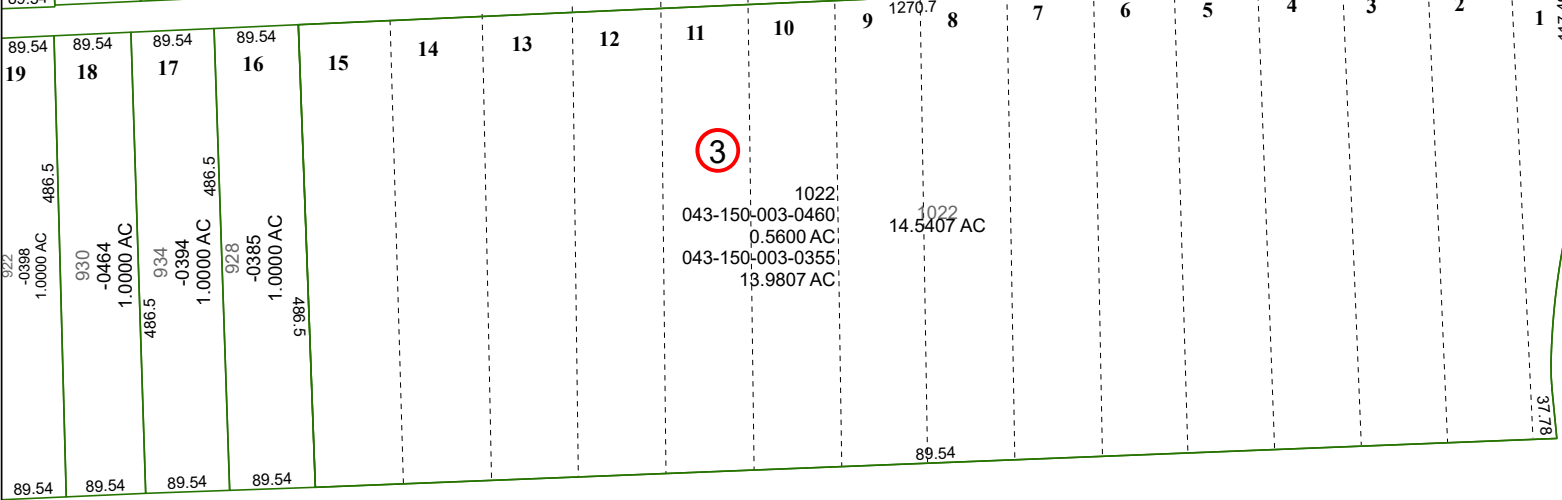

5668D1

5668D9

Harris Central Appraisal District

PUBLICATION DATE:
12/16/2025

Geospatial or map data maintained by the Harris Central Appraisal District is for informational purposes and may not have been prepared for or be suitable for legal, engineering, or surveying purposes. It does not represent an on-the-ground survey and only represents the approximate location of property boundaries.

MAP LOCATION

FACET 5668D5

3	4	1	2	3
7	8	5	6	7
11	12	9	10	11

5668C8

5668D6

RES

HUMBLE AREAS FIRST
BAPTIST CHURCH
122-773