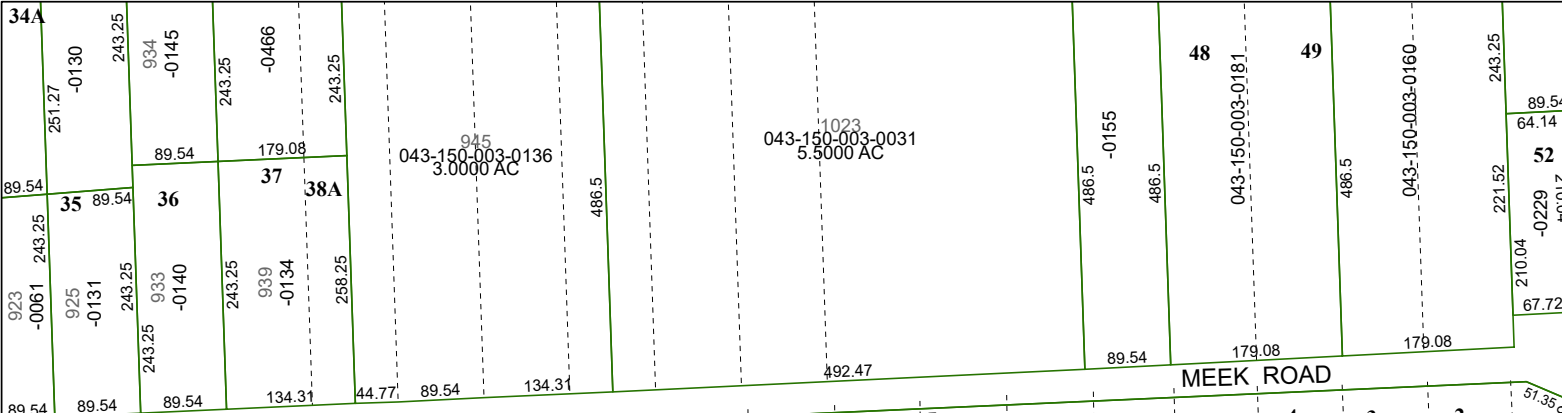

5668D1

5668D9

Harris Central Appraisal District

PUBLICATION DATE:
12/16/2025

Geospatial or map data maintained by the Harris Central Appraisal District is for informational purposes and may not have been prepared for or be suitable for legal, engineering, or surveying purposes. It does not represent an on-the-ground survey and only represents the approximate location of property boundaries.

MAP LOCATION

FACET 5668D5

3	4	1	2	3
7	8	5	6	7
11	12	9	10	11

5668C8

5668D6

RES

HUMBLE AREAS FIRST
BAPTIST CHURCH
122-773