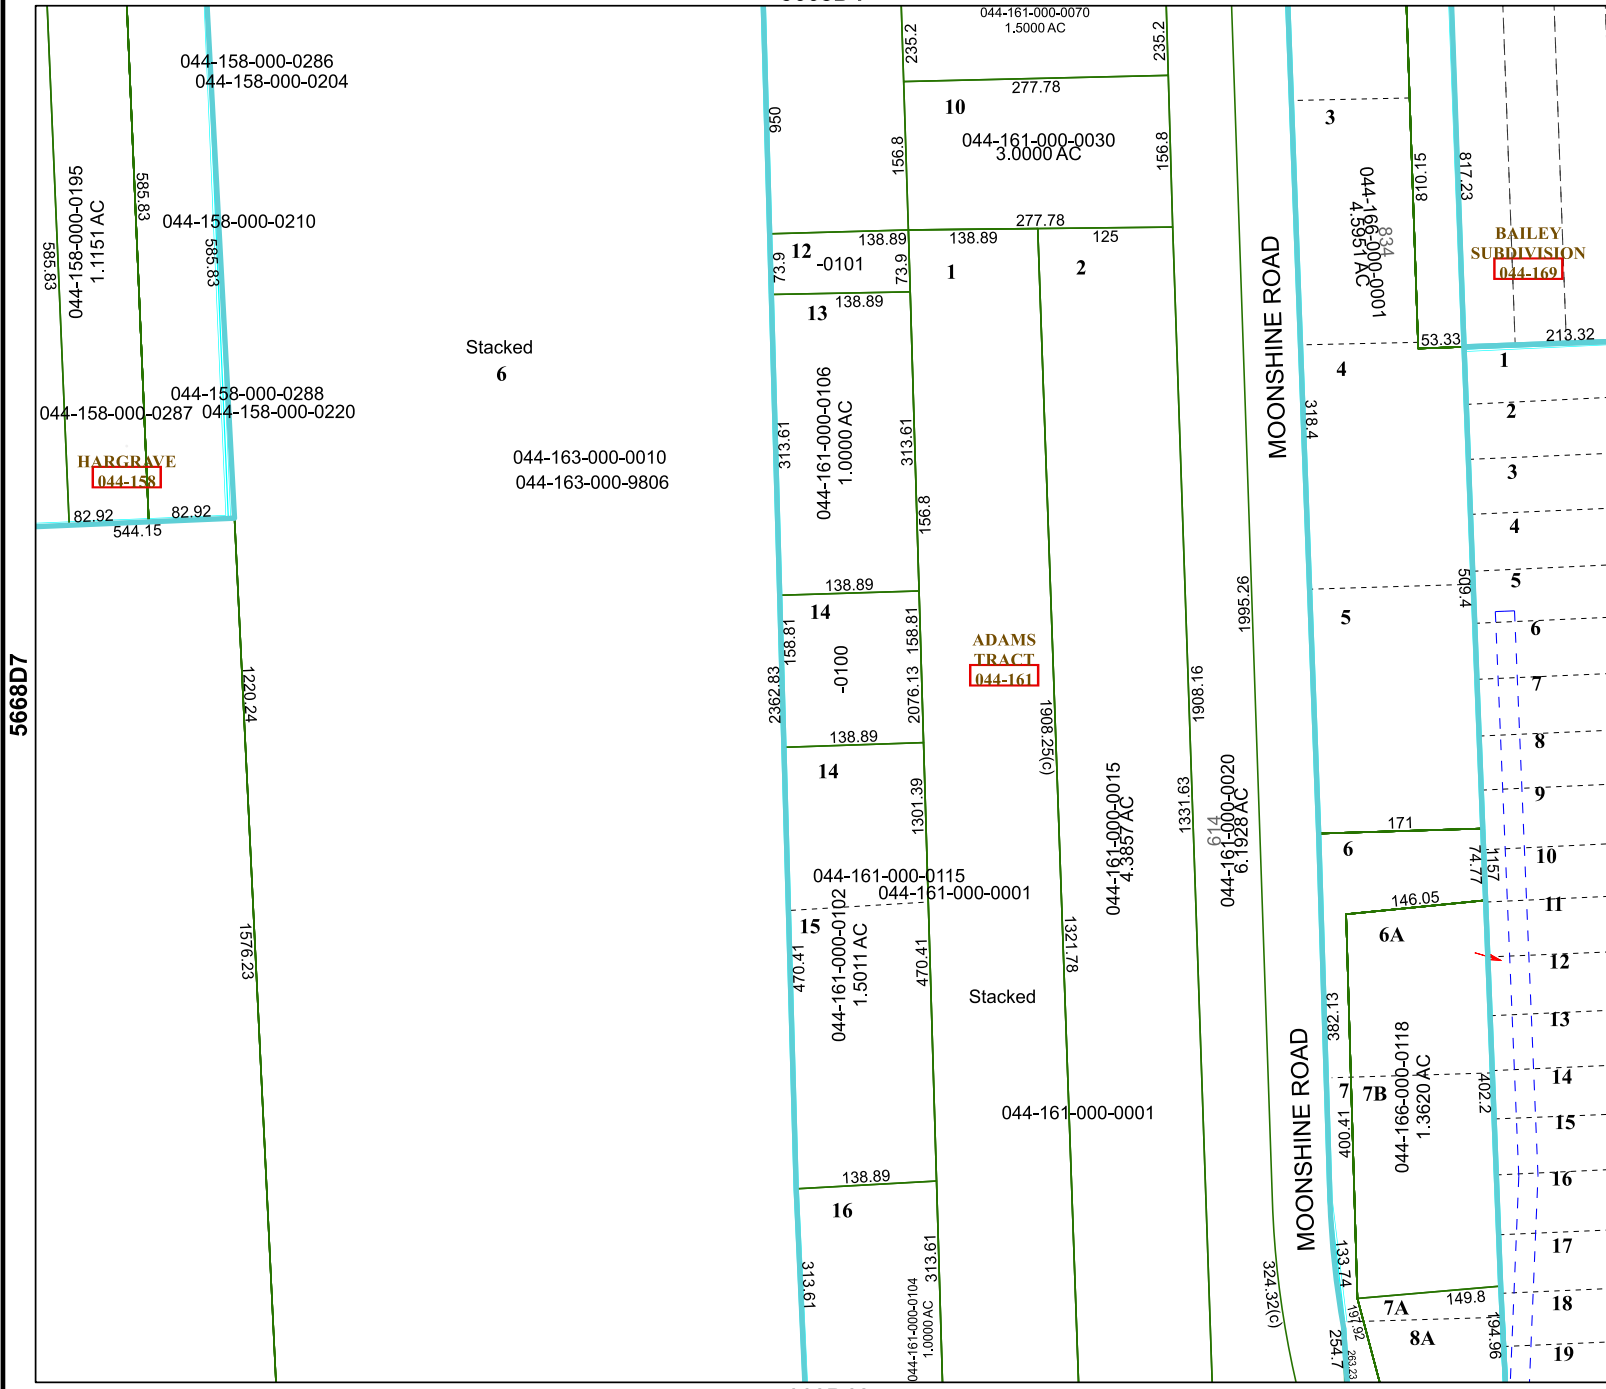

5668D4

5668D12

Harris Central Appraisal District

PUBLICATION DATE:
12/30/2023

Geospatial or map data maintained by the Harris Central Appraisal District is for informational purposes and may not have been prepared for or be suitable for legal, engineering, or surveying purposes. It does not represent an on-the-ground survey and only represents the approximate location of property boundaries.

MAP LOCATION

FACET 5668D8

2	3	4	1	2
6	7	8	5	6
10	11	12	9	10

5768C5

5668D7