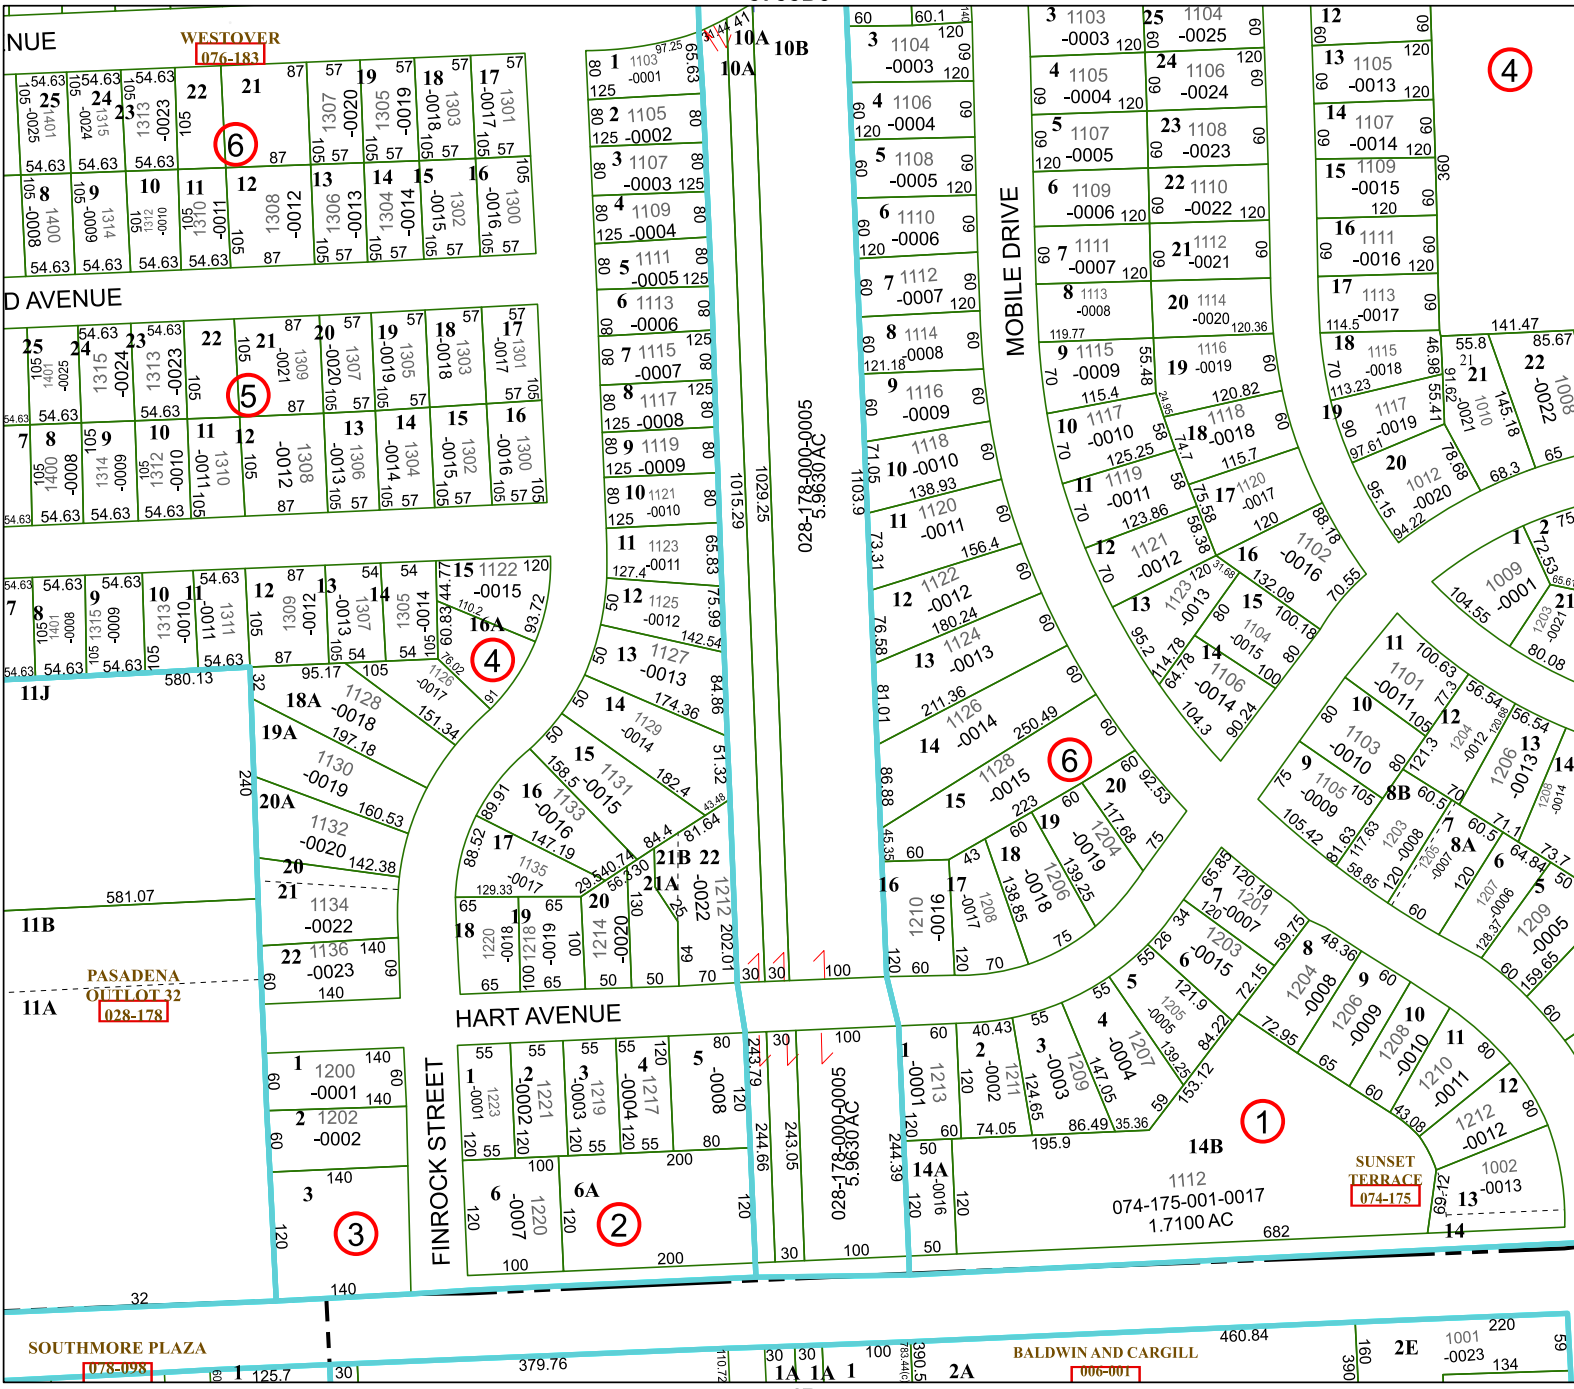

# Harris Central Appraisal District

0 45 90 180 Feet

PUBLICATION DATE: 1/9/2023

Geospatial or map data maintained by the Harris Central Appraisal District is for informational purposes and may not have been prepared for or be suitable for legal, engineering, or surveying purposes. It does not represent an on-the-ground survey and only represents the approximate location of property boundaries.

MAP LOCATION

## FACET 5754B1

11	12	9	10	11
3	4	1	2	3
7	8	5	6	7

5754B5

5754A4

5754B2

SOUTHMORE PLAZA  
078-098

BALDWIN AND CARGILL  
006-001

SUNSET TERRACE  
074-175