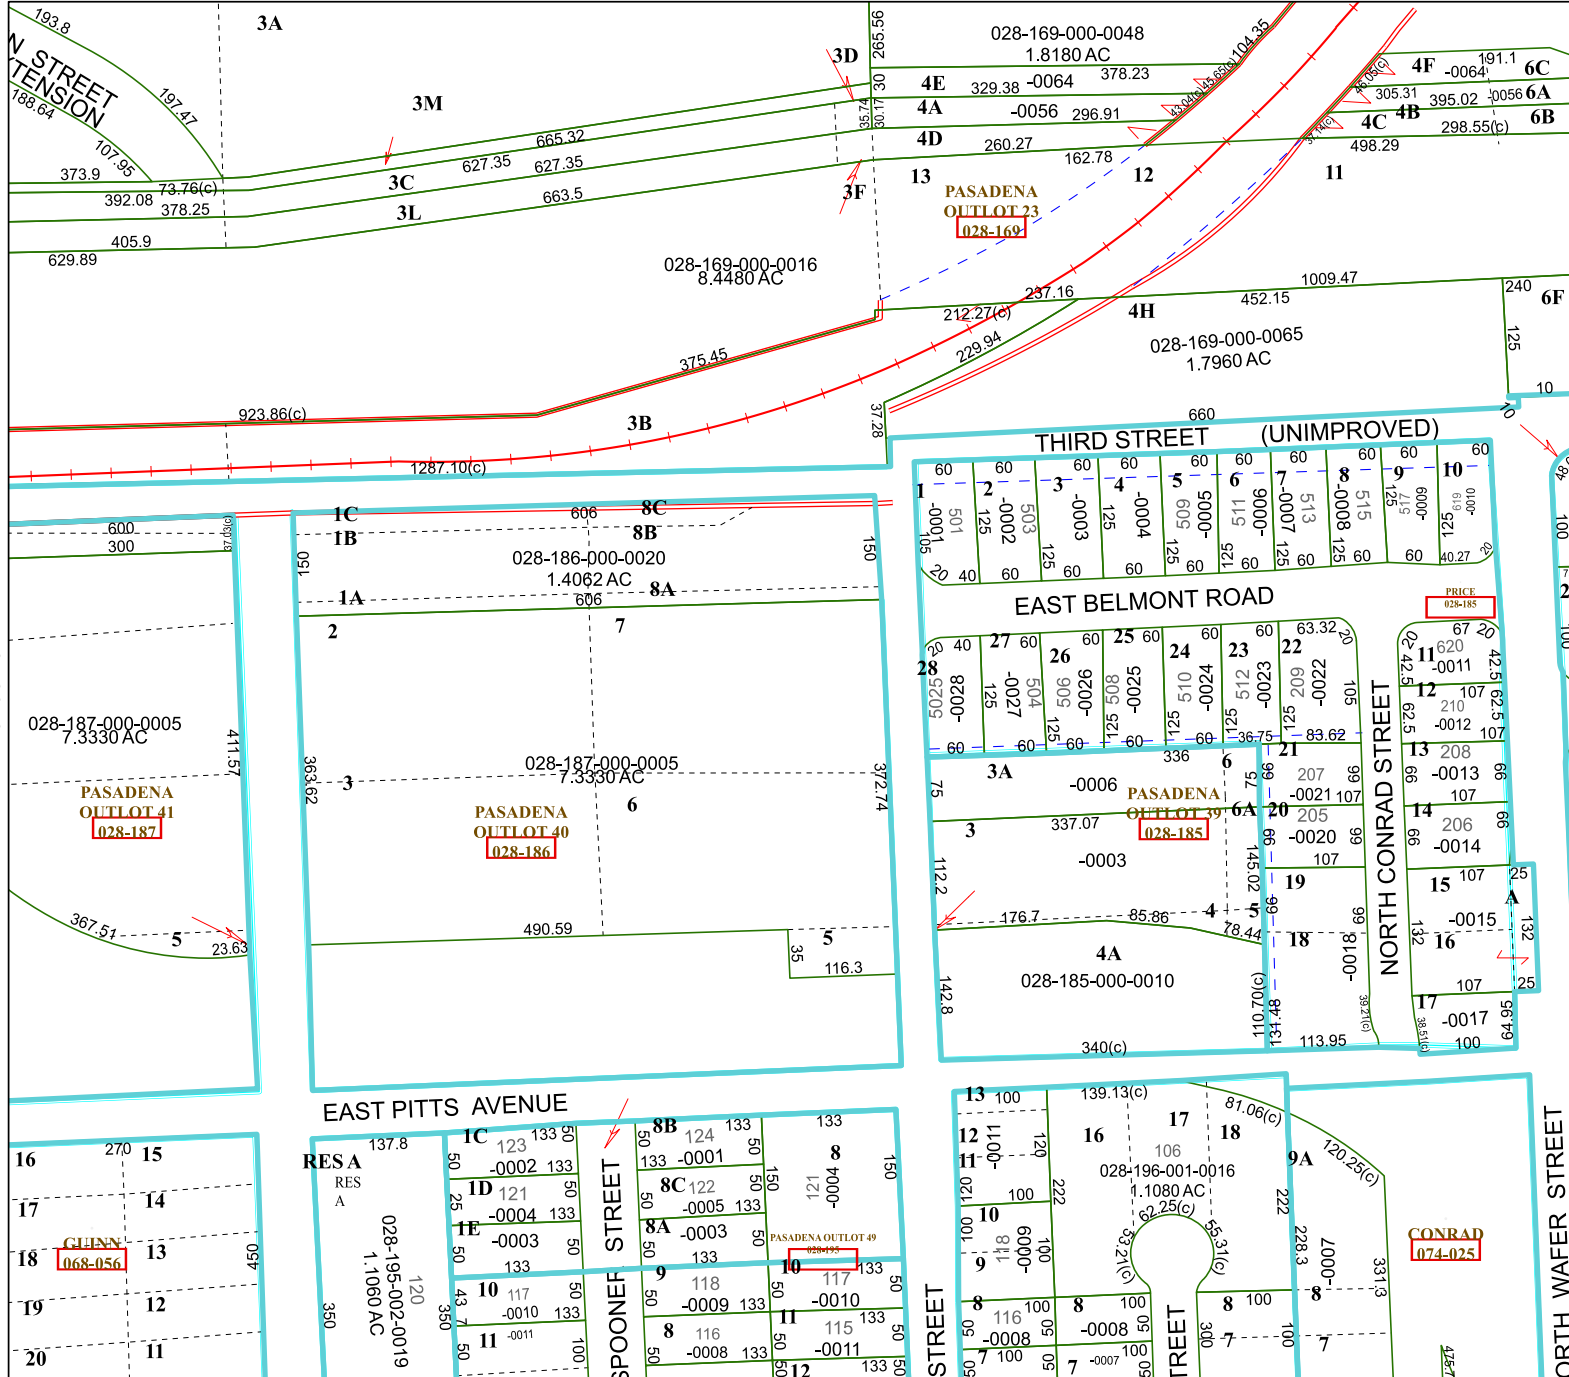

5756D12

5755B8

Harris Central Appraisal District

PUBLICATION DATE:
12/30/2023

Geospatial or map data maintained by the Harris Central Appraisal District is for informational purposes and may not have been prepared for or be suitable for legal, engineering, or surveying purposes. It does not represent an on-the-ground survey and only represents the approximate location of property boundaries.

MAP LOCATION

FACET 5755B4

| | | | | |
|----|----|----|---|----|
| 10 | 11 | 12 | 9 | 10 |
| 2 | 3 | 4 | 1 | 2 |
| 6 | 7 | 8 | 5 | 6 |

5755B3

5855A