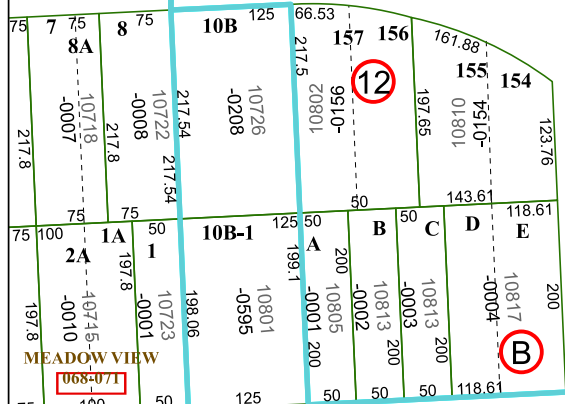

5758C6

INVIERNO STREET

MARKET STREET GARDENS

OSWEGO STREET

5758C6

5758C11

PALESTINE STREET

WIGGINS STREET

GALENA PARK ISD JACINTO CITY ELEMENTARY

5757A2

Harris Central Appraisal District

0 45 90 180 Feet

PUBLICATION DATE: 1/9/2023

Geospatial or map data maintained by the Harris Central Appraisal District is for informational purposes and may not have been prepared for or be suitable for legal, engineering, or surveying purposes. It does not represent an on-the-ground survey and only represents the approximate location of property boundaries.

MAP LOCATION

FACET 5758C10

8	5	6	7	8
12	9	10	11	12
4	1	2	3	4