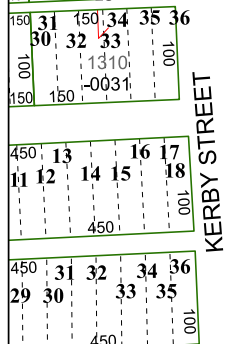

5758C6

INVIERNO STREET

MARKET STREET GARDENS

OSWEGO STREET

5758C6

5758C11

PALESTINE STREET

WIGGINS STREET

GALENA PARK ISD JACINTO CITY ELEMENTARY

5757A2

Harris Central Appraisal District

0 45 90 180 Feet

PUBLICATION DATE: 1/9/2023

Geospatial or map data maintained by the Harris Central Appraisal District is for informational purposes and may not have been prepared for or be suitable for legal, engineering, or surveying purposes. It does not represent an on-the-ground survey and only represents the approximate location of property boundaries.

MAP LOCATION

FACET 5758C10

8	5	6	7	8
12	9	10	11	12
4	1	2	3	4