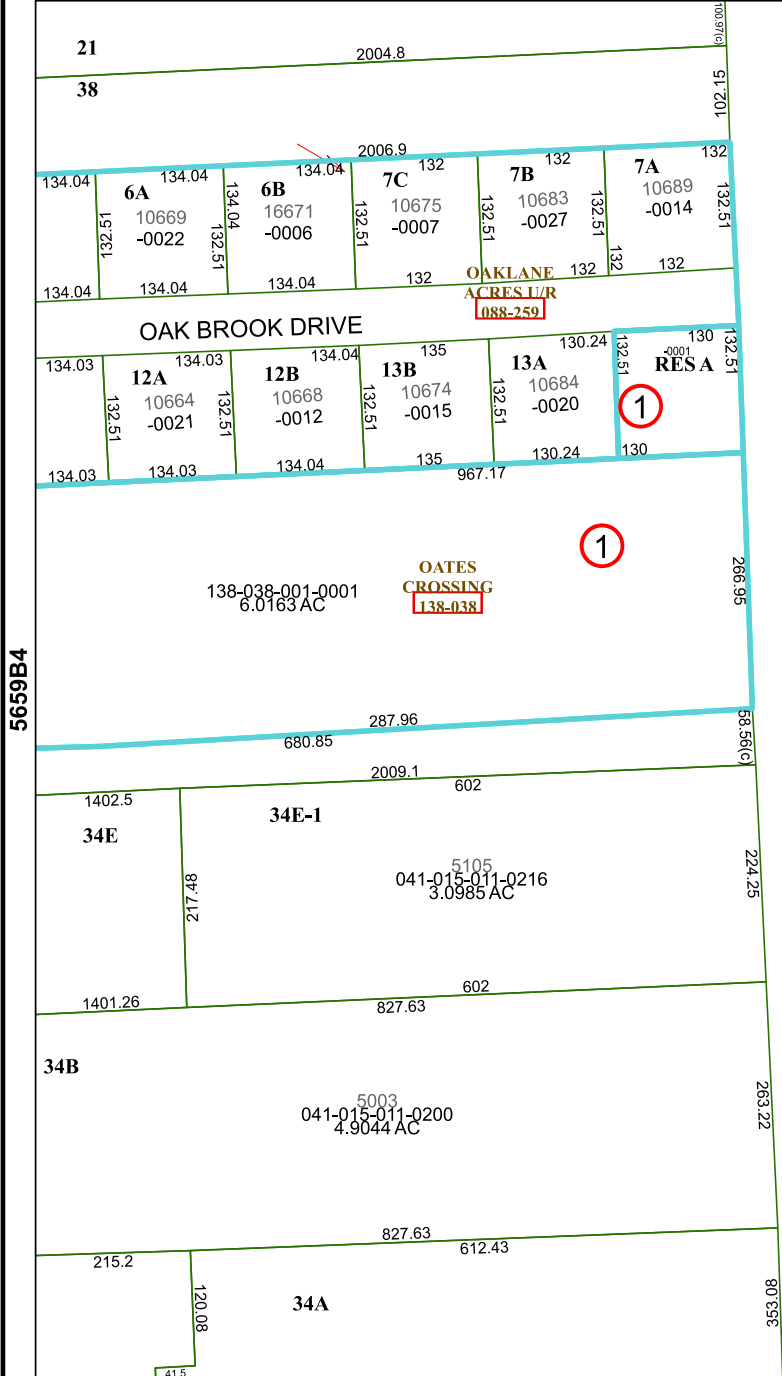

5760C9

5759A5

Harris Central Appraisal District

PUBLICATION DATE:
1/9/2023

Geospatial or map data maintained by the Harris Central Appraisal District is for informational purposes and may not have been prepared for or be suitable for legal, engineering, or surveying purposes. It does not represent an on-the-ground survey and only represents the approximate location of property boundaries.

MAP LOCATION

FACET 5759A1

11	12	9	10	11
3	4	1	2	3
7	8	5	6	7

5659B4

5759A2