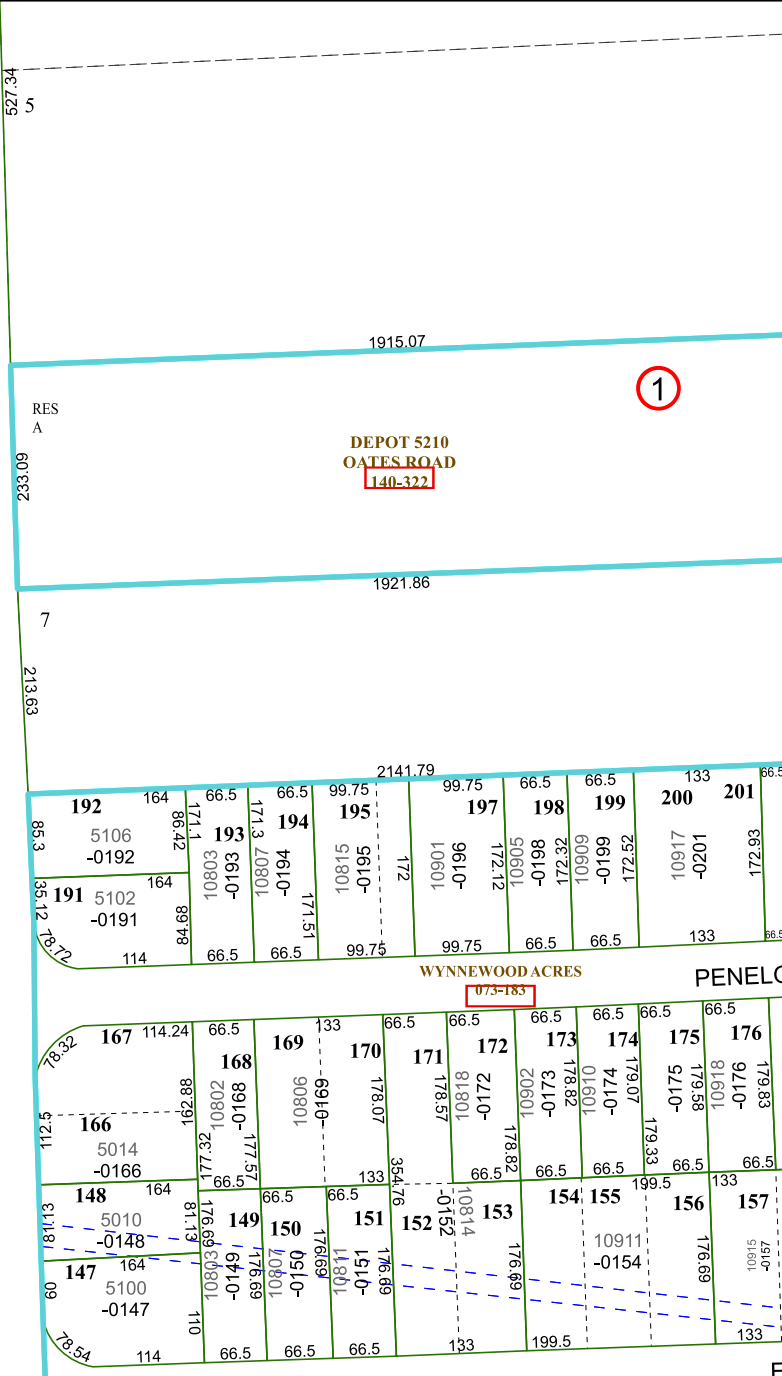

5760C9

5759A5

Harris Central Appraisal District

PUBLICATION DATE:
1/9/2023

Geospatial or map data maintained by the Harris Central Appraisal District is for informational purposes and may not have been prepared for or be suitable for legal, engineering, or surveying purposes. It does not represent an on-the-ground survey and only represents the approximate location of property boundaries.

MAP LOCATION

FACET 5759A1

11	12	9	10	11
3	4	1	2	3
7	8	5	6	7

5659B4

5759A2