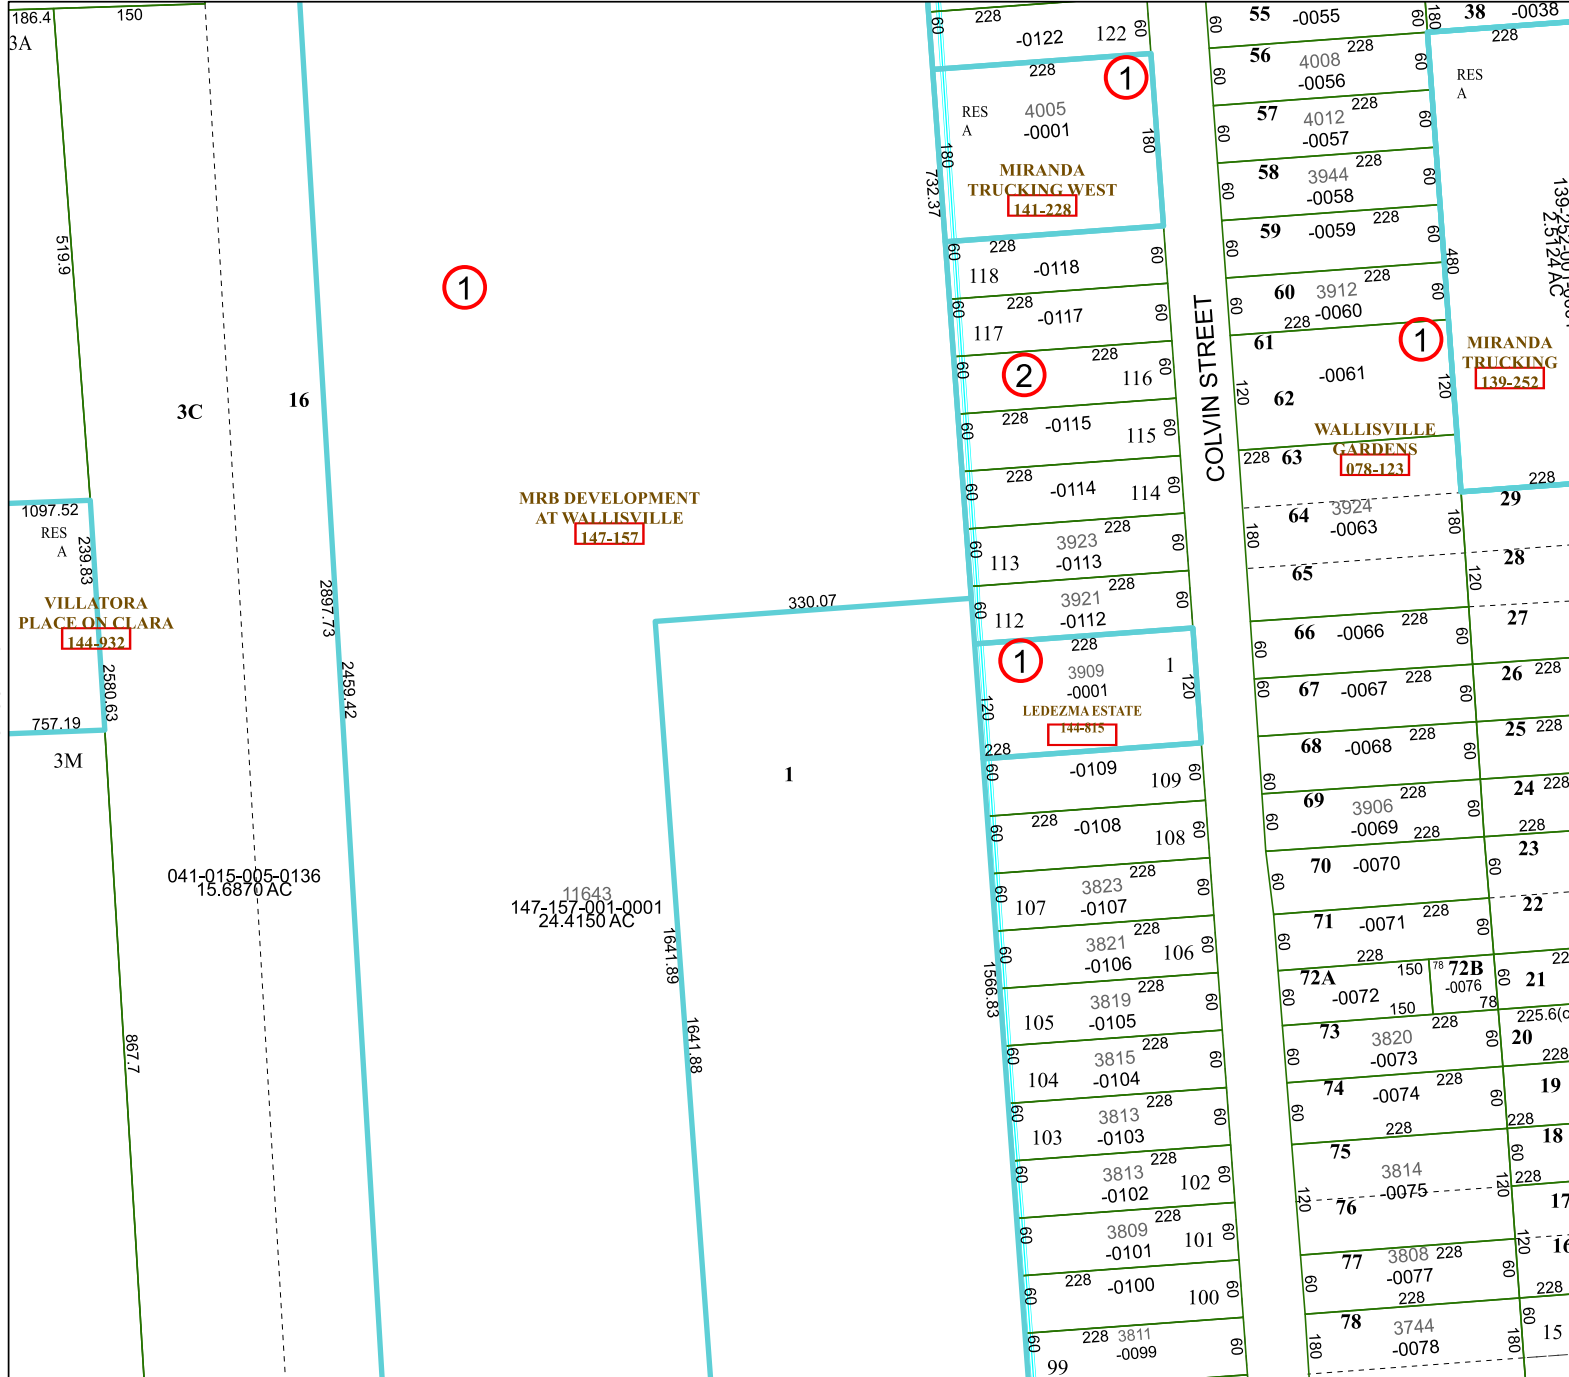

5759A7

5759C3

# Harris Central Appraisal District

PUBLICATION DATE:  
12/30/2023

Geospatial or map data maintained by the Harris Central Appraisal District is for informational purposes and may not have been prepared for or be suitable for legal, engineering, or surveying purposes. It does not represent an on-the-ground survey and only represents the approximate location of property boundaries.

### MAP LOCATION

## FACET 5759A11

5	6	7	8	5
9	10	11	12	9
1	2	3	4	1