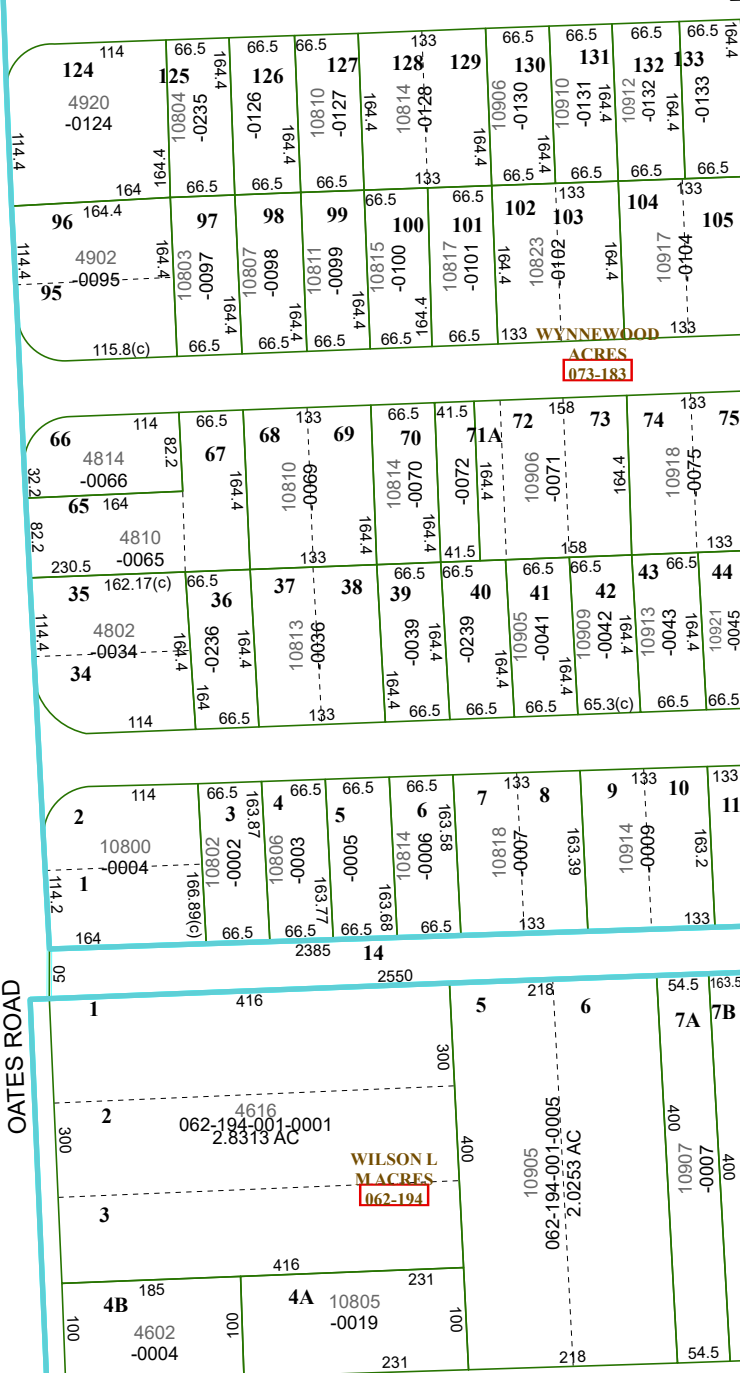

5759A1

041-015-011-0195
5.1719 AC

5759A9

OATES ROAD

Harris Central Appraisal District

PUBLICATION DATE: 12/16/2025

Geospatial or map data maintained by the Harris Central Appraisal District is for informational purposes and may not be prepared for or be suitable for legal, engineering, or surveying purposes. It does not represent an on-the-ground survey and only represents the approximate location of property boundaries.

MAP LOCATION

FACET 5759A5

3	4	1	2	3
7	8	5	6	7
11	12	9	10	11