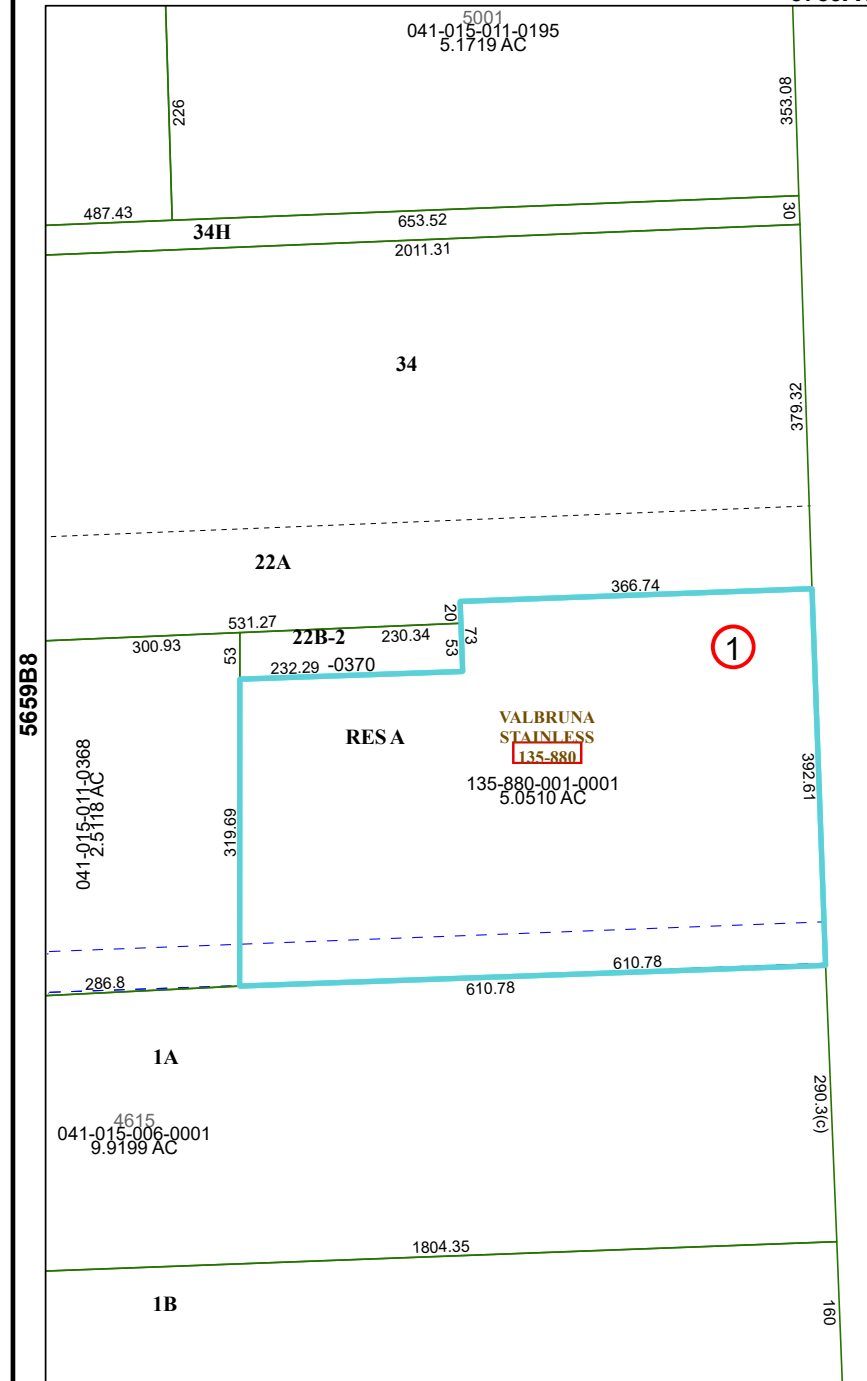

5759A1

041-015-011-0195
5.1719 AC

5759A9

OATES ROAD

Harris Central Appraisal District

PUBLICATION DATE: 12/16/2025

Geospatial or map data maintained by the Harris Central Appraisal District is for informational purposes and may not be prepared for or be suitable for legal, engineering, or surveying purposes. It does not represent an on-the-ground survey and only represents the approximate location of property boundaries.

MAP LOCATION

FACET 5759A5

3	4	1	2	3
7	8	5	6	7
11	12	9	10	11