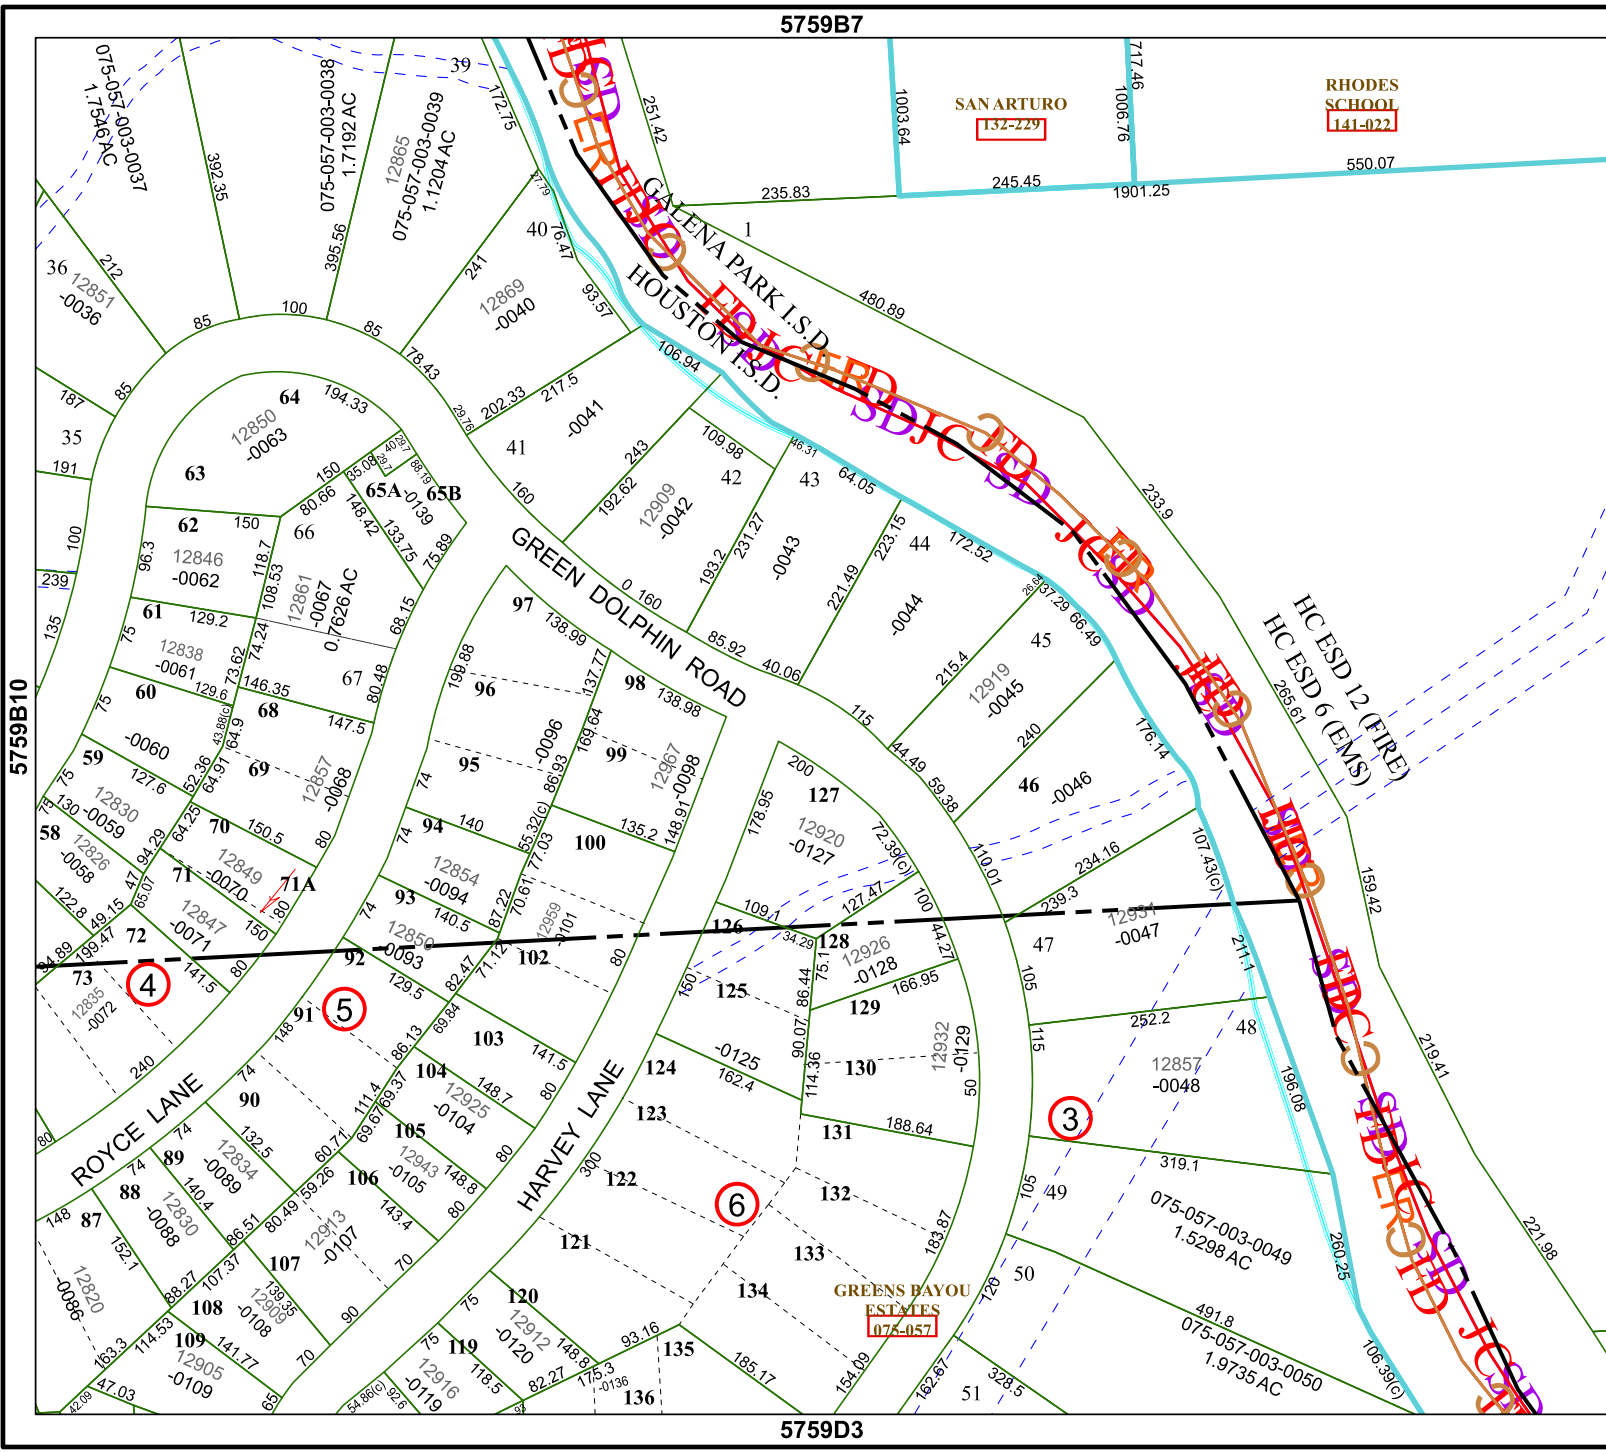

5759B7

5759D3

SANARTURO
132-229

RHODES
SCHOOL
141-022

GREENS BAYOU
ESTATES
075-057

Harris Central Appraisal District

0 45 90 180 Feet

PUBLICATION DATE:
12/30/2023

Geospatial or map data maintained by the Harris Central Appraisal District is for informational purposes and may not have been prepared for or be suitable for legal, engineering, or surveying purposes. It does not represent an on-the-ground survey and only represents the approximate location of property boundaries.

MAP LOCATION

FACET

5759B11

5	6	7	8	5
9	10	11	12	9
1	2	3	4	1

5759B10

5759B12