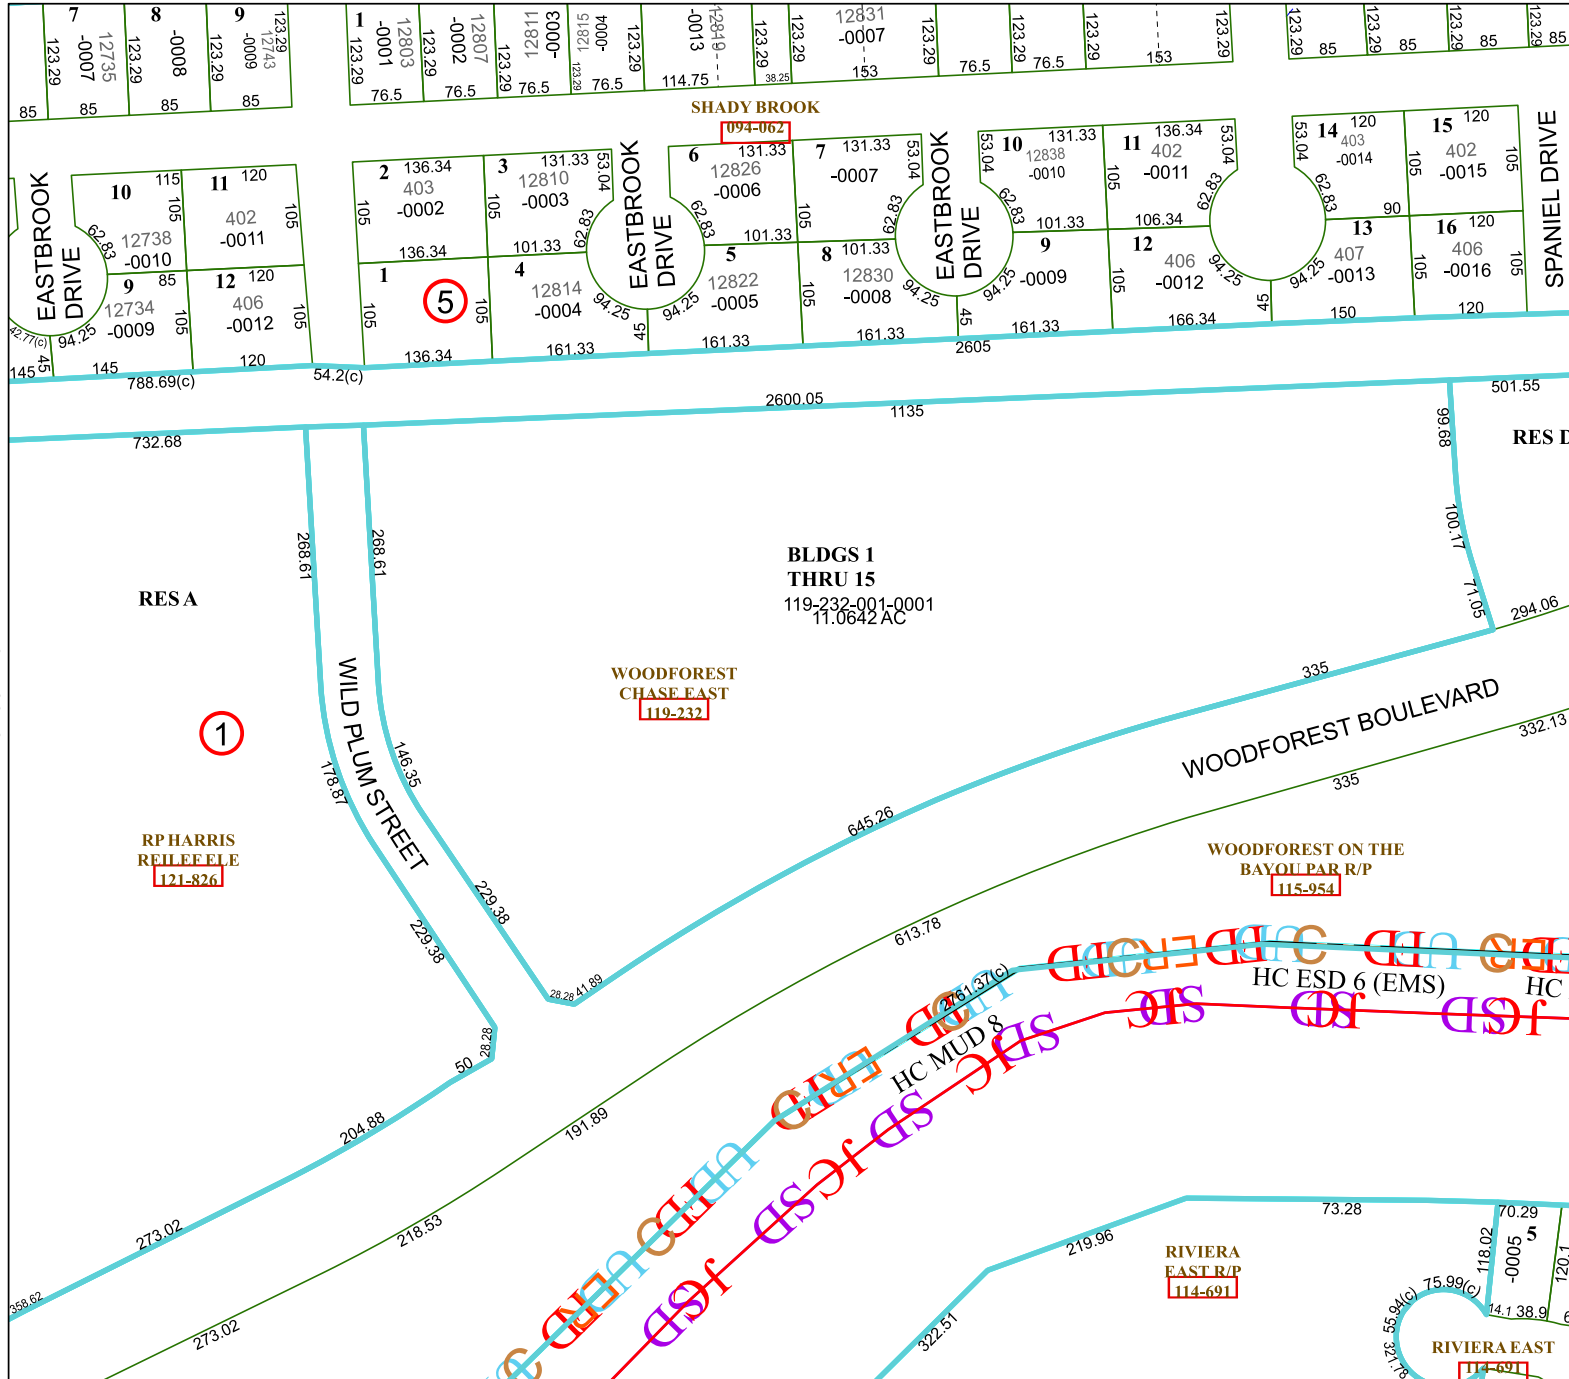

Harris Central Appraisal District

0 45 90 180 Feet

PUBLICATION DATE: 1/9/2023

Geospatial or map data maintained by the Harris Central Appraisal District is for informational purposes and may not have been prepared for or be suitable for legal, engineering, or surveying purposes. It does not represent an on-the-ground survey and only represents the approximate location of property boundaries.

MAP LOCATION

FACET

5759D11

5	6	7	8	5
9	10	11	12	9
1	2	3	4	1

5759D7

BLDGS 1 THRU 15
119-232-001-0001
11.0642 AC

WOODFOREST CHASE EAST
119-232

WOODFOREST ON THE BAYOIL PAR R/P
115-954

HC ESD 6 (EMS)

RIVIERA EAST R/P
114-691

RIVIERA EAST
114-691

5758B3

5759D10

5759D12

1

5