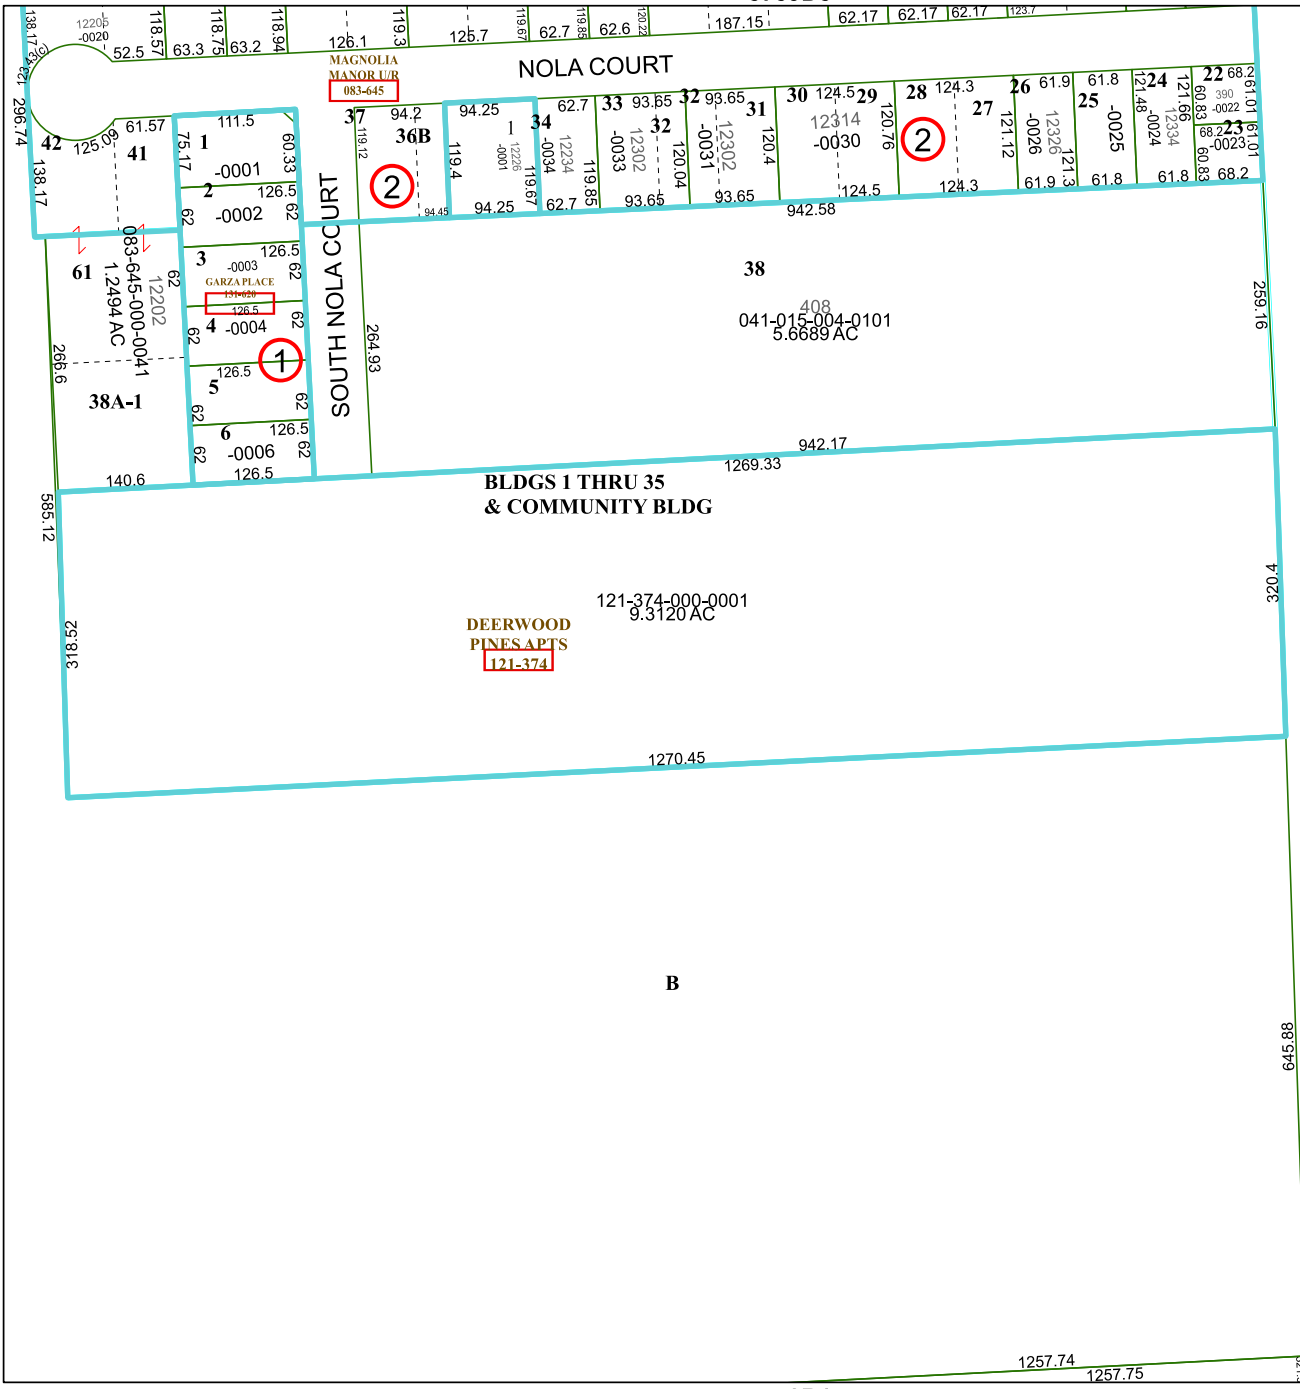

5759D5

5758B1

Harris Central Appraisal District

PUBLICATION DATE:
3/11/2024

Geospatial or map data maintained by the Harris Central Appraisal District is for informational purposes and may not have been prepared for or be suitable for legal, engineering, or surveying purposes. It does not represent an on-the-ground survey and only represents the approximate location of property boundaries.

MAP LOCATION

FACET 5759D9

7	8	5	6	7
11	12	9	10	11
3	4	1	2	3