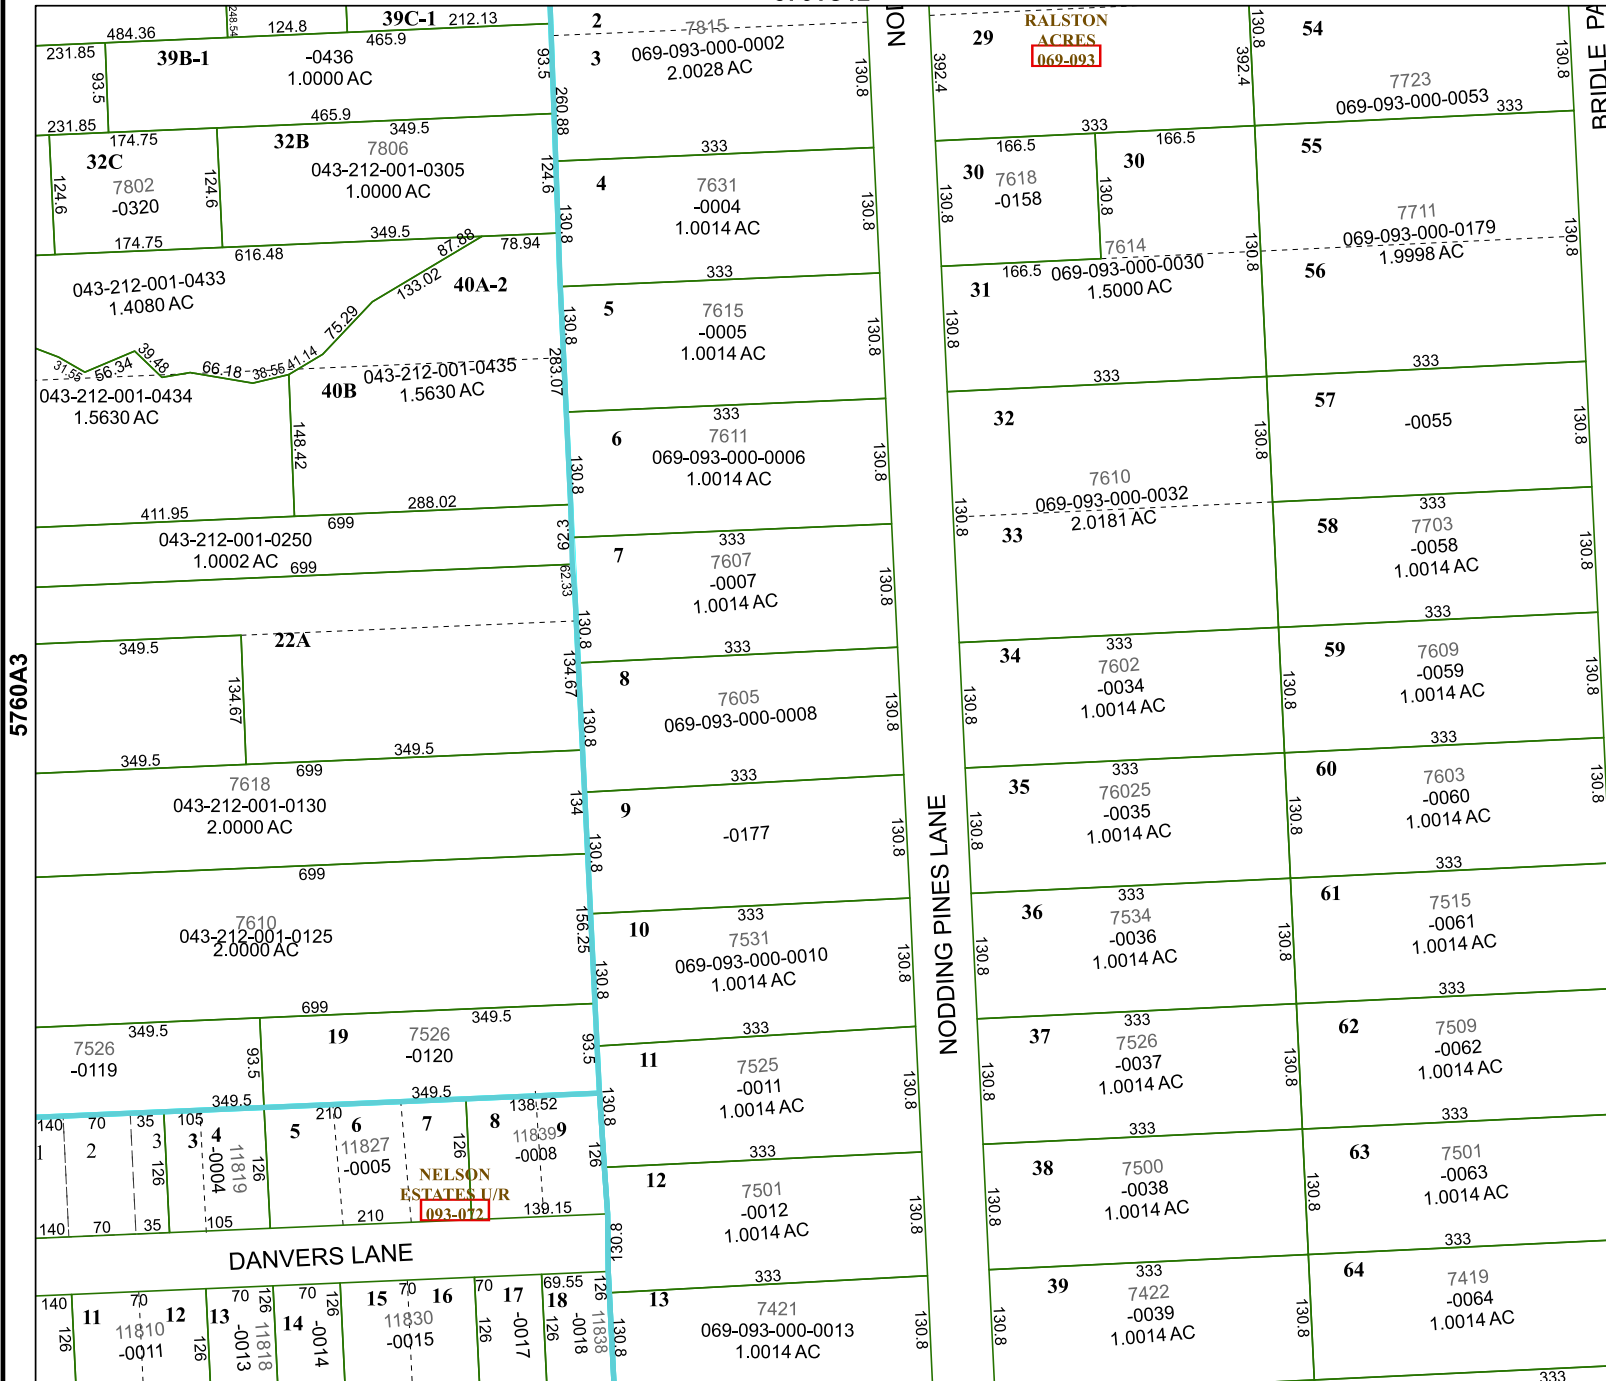

5761C12

5760A3

5760A8

Harris Central Appraisal District

PUBLICATION DATE:
1/9/2023

Geospatial or map data maintained by the Harris Central Appraisal District is for informational purposes and may not have been prepared for or be suitable for legal, engineering, or surveying purposes. It does not represent an on-the-ground survey and only represents the approximate location of property boundaries.

MAP LOCATION

FACET 5760A4

10	11	12	13	14
2	3	4	5	6
6	7	8	9	10