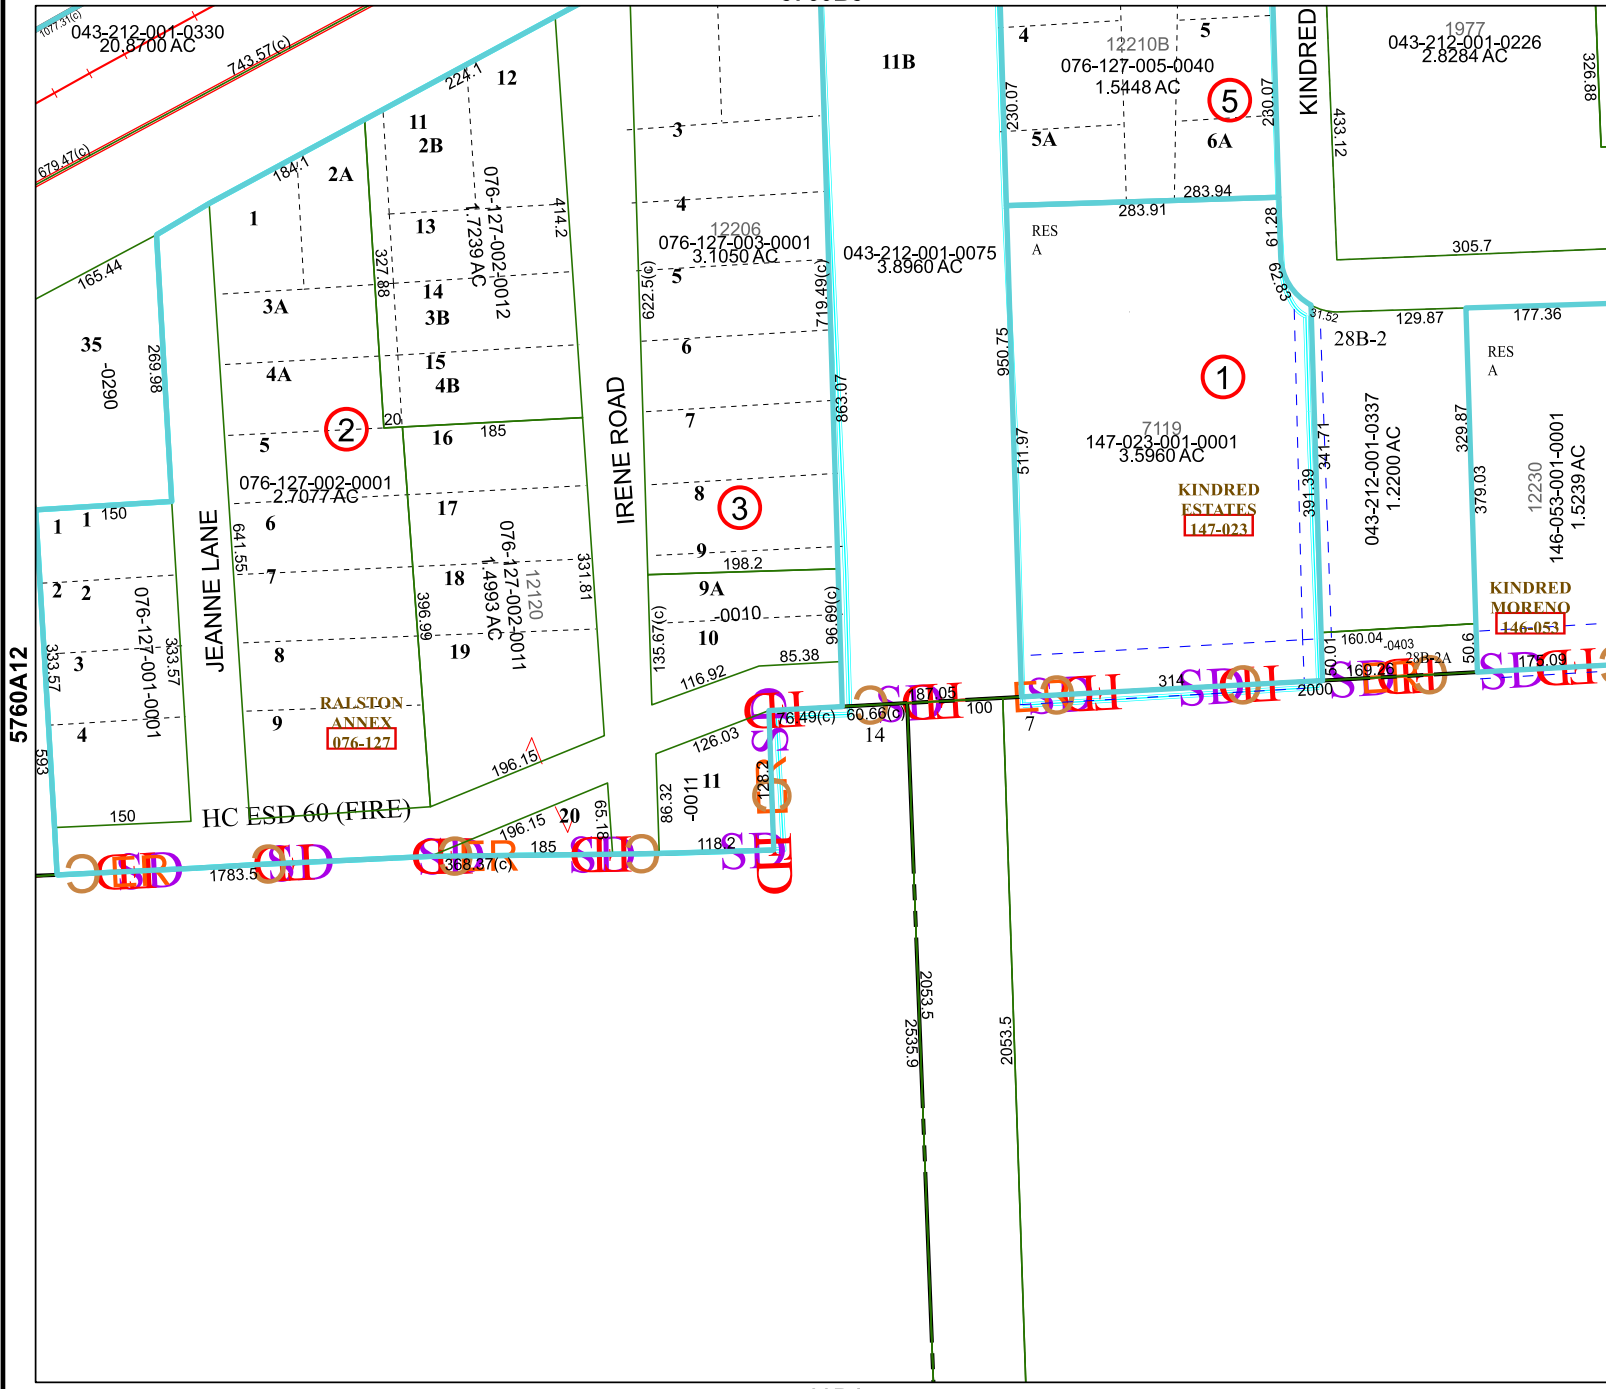

5760B5

5760D1

Harris Central Appraisal District

PUBLICATION DATE:
12/30/2023

Geospatial or map data maintained by the Harris Central Appraisal District is for informational purposes and may not have been prepared for or be suitable for legal, engineering, or surveying purposes. It does not represent an on-the-ground survey and only represents the approximate location of property boundaries.

MAP LOCATION

FACET 5760B9

7	8	5	6	7
11	12	9	10	11
3	4	1	2	3