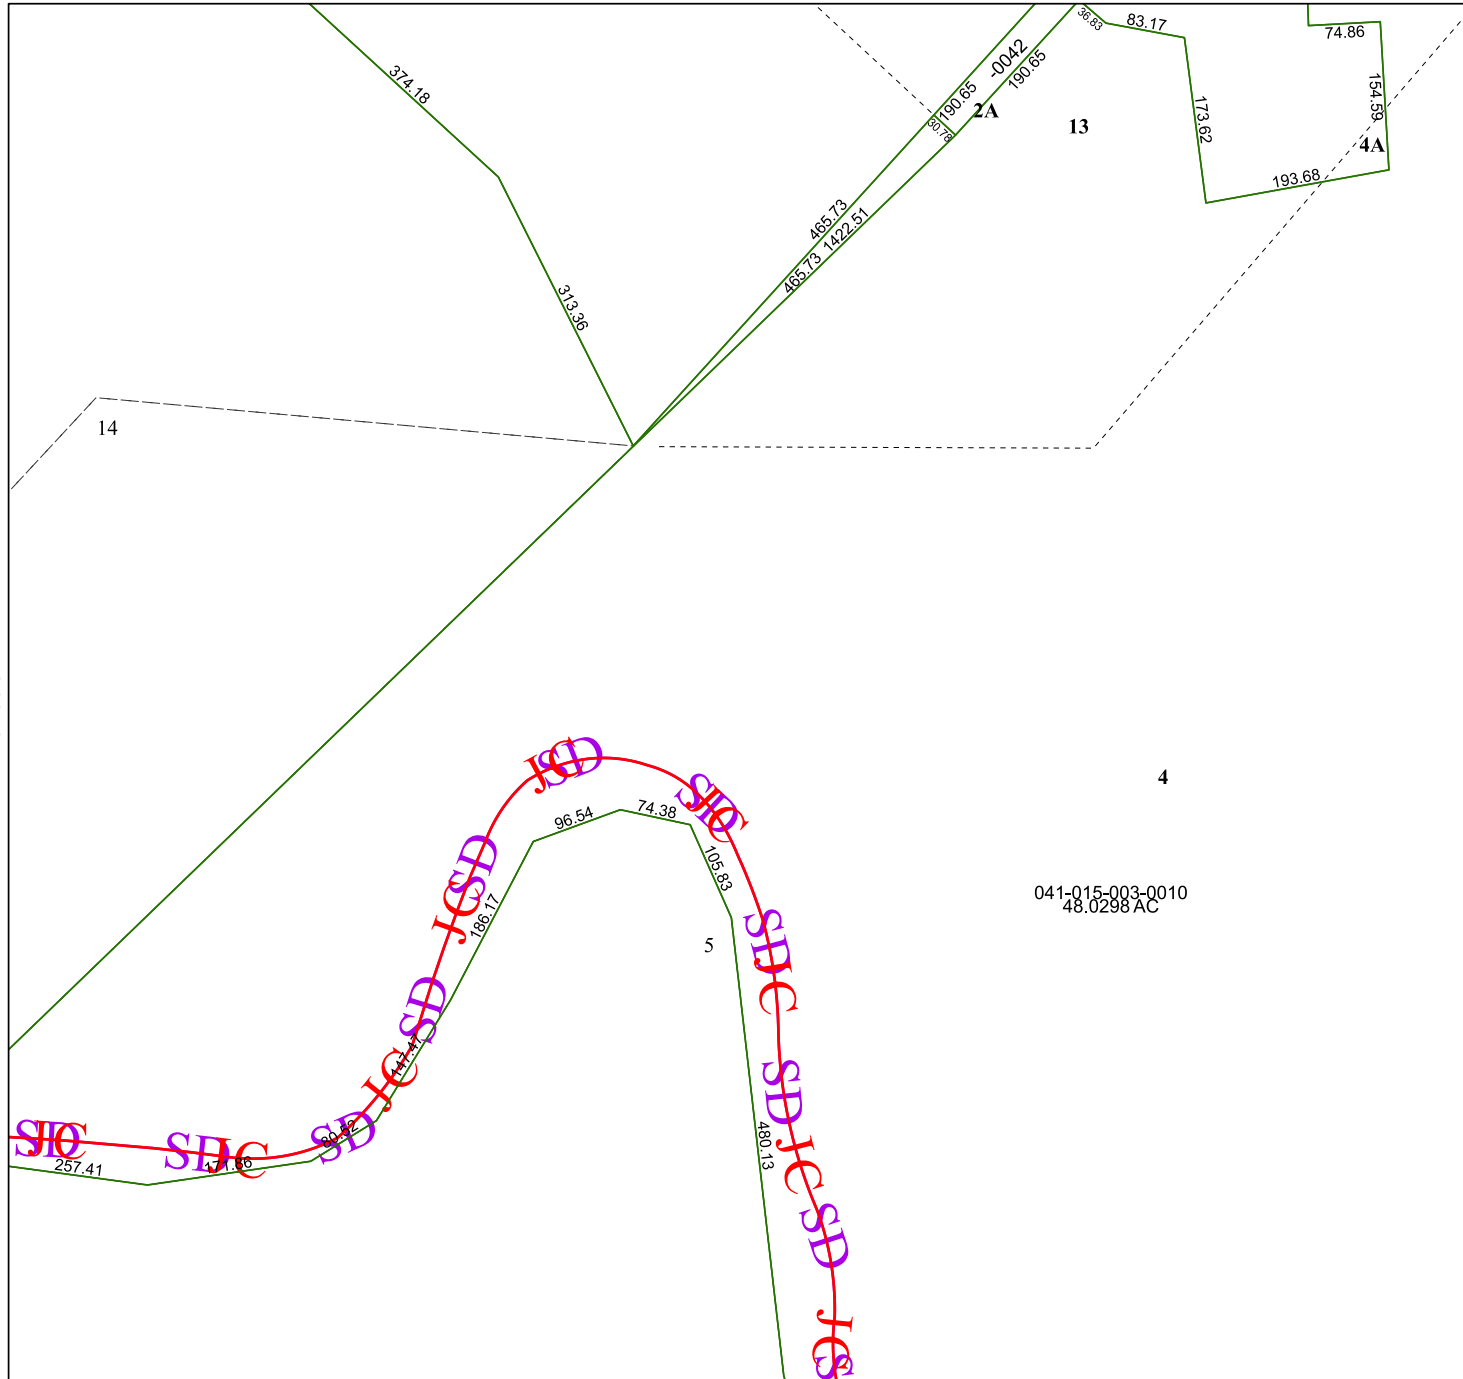

5760C8

5759A4

5760C11

5760D9

2681.06

Harris Central Appraisal District

PUBLICATION DATE:
5/11/2023

Geospatial or map data maintained by the Harris Central Appraisal District is for informational purposes and may not have been prepared for or be suitable for legal, engineering, or surveying purposes. It does not represent an on-the-ground survey and only represents the approximate location of property boundaries.

MAP LOCATION

FACET

5760C12

6	7	8	5	6
10	11	12	9	10
2	3	4	1	2