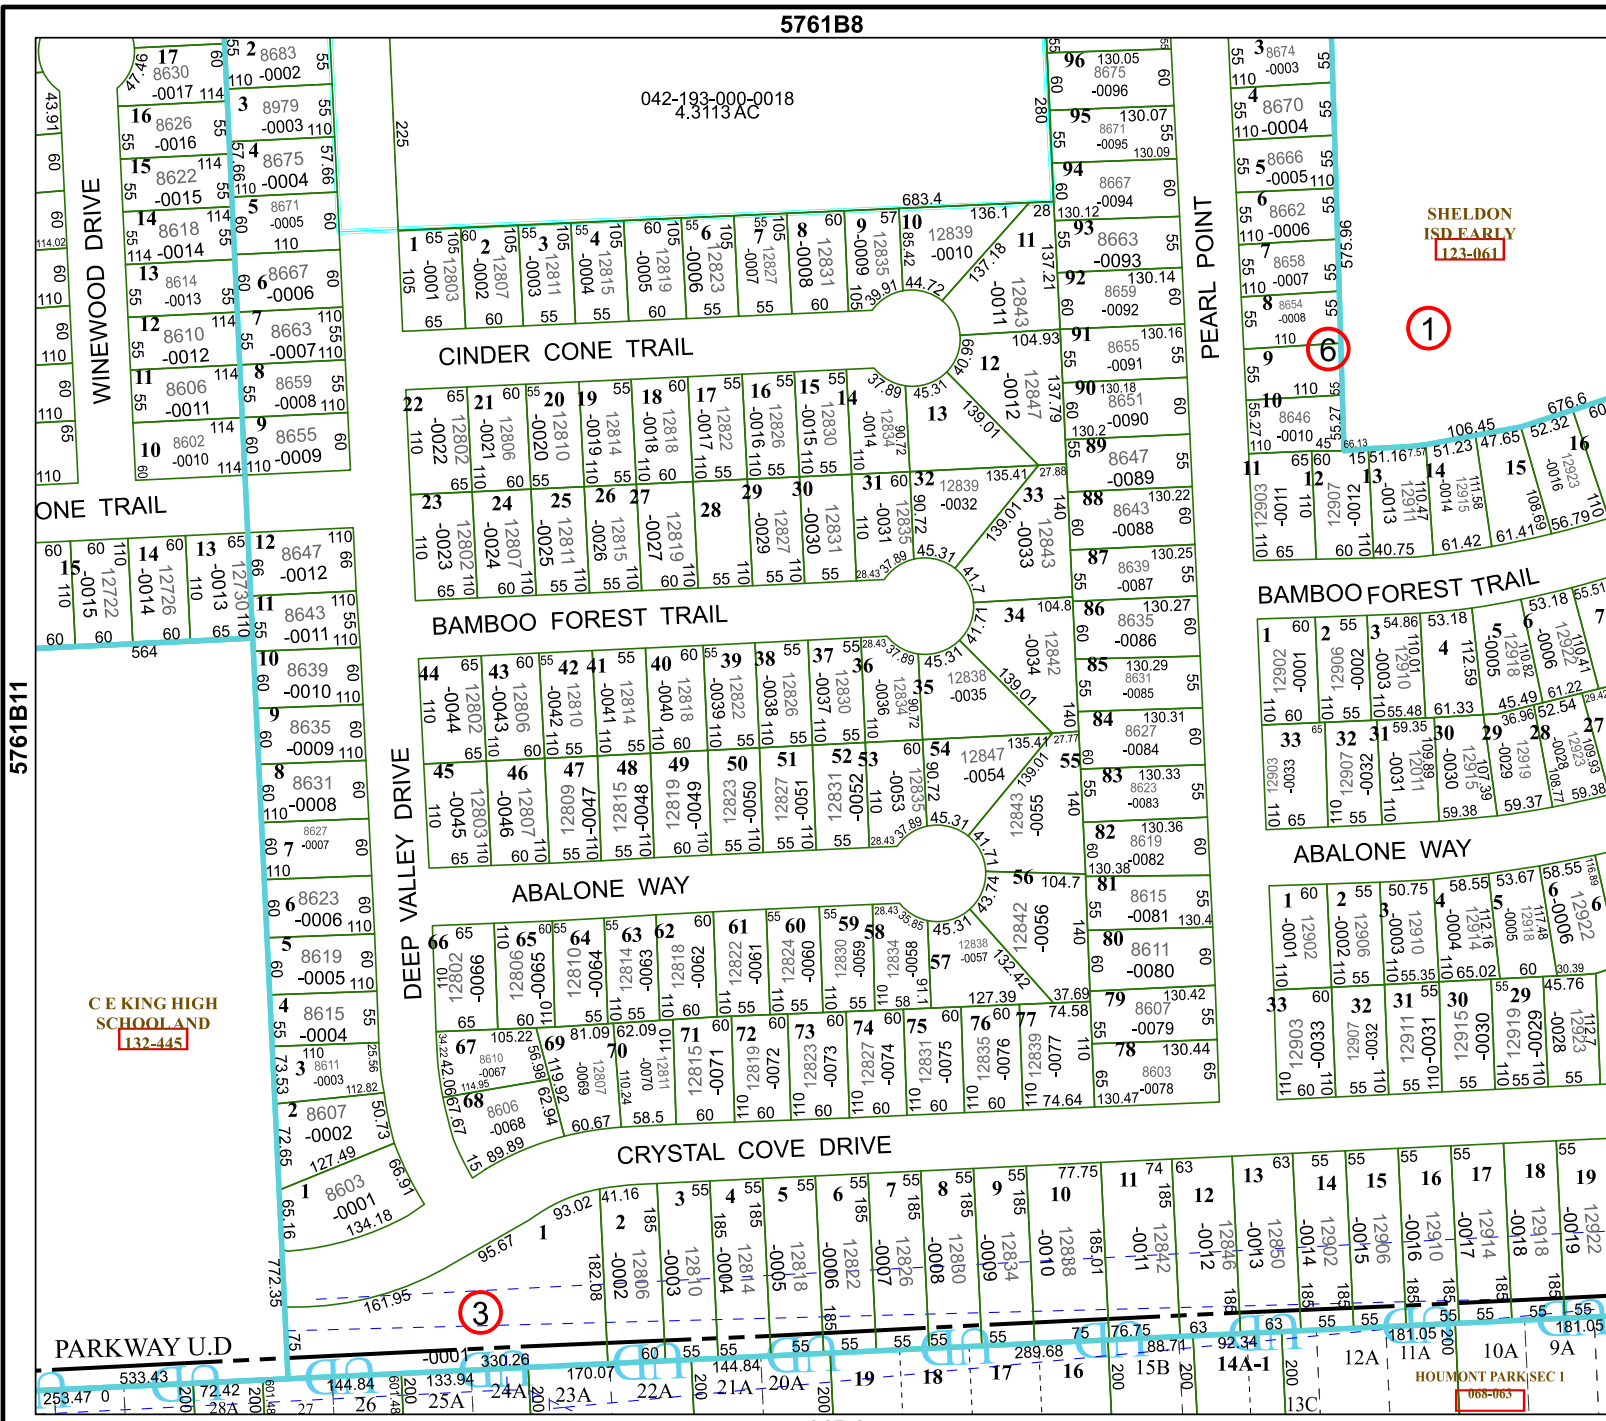

5761B8

042-193-000-0018
4.3113 AC

SHELDON
ISD EARLY
123-061

Harris Central Appraisal District

0 45 90 180 Feet

PUBLICATION DATE:
1/23/2024

Geospatial or map data maintained by the Harris Central Appraisal District is for informational purposes and may not have been prepared for or be suitable for legal, engineering, or surveying purposes. It does not represent an on-the-ground survey and only represents the approximate location of property boundaries.

MAP LOCATION

FACET 5761B12

6	7	8	5	6
10	11	12	9	10
2	3	4	1	2

HOUMONT PARK SEC 1
068-063

5761D4

WINEWOOD DRIVE

ONE TRAIL

CINDER CONE TRAIL

BAMBOO FOREST TRAIL

ABALONE WAY

CRYSTAL COVE DRIVE

PEARL POINT

BAMBOO FOREST TRAIL

ABALONE WAY

PARKWAY U.D

HOUMONT PARK SEC 1
068-063