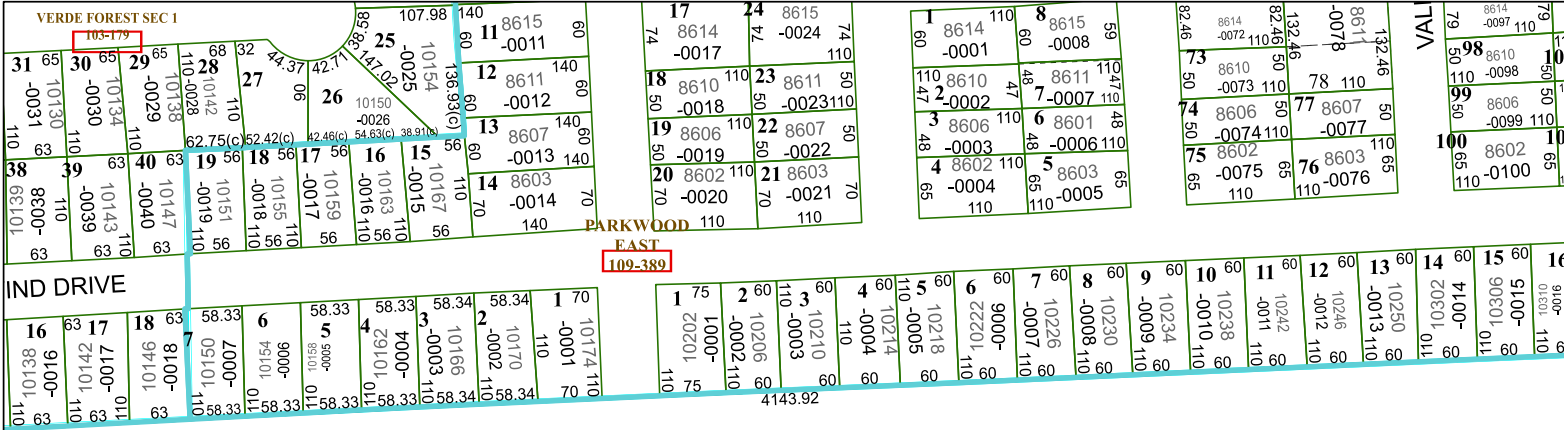

5761A10

VERDE FOREST SEC 1

# Harris Central Appraisal District

0 45 90 180 Feet

PUBLICATION DATE: 12/30/2023

Geospatial or map data maintained by the Harris Central Appraisal District is for informational purposes and may not have been prepared for or be suitable for legal, engineering, or surveying purposes. It does not represent an on-the-ground survey and only represents the approximate location of property boundaries.

MAP LOCATION

## FACET 5761C2

|    |   |    |    |    |
|----|---|----|----|----|
| 12 | 9 | 10 | 11 | 12 |
| 4  | 1 | 2  | 3  | 4  |
| 8  | 5 | 6  | 7  | 8  |

5761C1

5761C6

2J