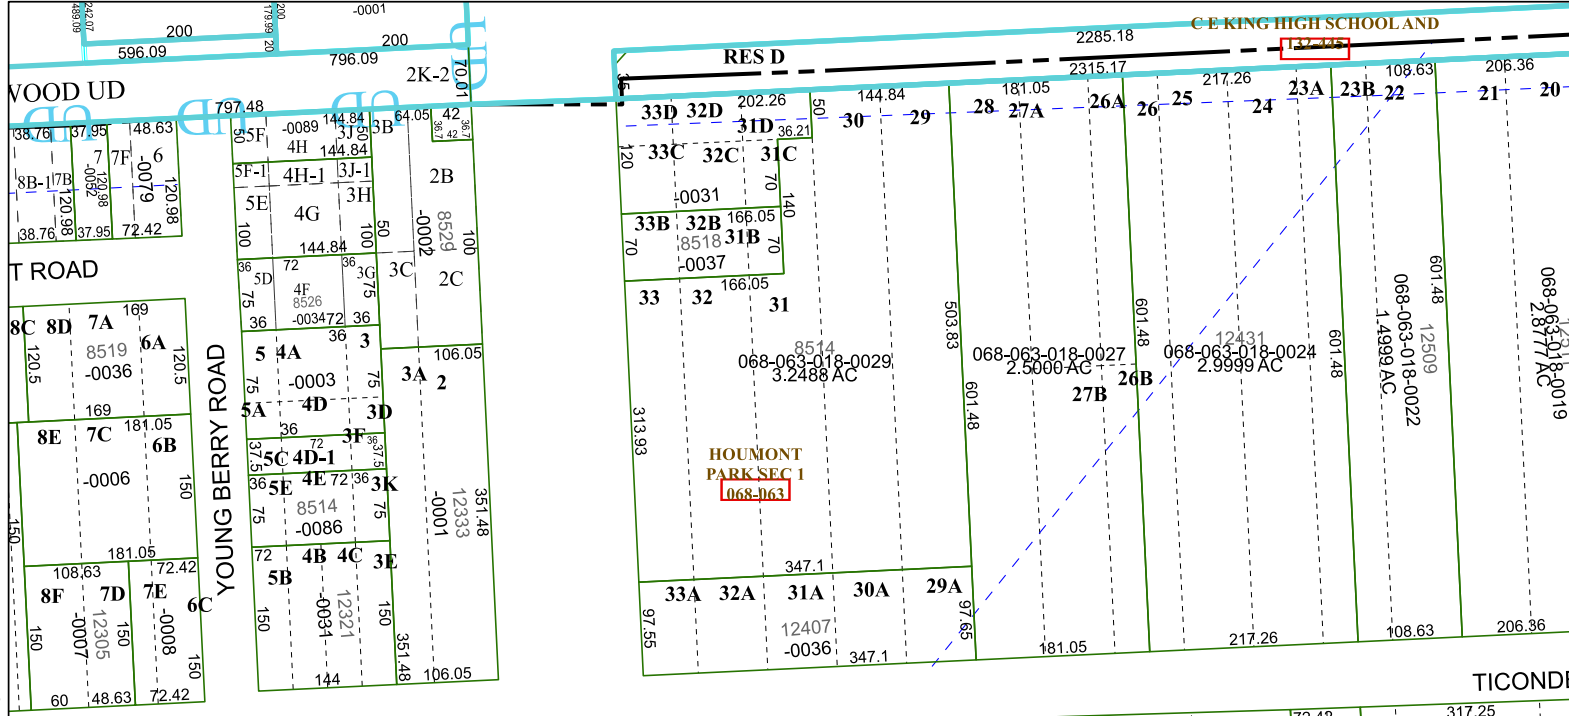

5761B10

C E KING HIGH SCHOOL LAND

Harris Central Appraisal District

PUBLICATION DATE:
5/21/2024

Geospatial or map data maintained by the Harris Central Appraisal District is for informational purposes and may not have been prepared for or be suitable for legal, engineering, or surveying purposes. It does not represent an on-the-ground survey and only represents the approximate location of property boundaries.

MAP LOCATION

FACET 5761D2

12	9	10	11	12
4	1	2	3	4
8	5	6	7	8

5761D6