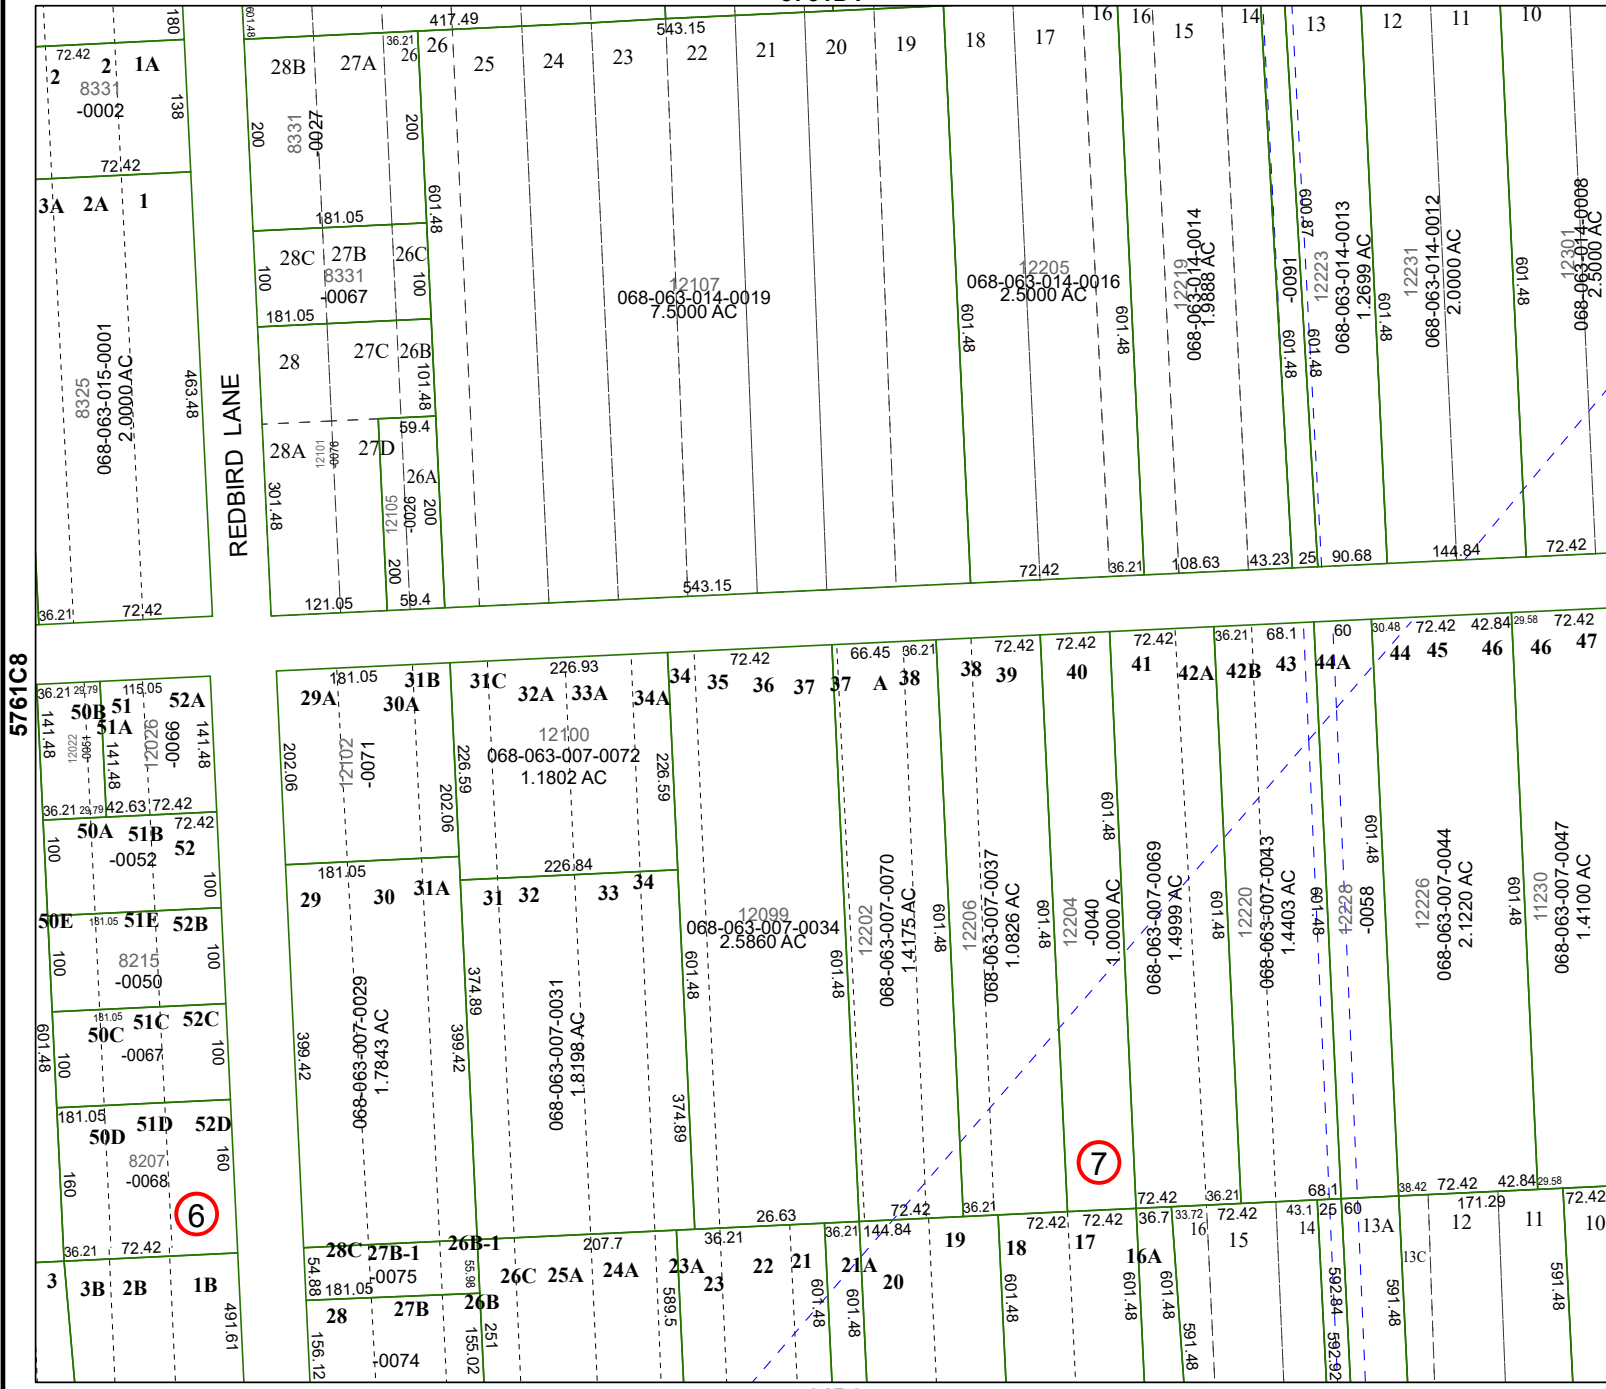

5761D1

5761D9

Harris Central Appraisal District

PUBLICATION DATE:
12/16/2025

Geospatial or map data maintained by the Harris Central Appraisal District is for informational purposes and may not have been prepared for or be suitable for legal, engineering, or surveying purposes. It does not represent an on-the-ground survey and only represents the approximate location of property boundaries.

MAP LOCATION

FACET 5761D5

3	4	1	2	3
7	8	5	6	7
11	12	9	10	11

5761C8

5761D6