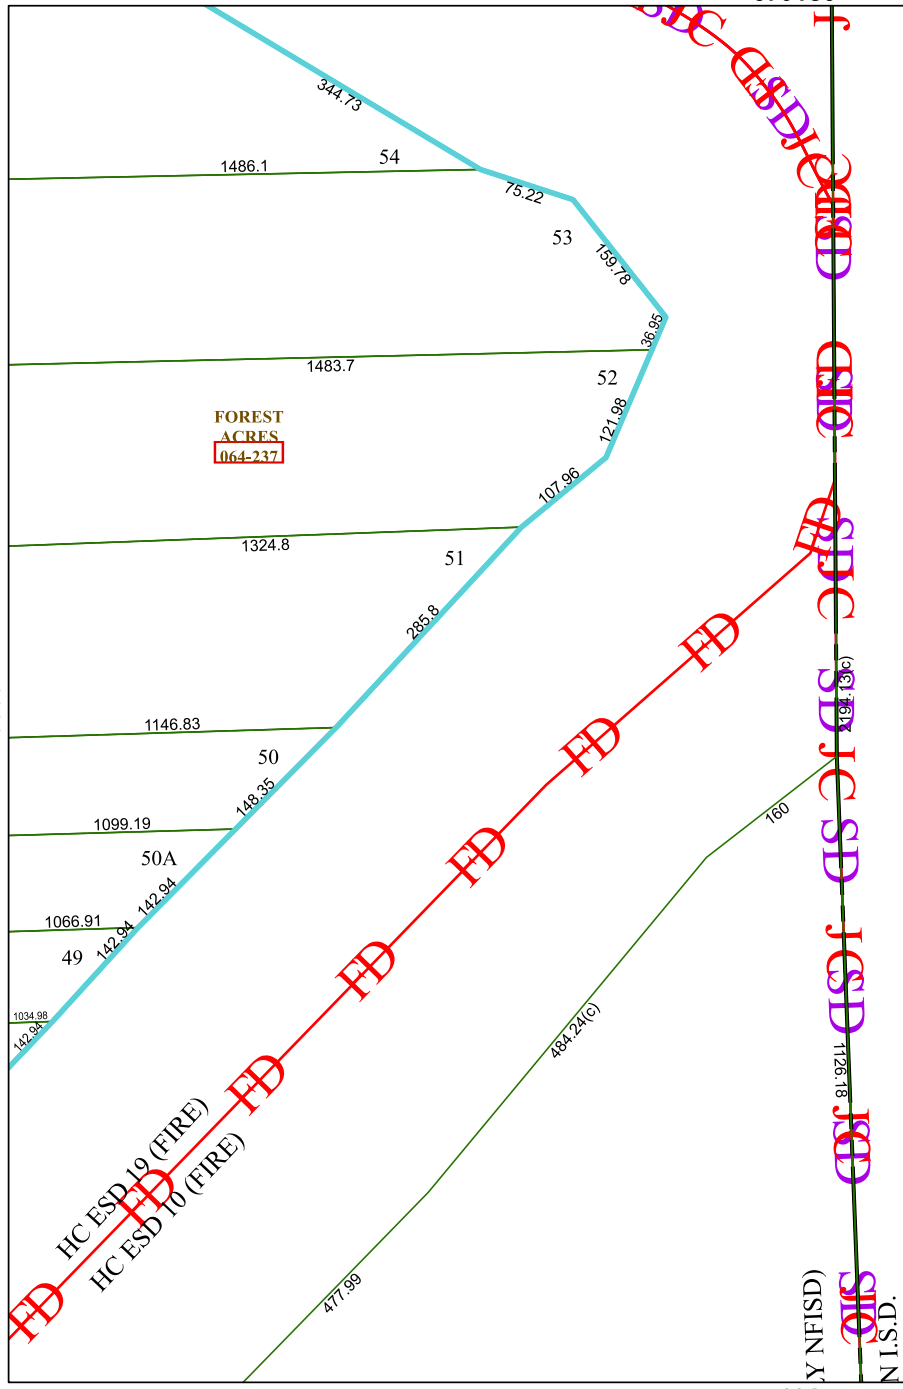

5764C9

5763A5

5663B4

10H

# Harris Central Appraisal District

0 45 90 180 Feet

PUBLICATION DATE:  
5/21/2024

Geospatial or map data maintained by the Harris Central Appraisal District is for informational purposes and may not have been prepared for or be suitable for legal, engineering, or surveying purposes. It does not represent an on-the-ground survey and only represents the approximate location of property boundaries.

MAP LOCATION