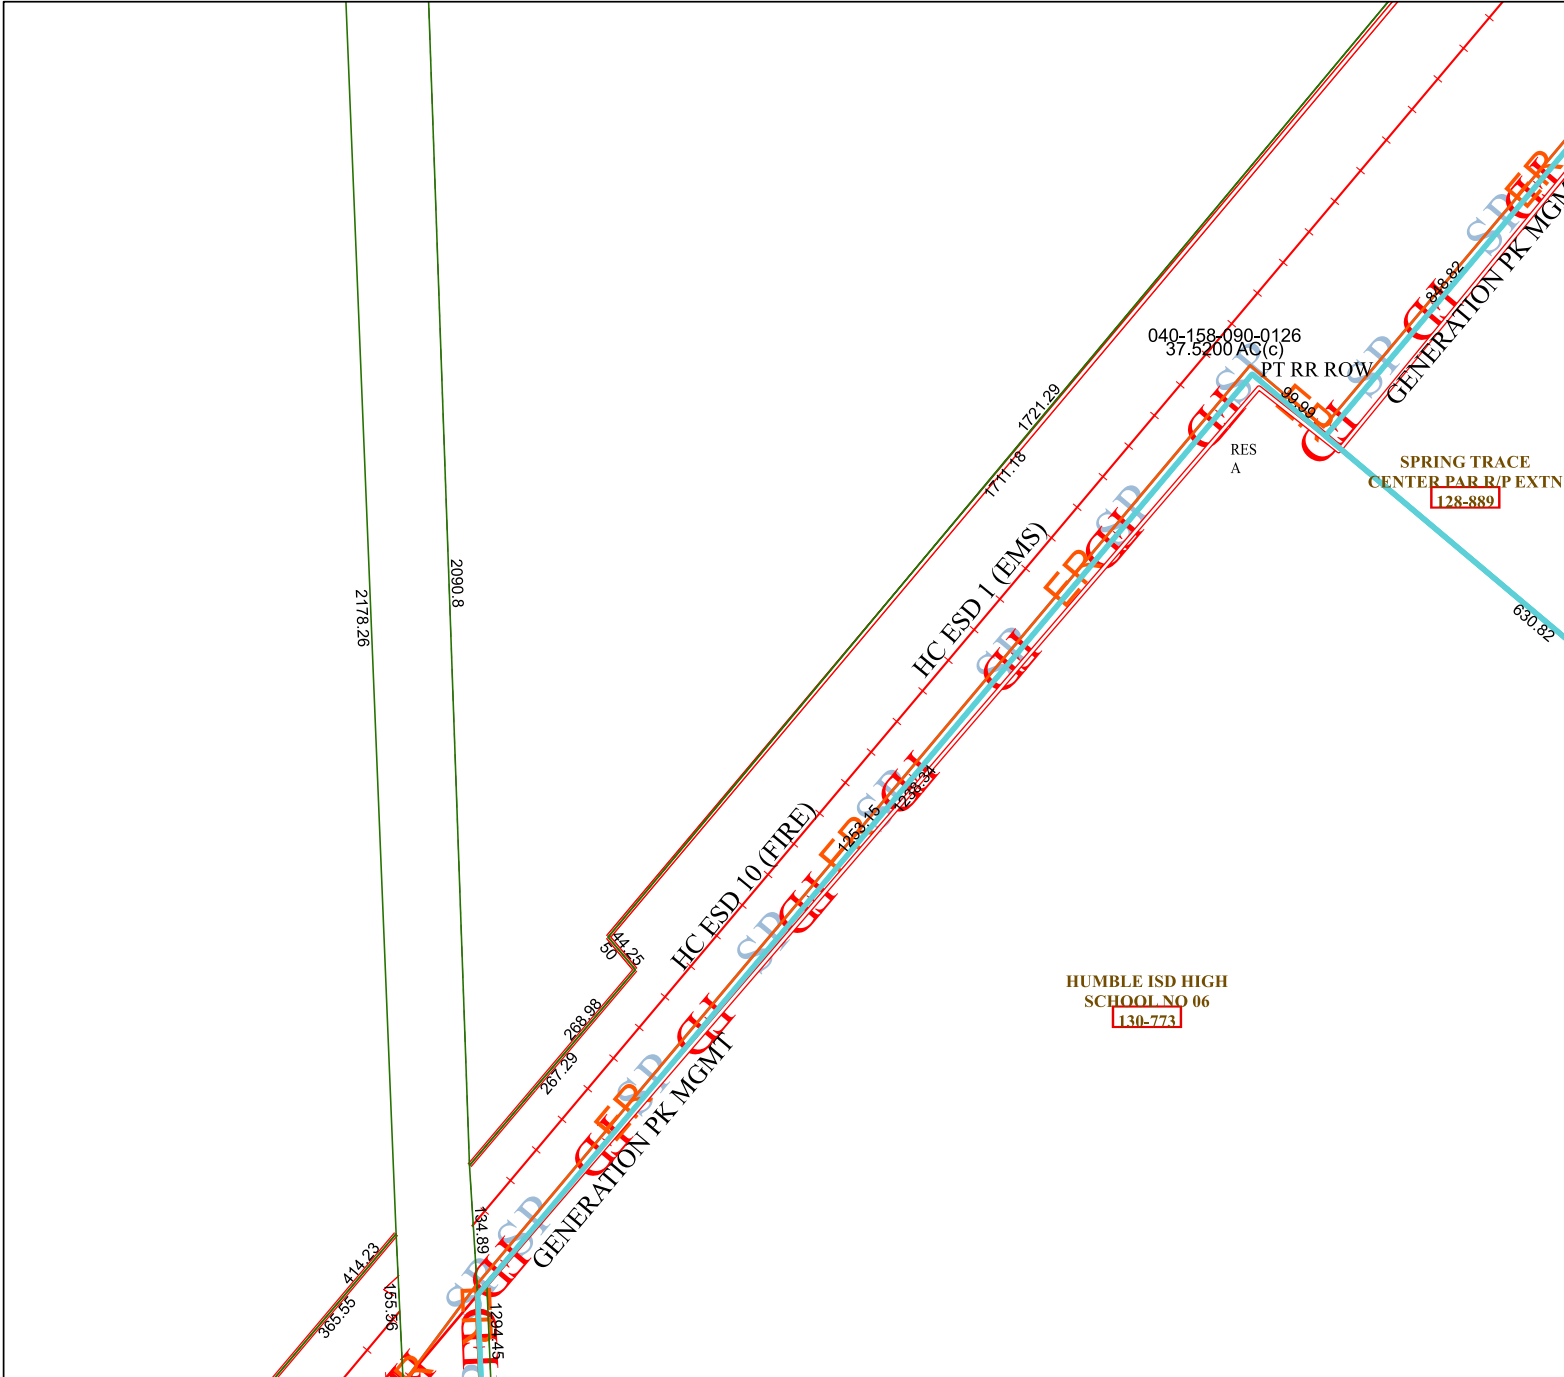

5765D10

5764B1

# Harris Central Appraisal District

PUBLICATION DATE:  
5/21/2024

Geospatial or map data maintained by the Harris Central Appraisal District is for informational purposes and may not have been prepared for or be suitable for legal, engineering, or surveying purposes. It does not represent an on-the-ground survey and only represents the approximate location of property boundaries.

### MAP LOCATION

## FACET 5764B2

12	9	10	11	12
4	1	2	3	4
8	5	6	7	8

5764B6