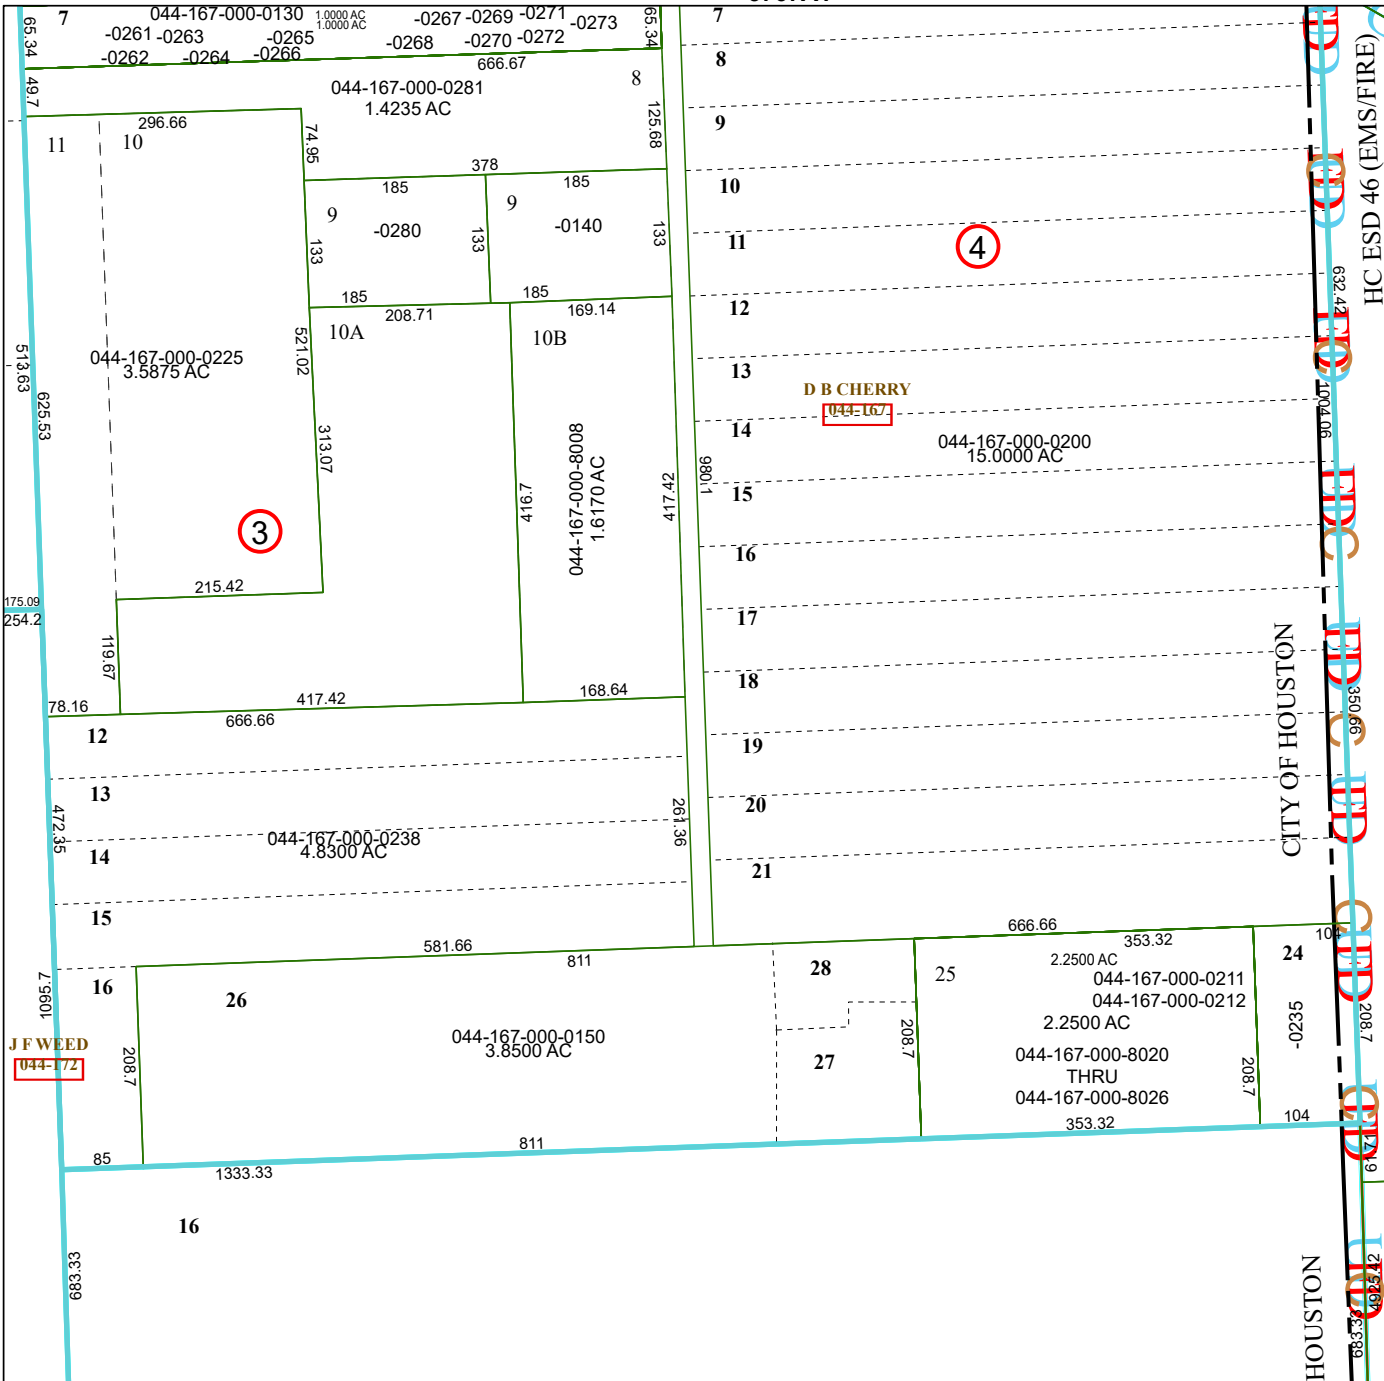

5767A1

Harris Central Appraisal District

PUBLICATION DATE: 12/16/2025

Geospatial or map data maintained by the Harris Central Appraisal District is for informational purposes and may not have been prepared for or be suitable for legal, engineering, or surveying purposes. It does not represent an on-the-ground survey and only represents the approximate location of property boundaries.

MAP LOCATION

FACET 5767A5

3	4	1	2	3
7	8	5	6	7
11	12	9	10	11

5767A9