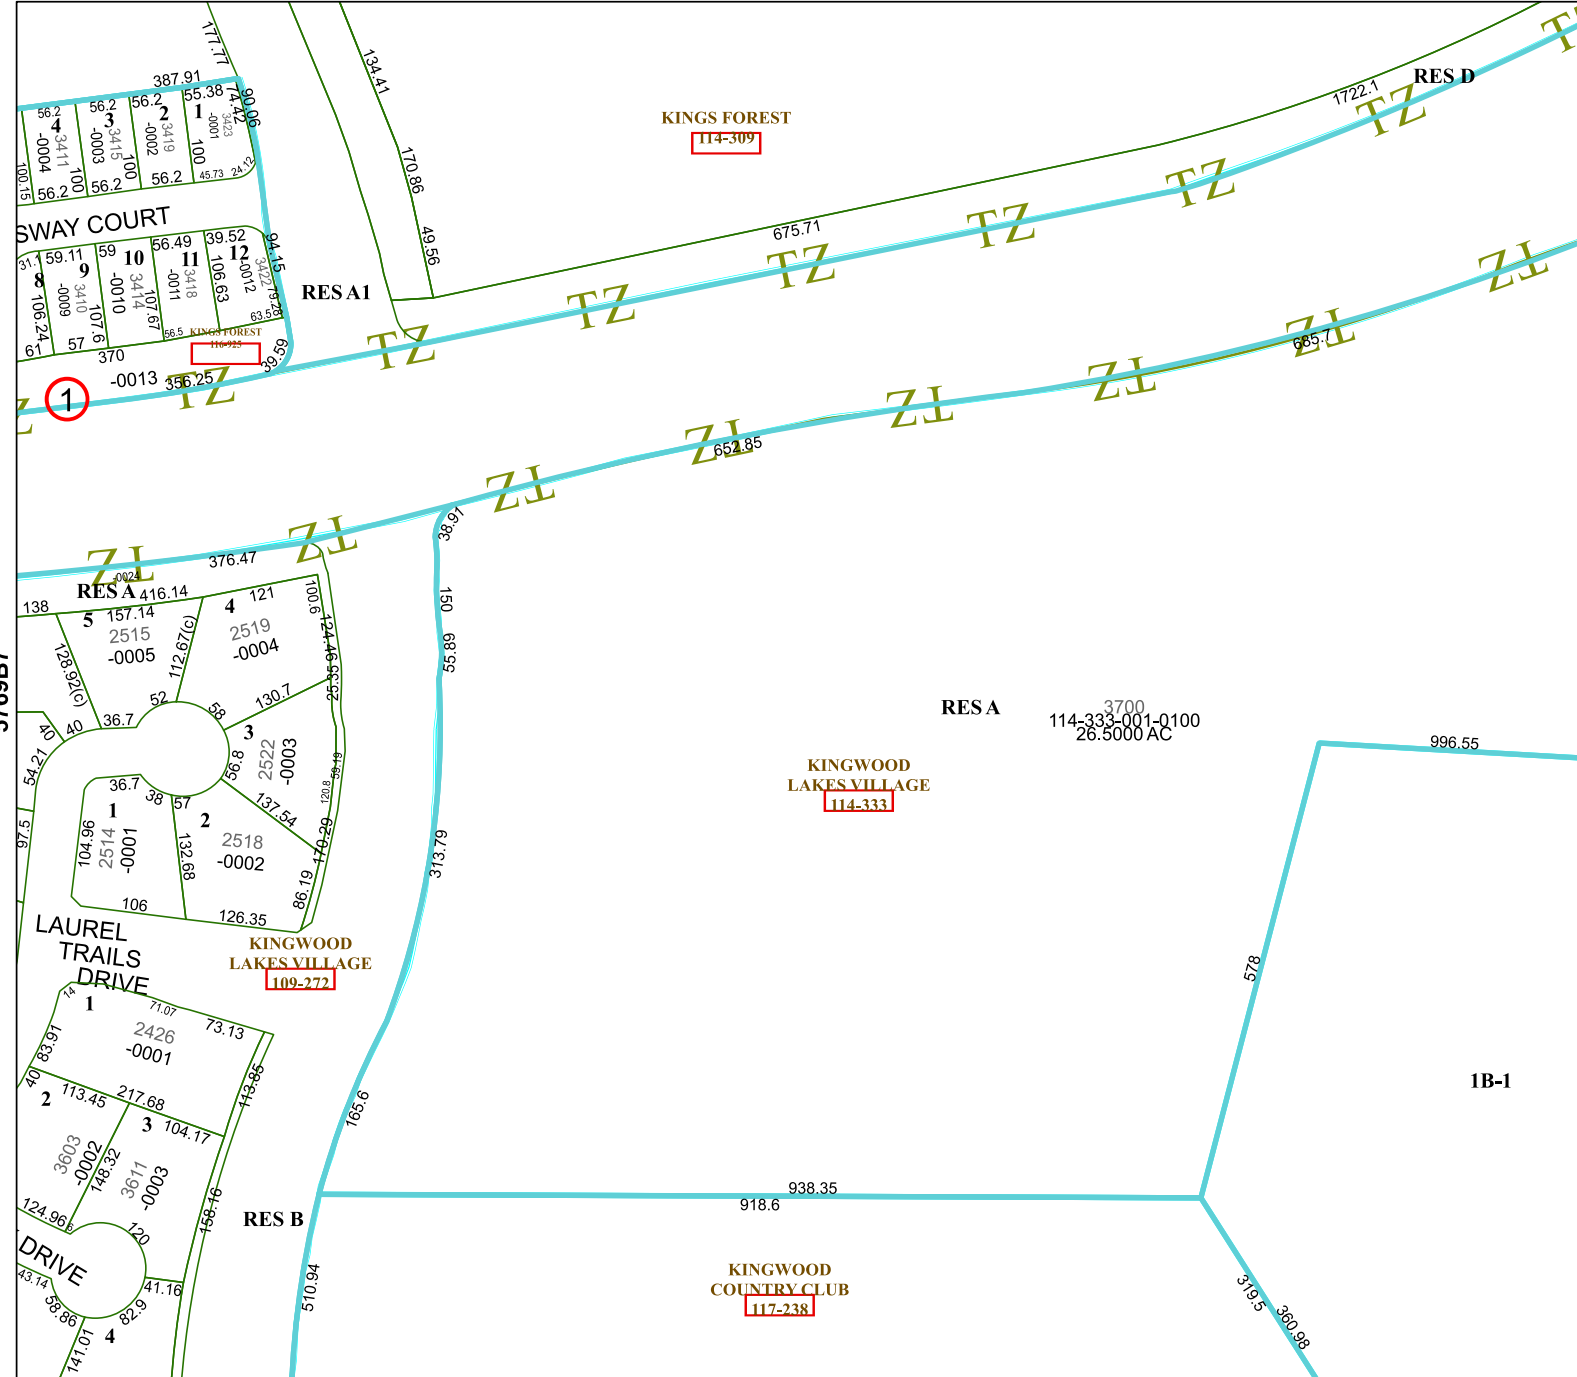

5769B4

Harris Central Appraisal District

0 45 90 180 Feet

PUBLICATION DATE:
1/3/2023

Geospatial or map data maintained by the Harris Central Appraisal District is for informational purposes and may not have been prepared for or be suitable for legal, engineering, or surveying purposes. It does not represent an on-the-ground survey and only represents the approximate location of property boundaries.

MAP LOCATION

FACET 5769B8

2	3	4	1	2
6	7	8	5	6
10	11	12	9	10

5769B12

KINGS FOREST
114-309

KINGWOOD LAKES VILLAGE
114-333

KINGWOOD LAKES VILLAGE
109-272

KINGWOOD COUNTRY CLUB
117-238