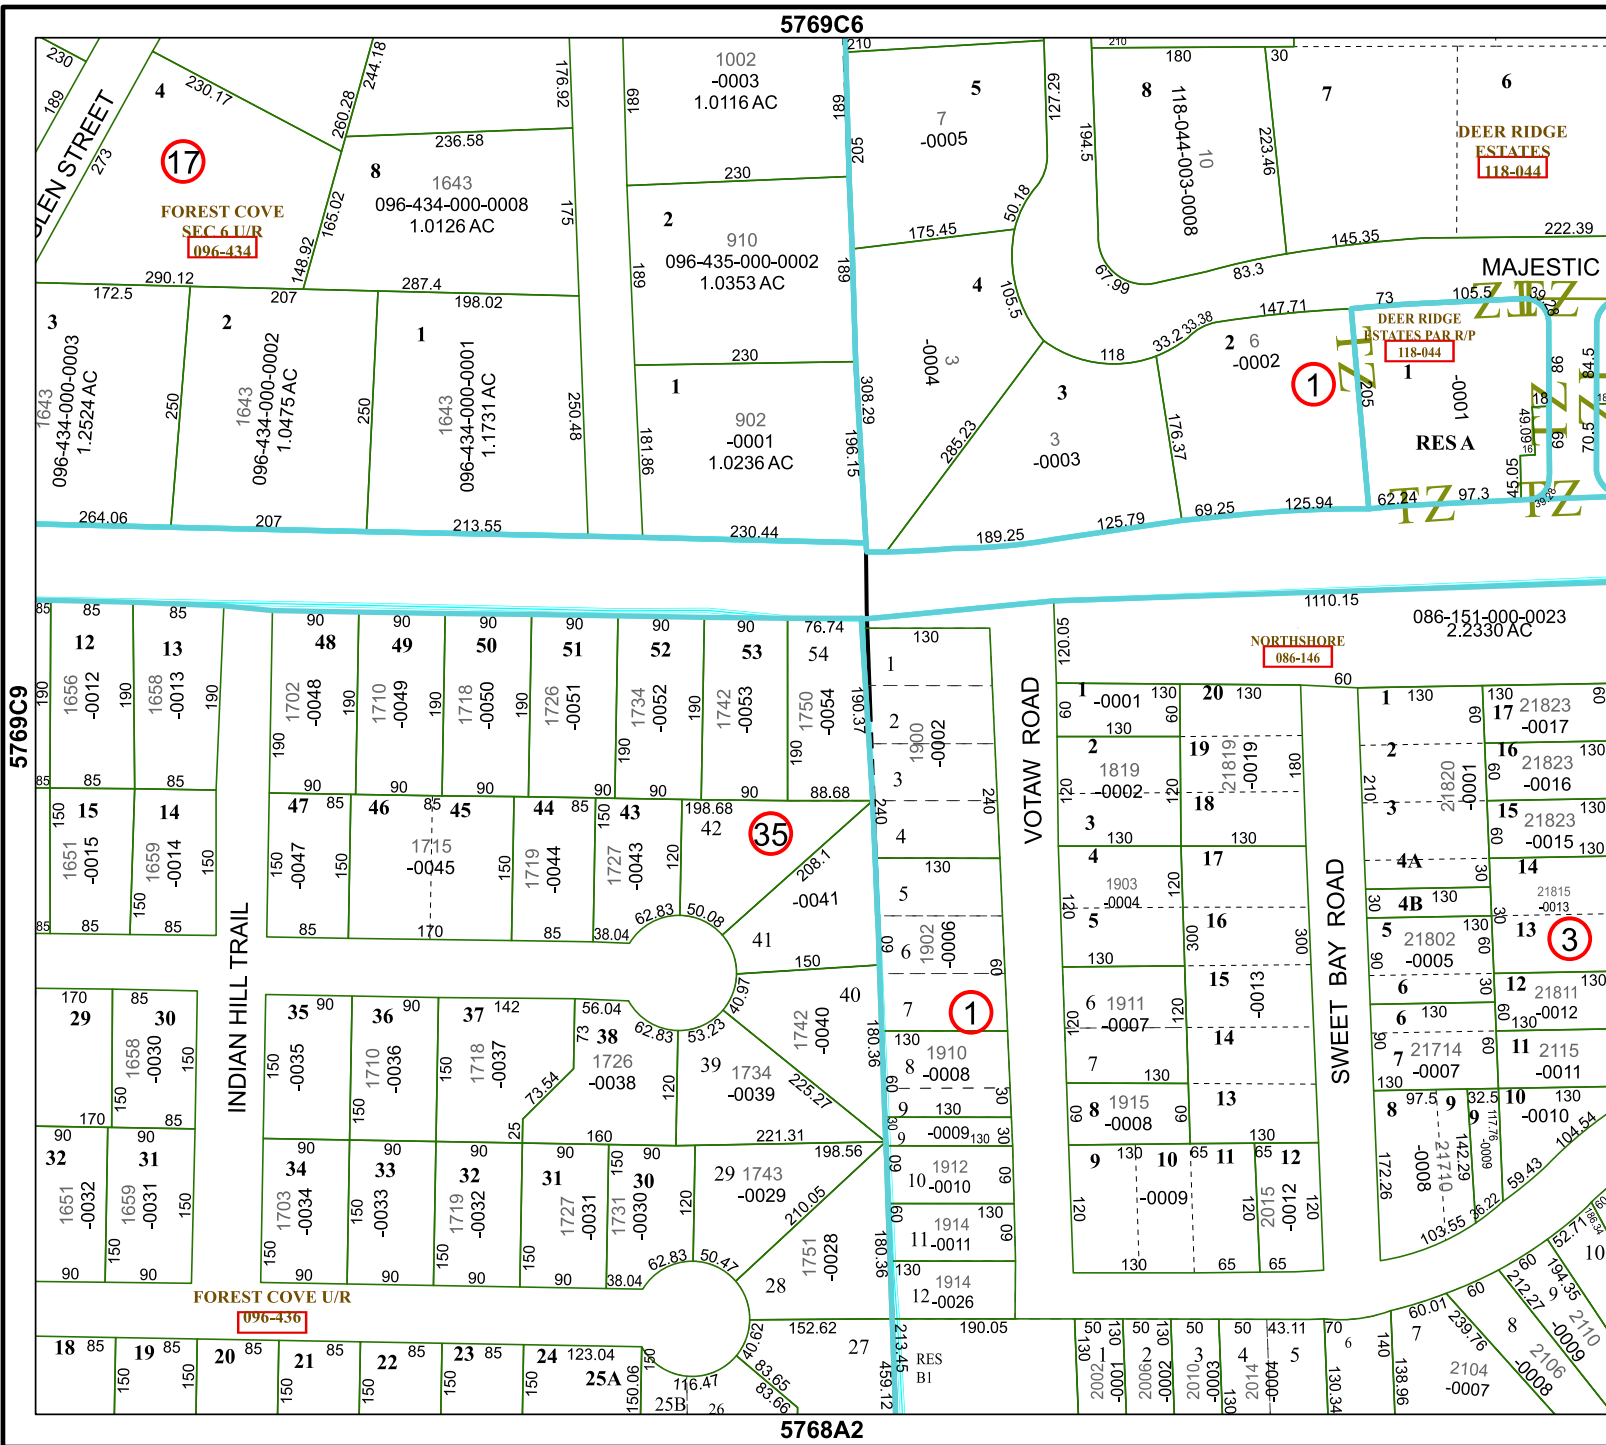

5769C6

5768A2

Harris Central Appraisal District

PUBLICATION DATE: 1/3/2023

Geospatial or map data maintained by the Harris Central Appraisal District is for informational purposes and may not have been prepared for or be suitable for legal, engineering, or surveying purposes. It does not represent an on-the-ground survey and only represents the approximate location of property boundaries.

MAP LOCATION

FACET 5769C10

8	5	6	7	8
12	9	10	11	12
4	1	2	3	4