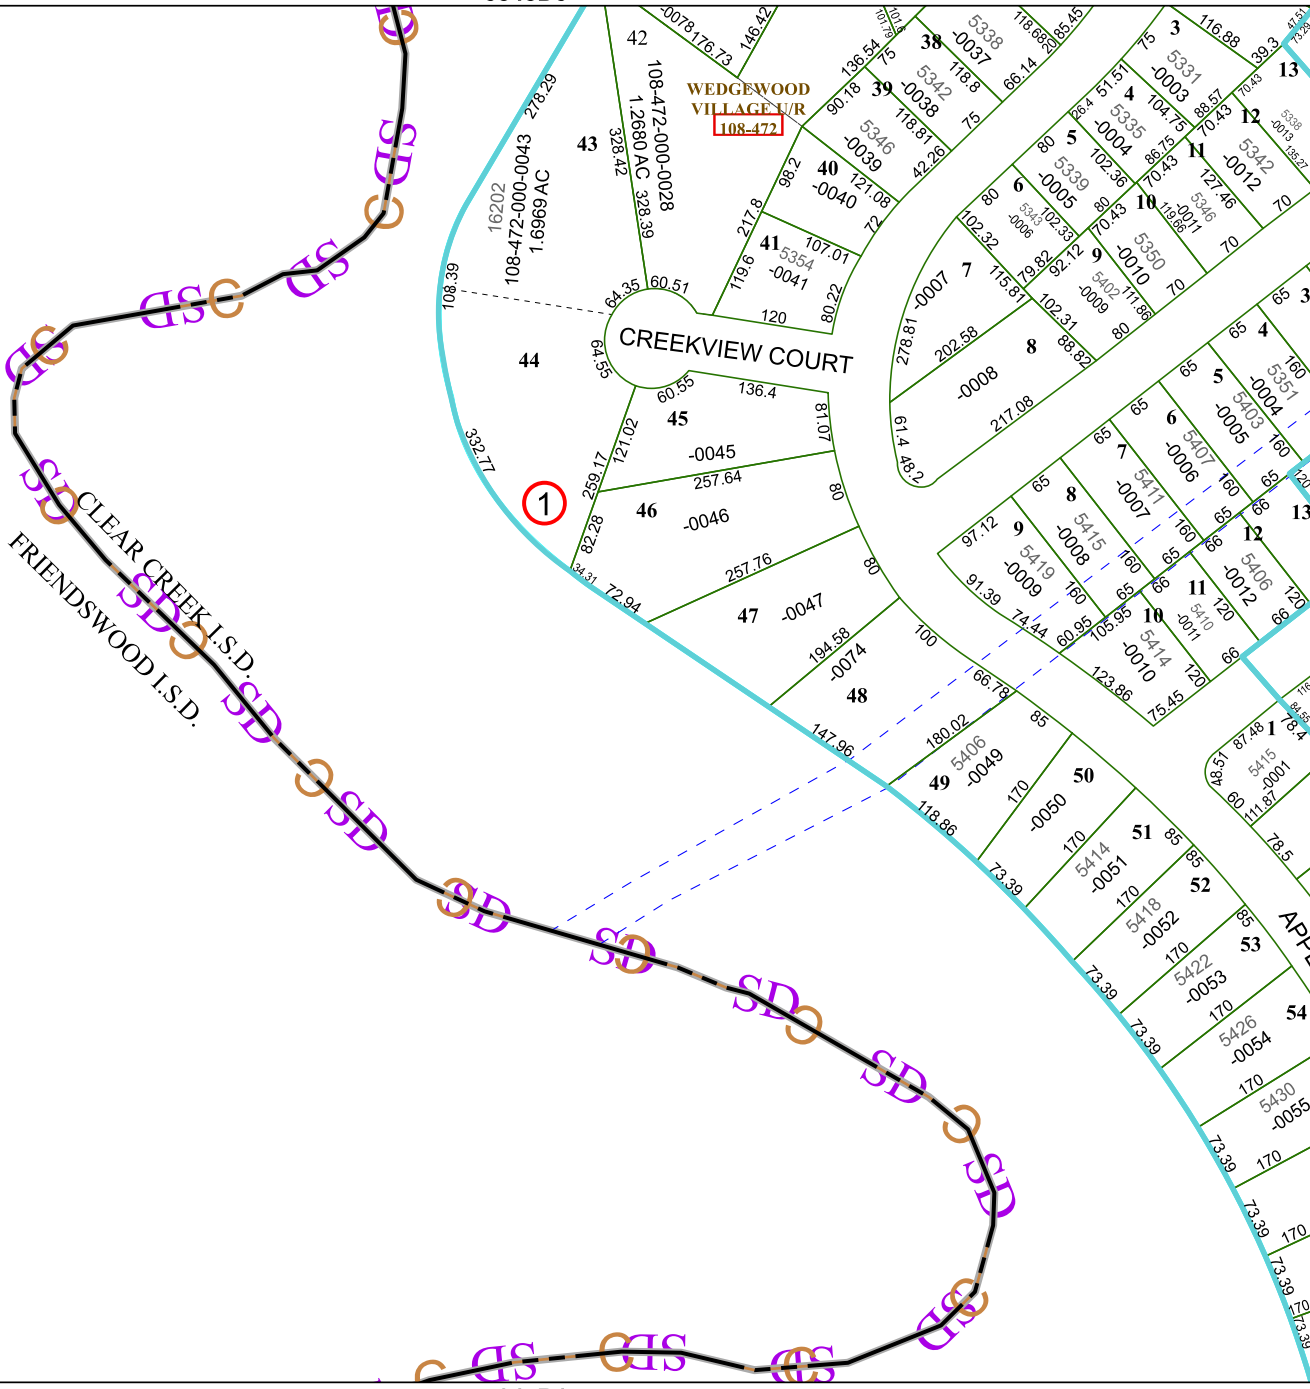

5848D5

5847B1

Harris Central Appraisal District

PUBLICATION DATE:
1/3/2023

Geospatial or map data maintained by the Harris Central Appraisal District is for informational purposes and may not have been prepared for or be suitable for legal, engineering, or surveying purposes. It does not represent an on-the-ground survey and only represents the approximate location of property boundaries.

MAP LOCATION

FACET 5848D9

| | | | | |
|----|----|---|----|----|
| 7 | 8 | 5 | 6 | 7 |
| 11 | 12 | 9 | 10 | 11 |
| | | 1 | 2 | 3 |

5848C12

5848D10