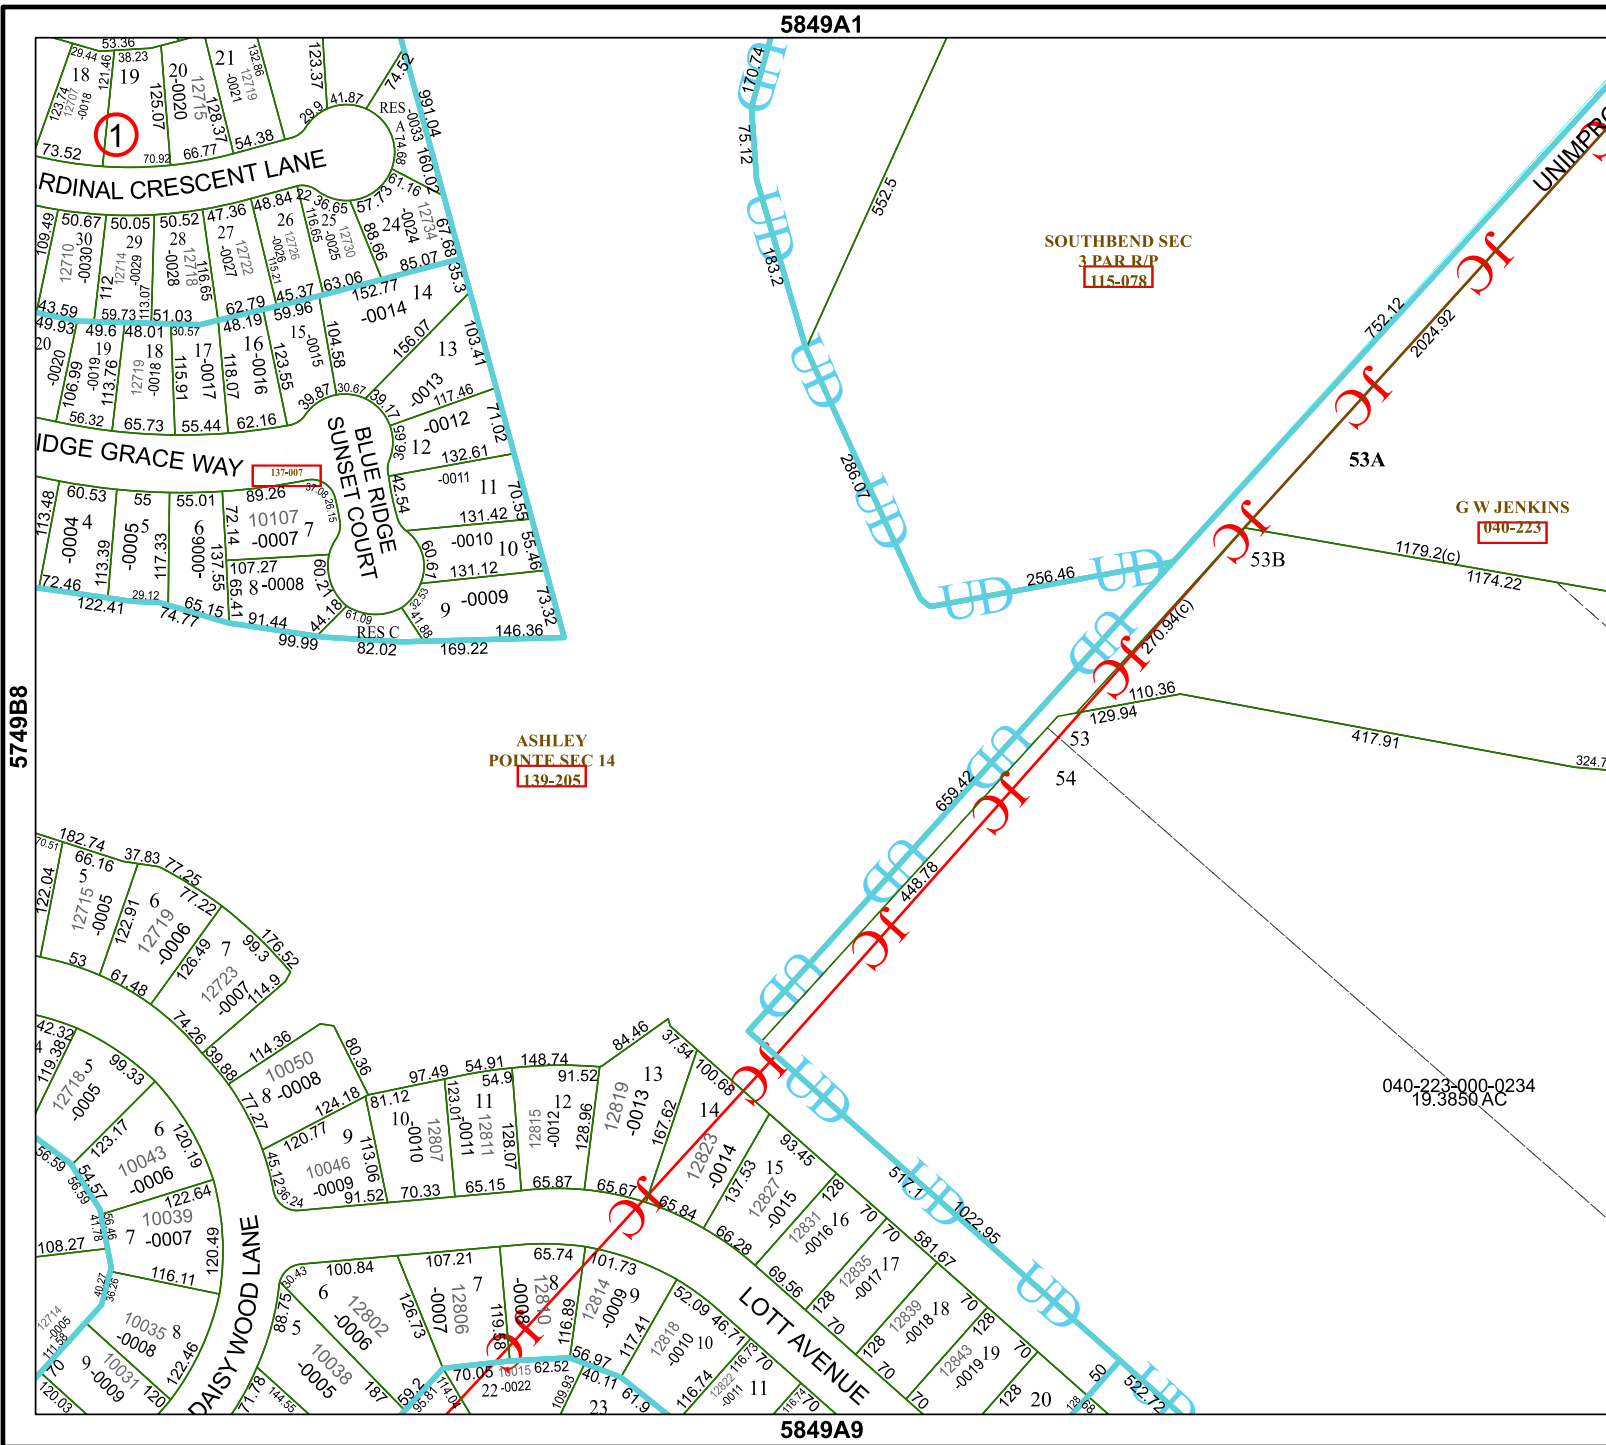

5849A1

5849A9

Harris Central Appraisal District

PUBLICATION DATE:
1/3/2023

Geospatial or map data maintained by the Harris Central Appraisal District is for informational purposes and may not have been prepared for or be suitable for legal, engineering, or surveying purposes. It does not represent an on-the-ground survey and only represents the approximate location of property boundaries.

MAP LOCATION

FACET 5849A5

3	4	1	2	3
7	8	5	6	7
11	12	9	10	11

5749B8

5849A6

040-223-000-0234
19.3850 AC