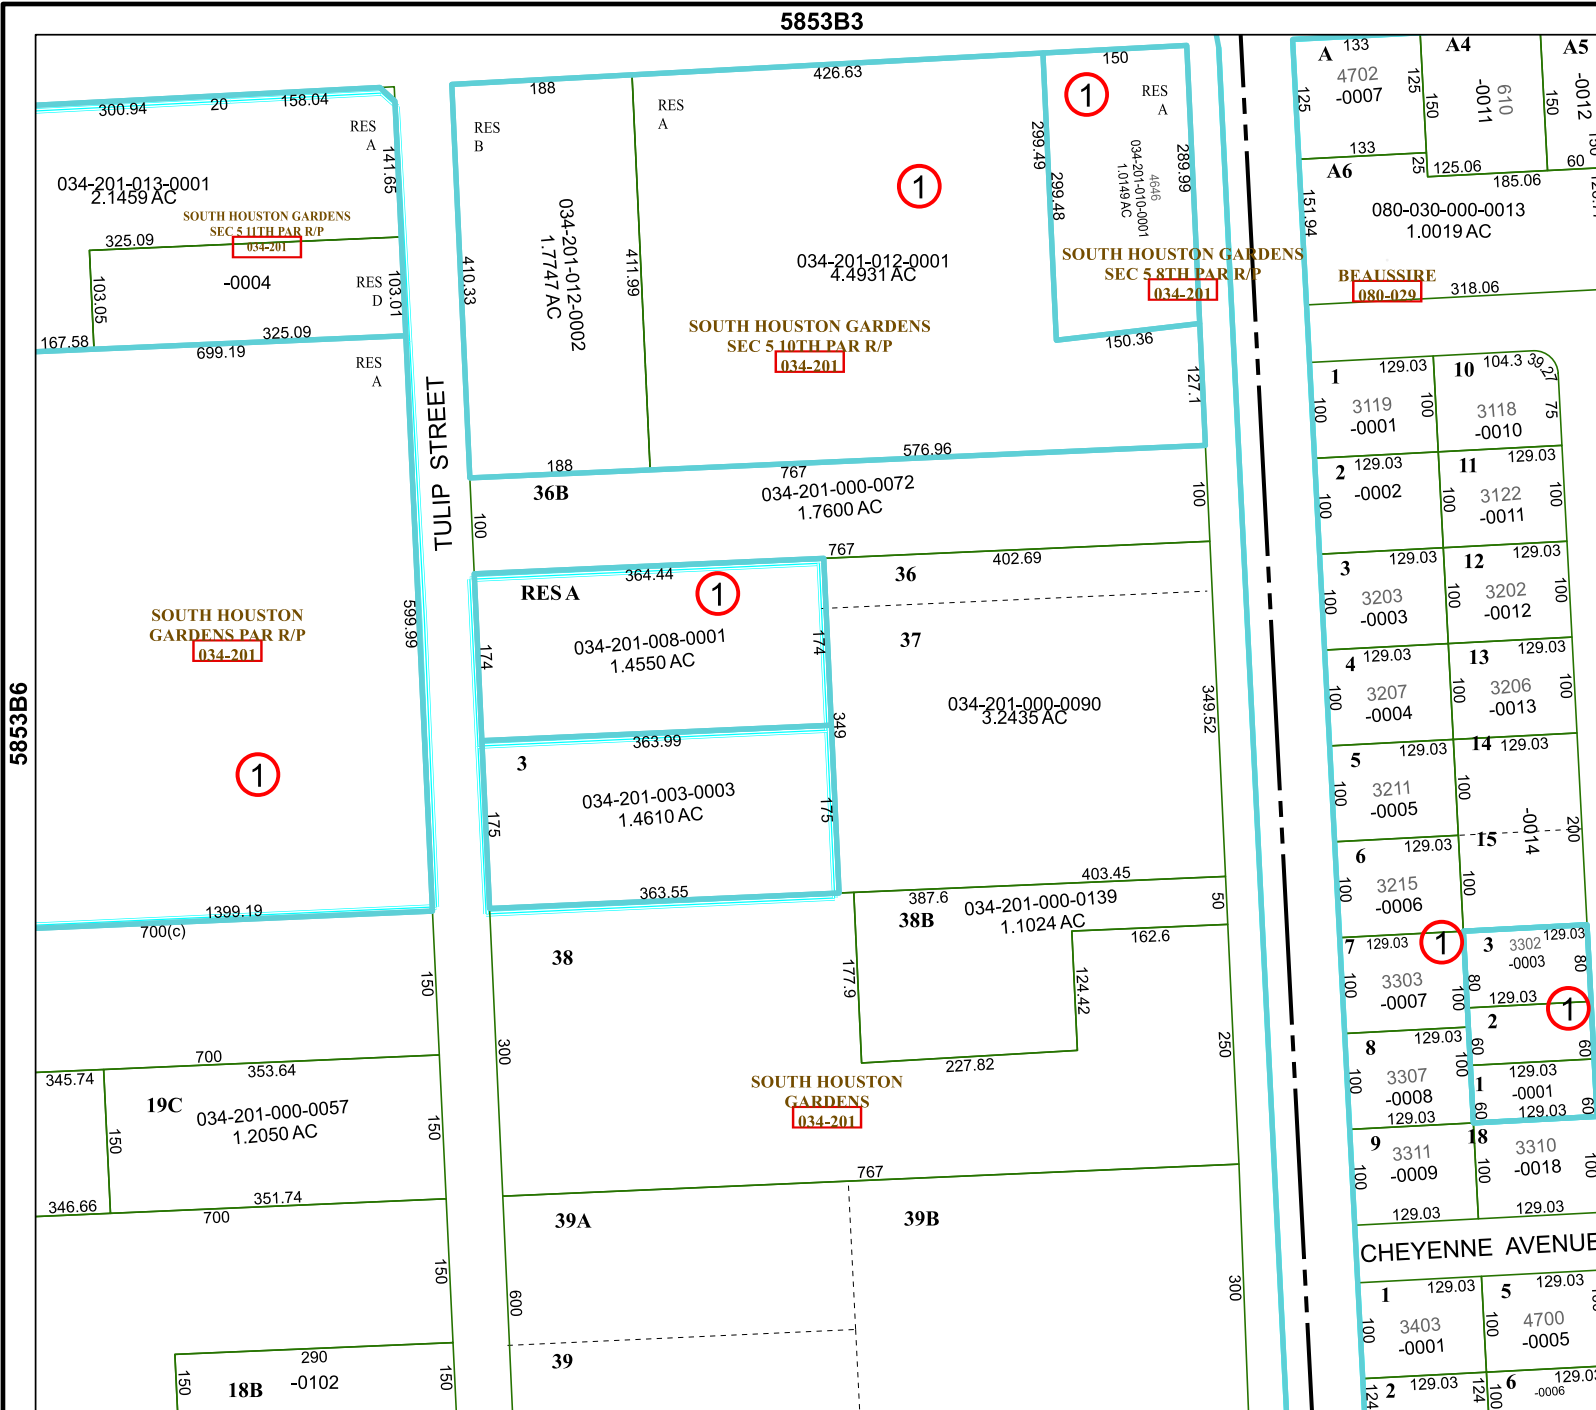

5853B3

5853B11

Harris Central Appraisal District

PUBLICATION DATE: 12/30/2023

Geospatial or map data maintained by the Harris Central Appraisal District is for informational purposes and may not have been prepared for or be suitable for legal, engineering, or surveying purposes. It does not represent an on-the-ground survey and only represents the approximate location of property boundaries.

MAP LOCATION

FACET 5853B7

1	2	3	4	1
5	6	7	8	5
9	10	11	12	9