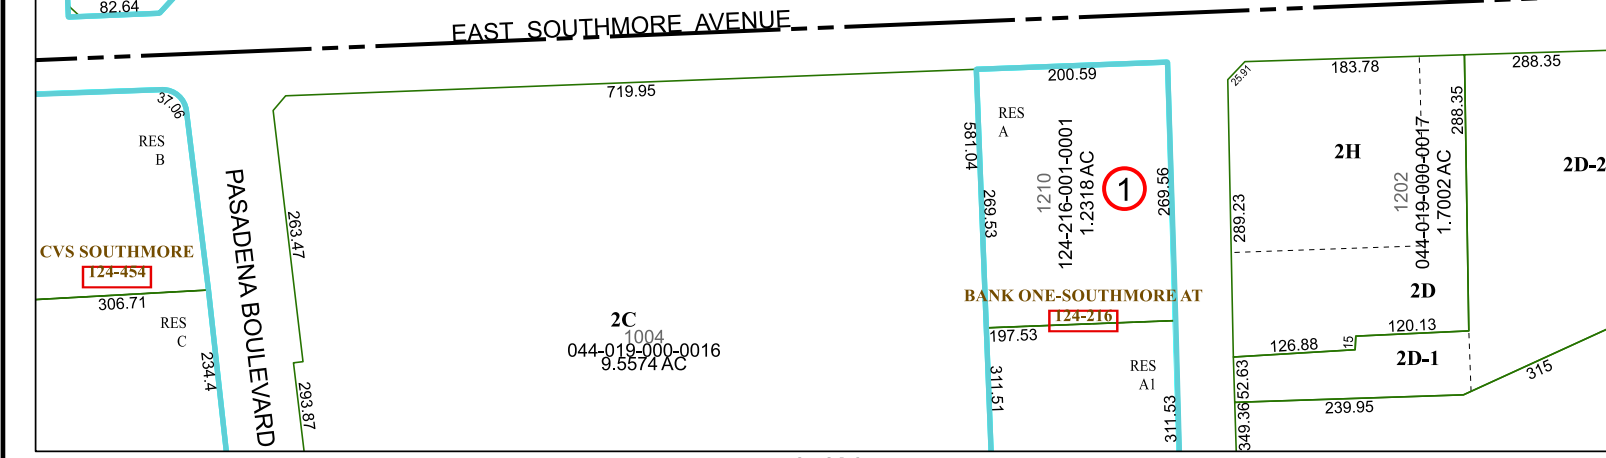

5855C10

5854A1
SOUTH TARRANT STREET

JEFF GINN MEMORIAL DRIVE

EAST LEE STREET

EAST SOUTHMORE AVENUE

PASADENA BOULEVARD

5854A6

Harris Central Appraisal District

0 45 90 180 Feet

PUBLICATION DATE: 1/3/2023

Geospatial or map data maintained by the Harris Central Appraisal District is for informational purposes and may not have been prepared for or be suitable for legal, engineering, or surveying purposes. It does not represent an on-the-ground survey and only represents the approximate location of property boundaries.

MAP LOCATION

FACET 5854A2

12	9	10	11	12
4	1	2	3	4
8	5	6	7	8

5854A3