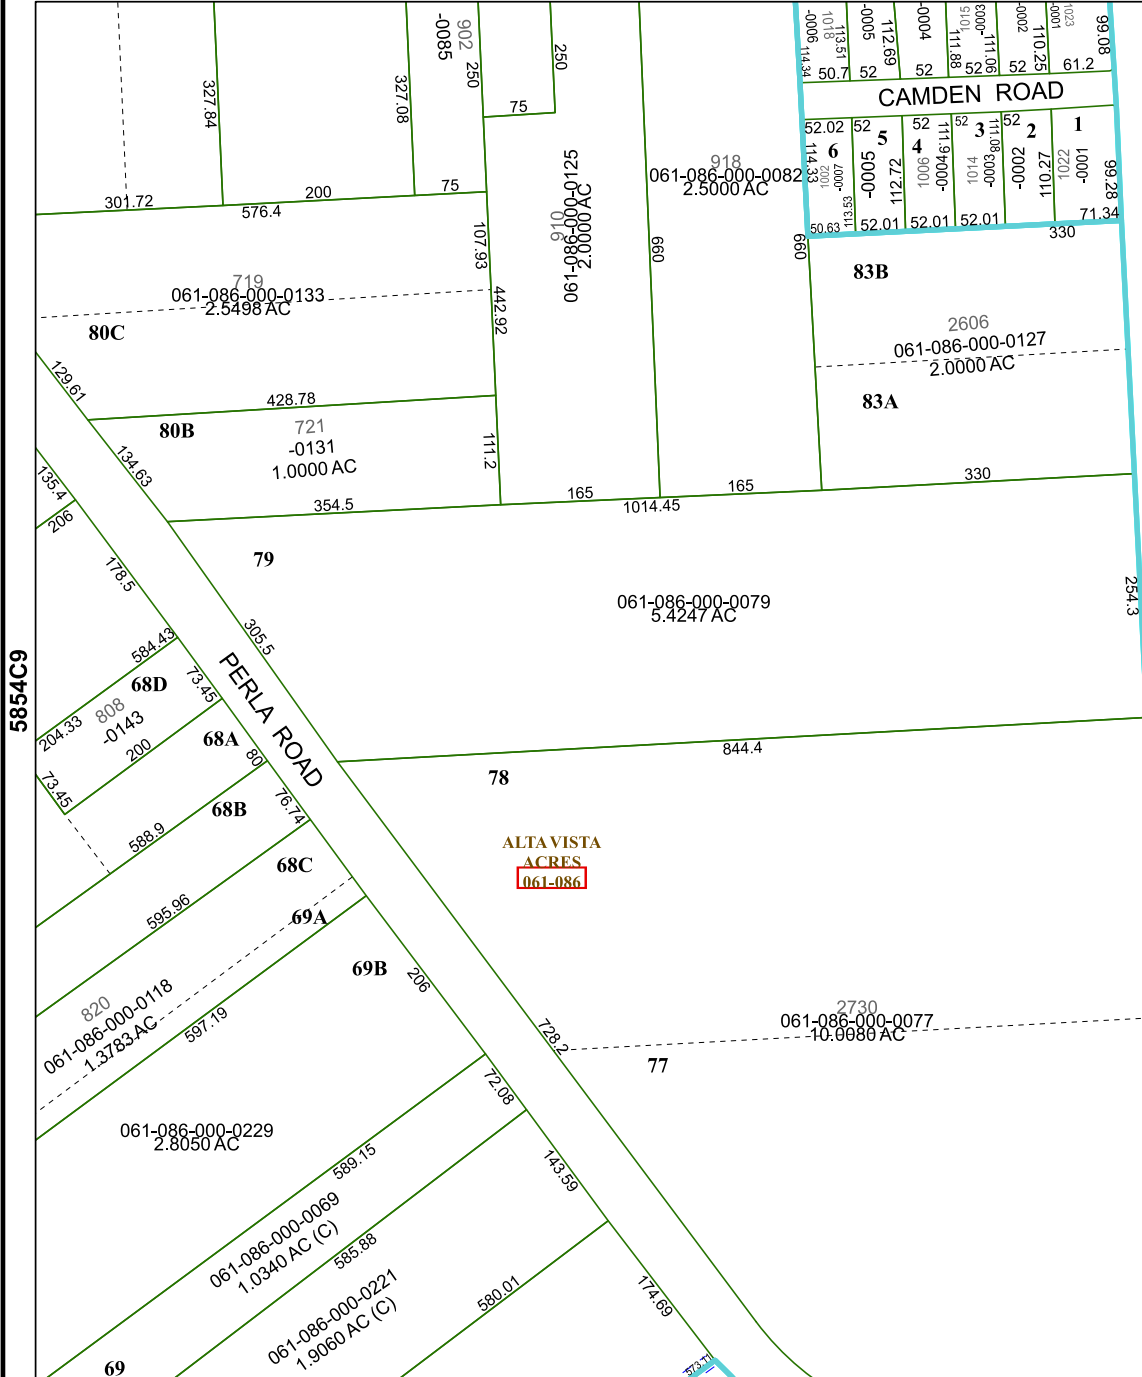

5854C6

5853A2

5854C9

CAMDEN ROAD

PERLA ROAD

ALTA VISTA ACRES 061-086

# Harris Central Appraisal District

PUBLICATION DATE: 5/6/2024

Geospatial or map data maintained by the Harris Central Appraisal District is for informational purposes and may not have been prepared for or be suitable for legal, engineering, or surveying purposes. It does not represent an on-the-ground survey and only represents the approximate location of property boundaries.

MAP LOCATION

## FACET 5854C10

8	5	6	7	8
12	9	10	11	12
4	1	2	3	4