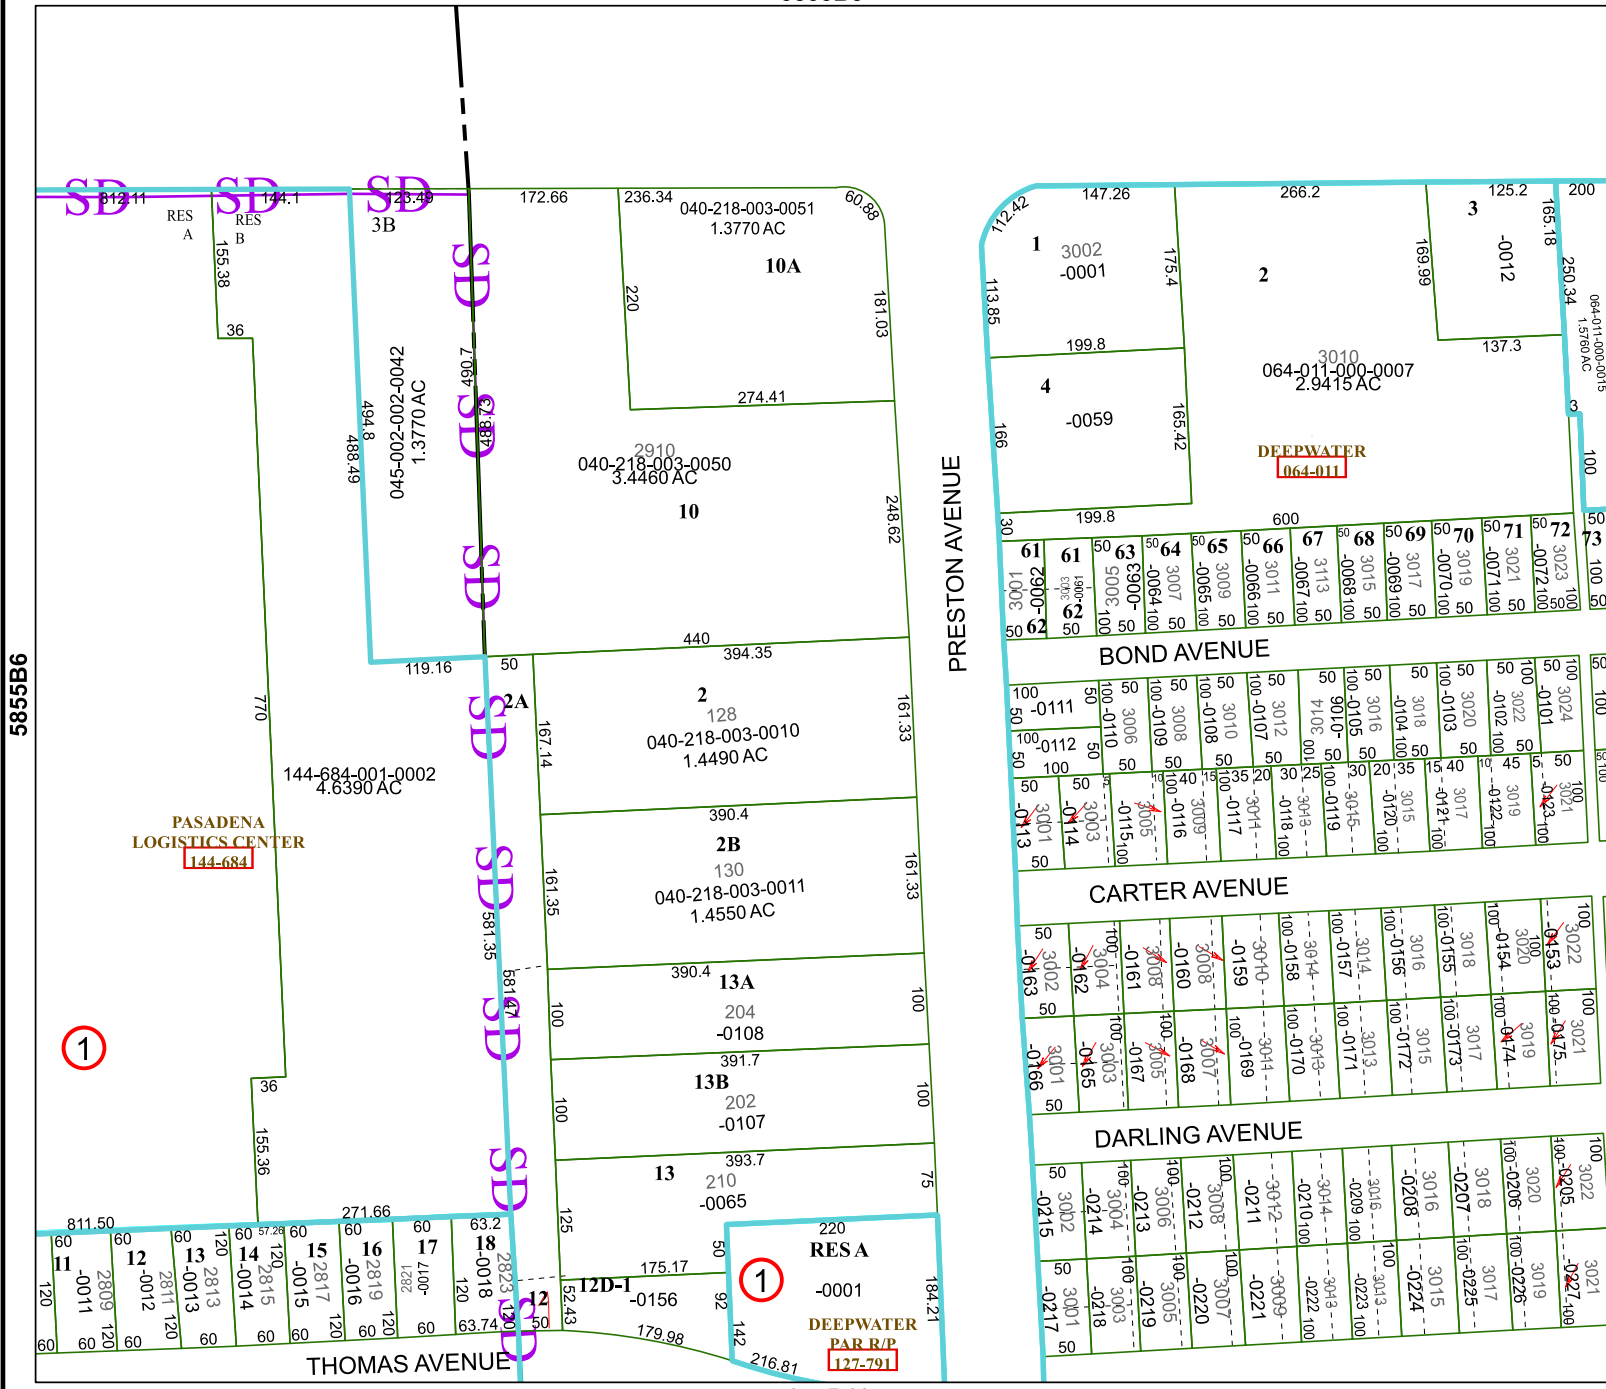

5855B3

5855B11

Harris Central Appraisal District

PUBLICATION DATE:
1/3/2023

Geospatial or map data maintained by the Harris Central Appraisal District is for informational purposes and may not be suitable for legal, engineering, or surveying purposes. It does not represent an on-the-ground survey and only represents the approximate location of property boundaries.

MAP LOCATION

FACET 5855B7

1	2	3	4	1
5	6	7	8	5
9	10	11	12	9