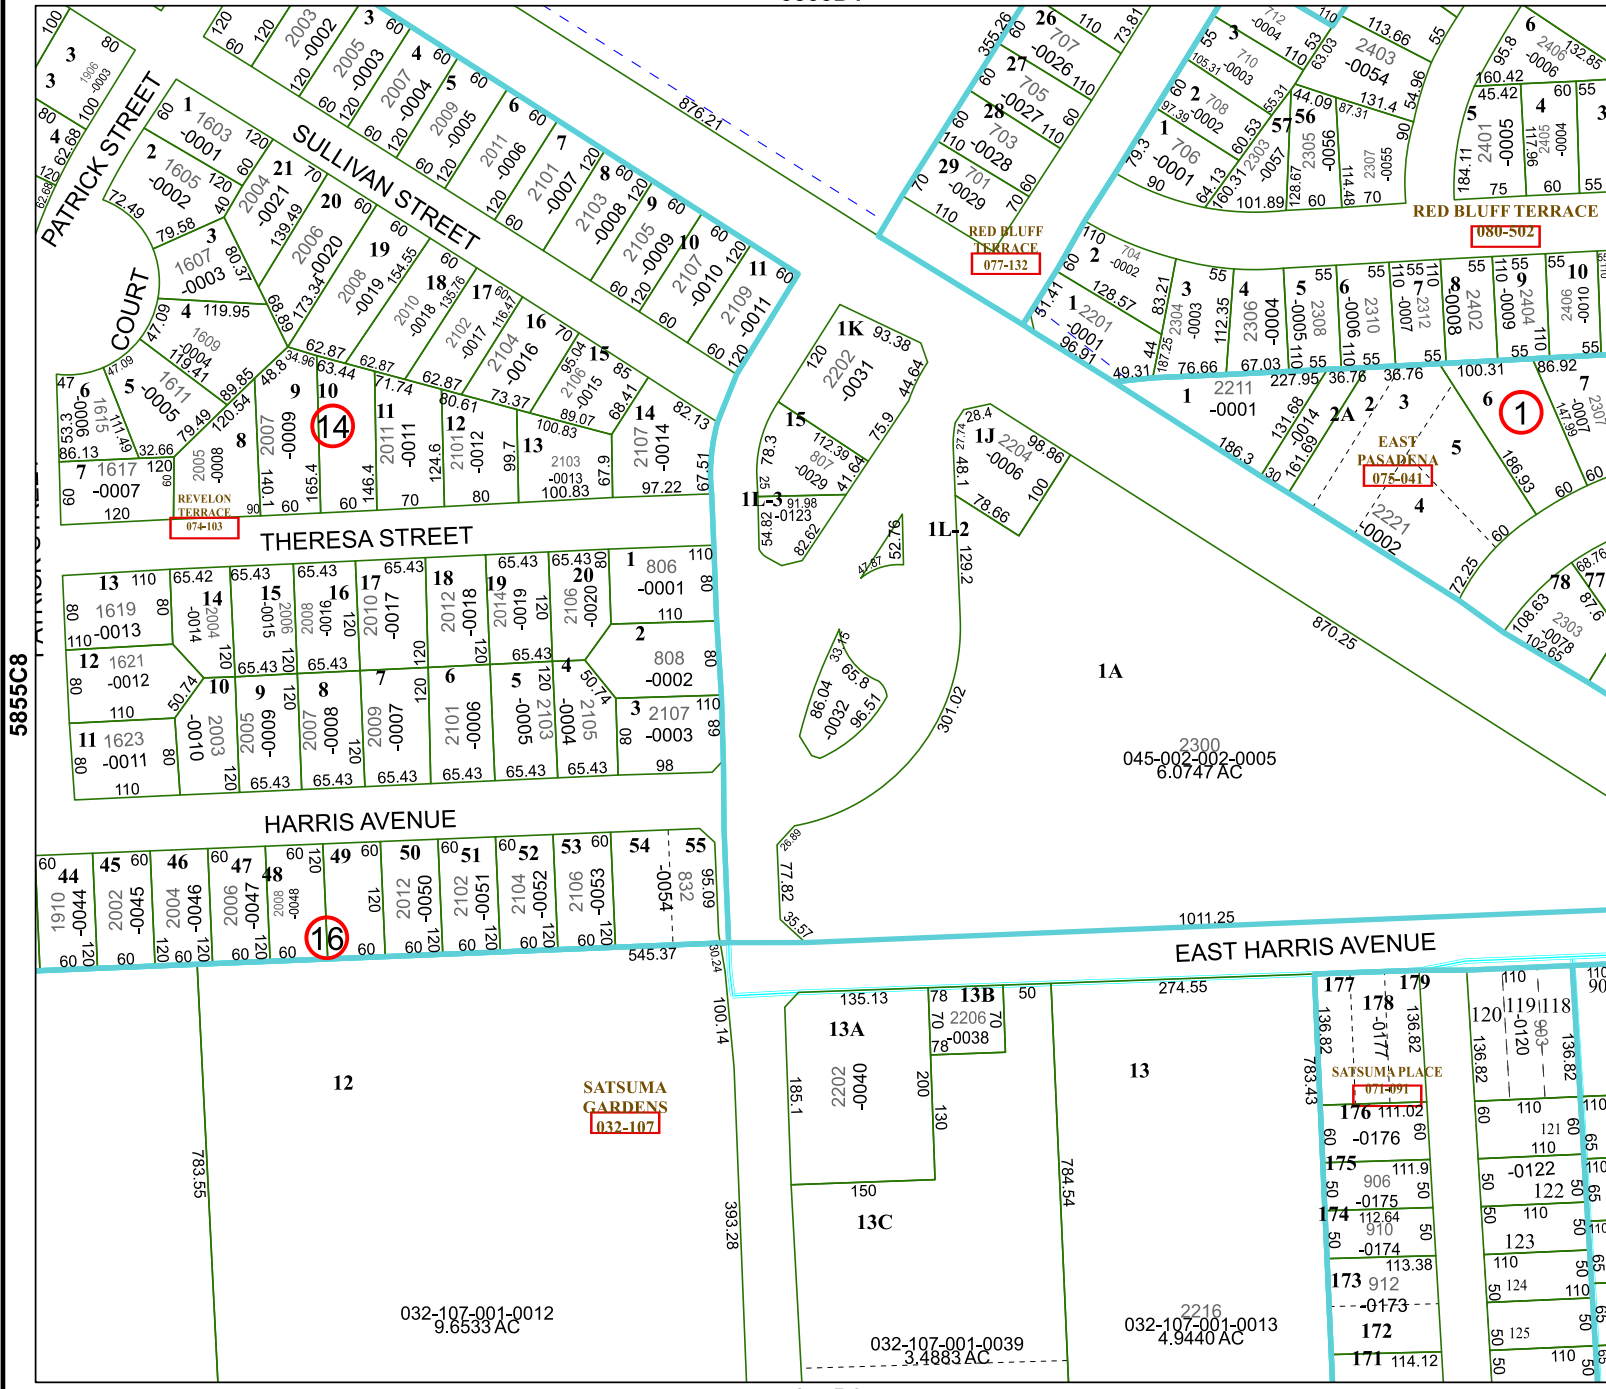

5855D1

5855D9

# Harris Central Appraisal District

PUBLICATION DATE:  
1/3/2023

Geospatial or map data maintained by the Harris Central Appraisal District is for informational purposes and may not have been prepared for or be suitable for legal, engineering, or surveying purposes. It does not represent an on-the-ground survey and only represents the approximate location of property boundaries.

MAP LOCATION

## FACET 5855D5

3	4	1	2	3
7	8	5	6	7
11	12	9	10	11