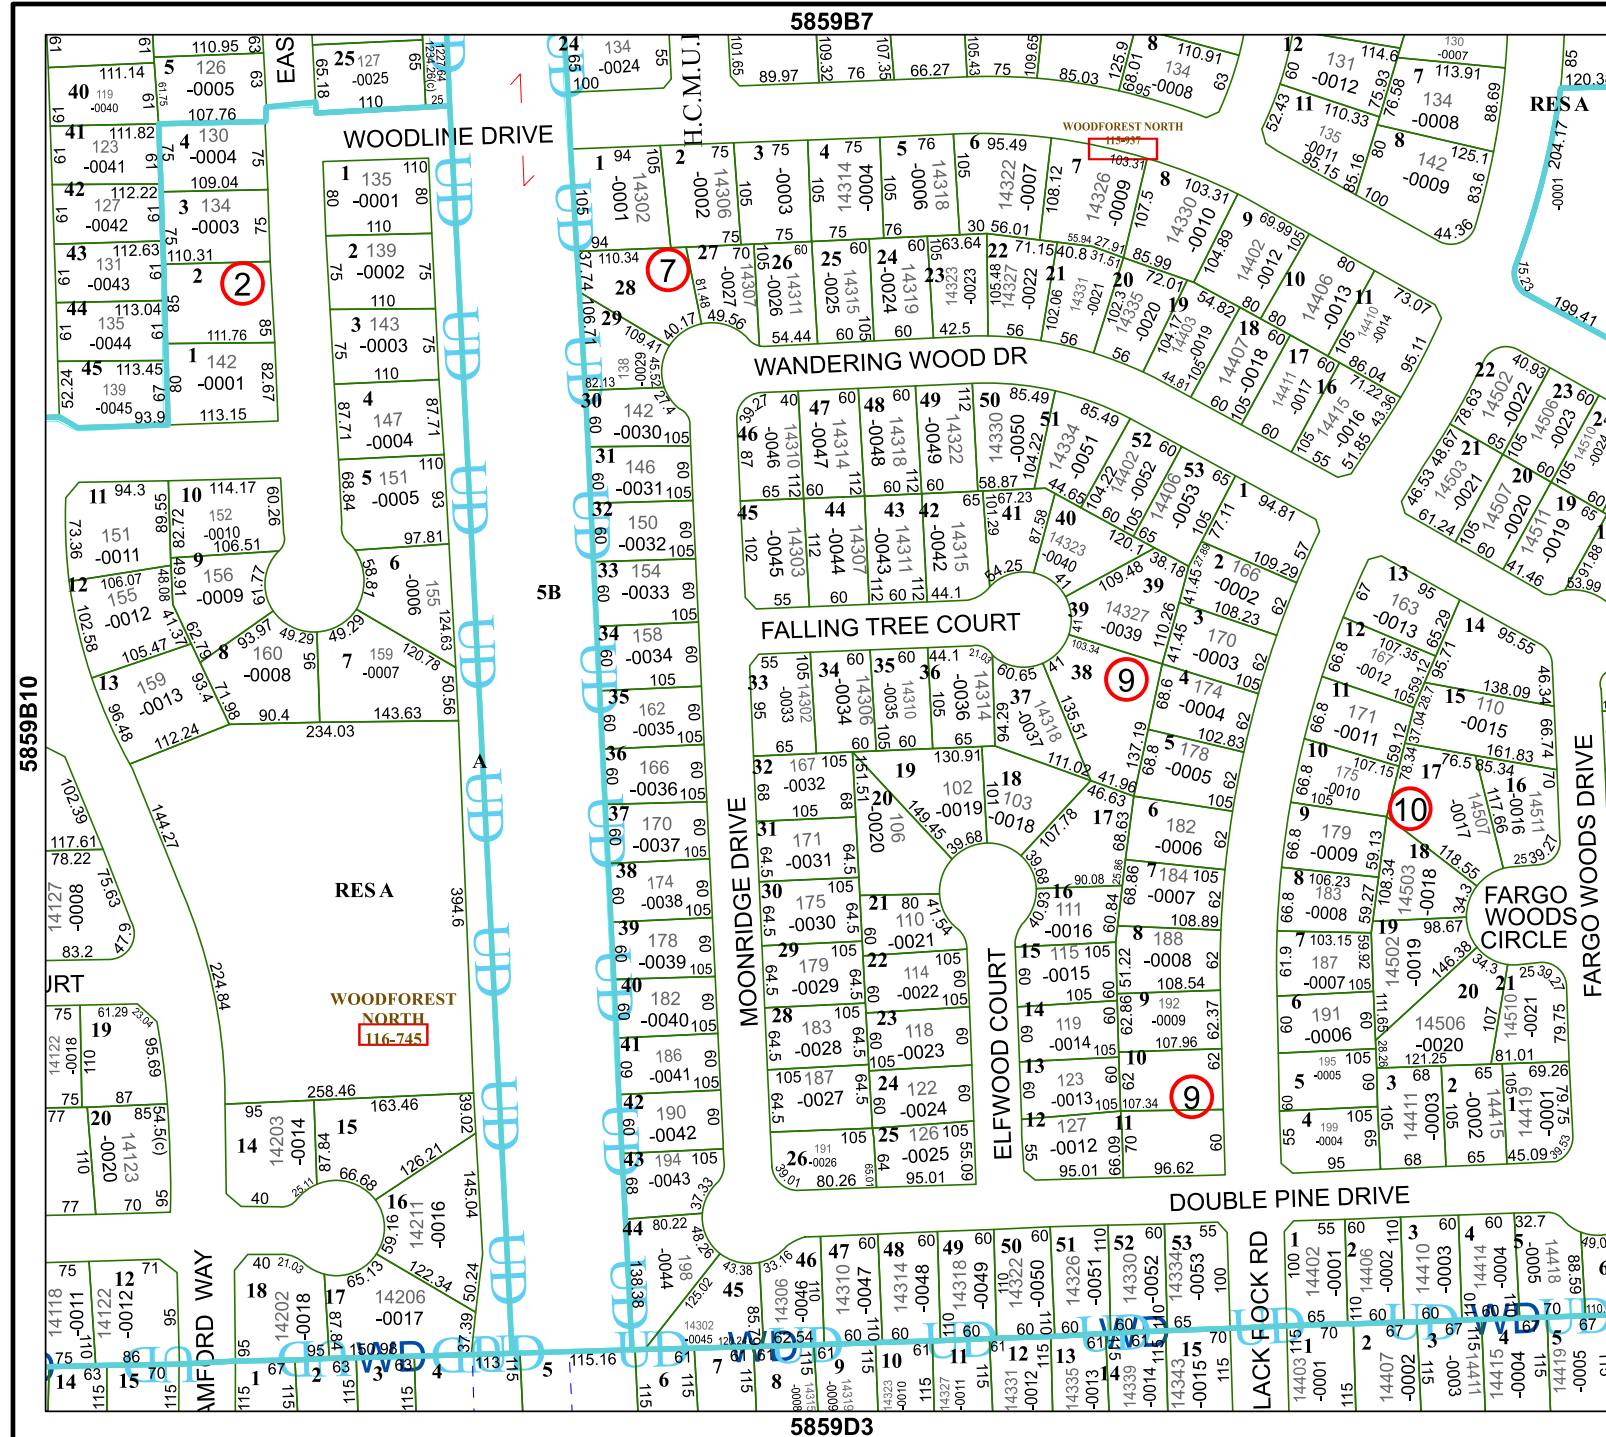

Harris Central Appraisal District

0 45 90 180 Feet

PUBLICATION DATE:
1/3/2023

Geospatial or map data maintained by the Harris Central Appraisal District is for informational purposes and may not have been prepared for or be suitable for legal, engineering, or surveying purposes. It does not represent an on-the-ground survey and only represents the approximate location of property boundaries.

MAP LOCATION

FACET

5859B11

5	6	7	8	5
9	10	11	12	9
1	2	3	4	1

5859B7

5859D3

5859B10

5859B12