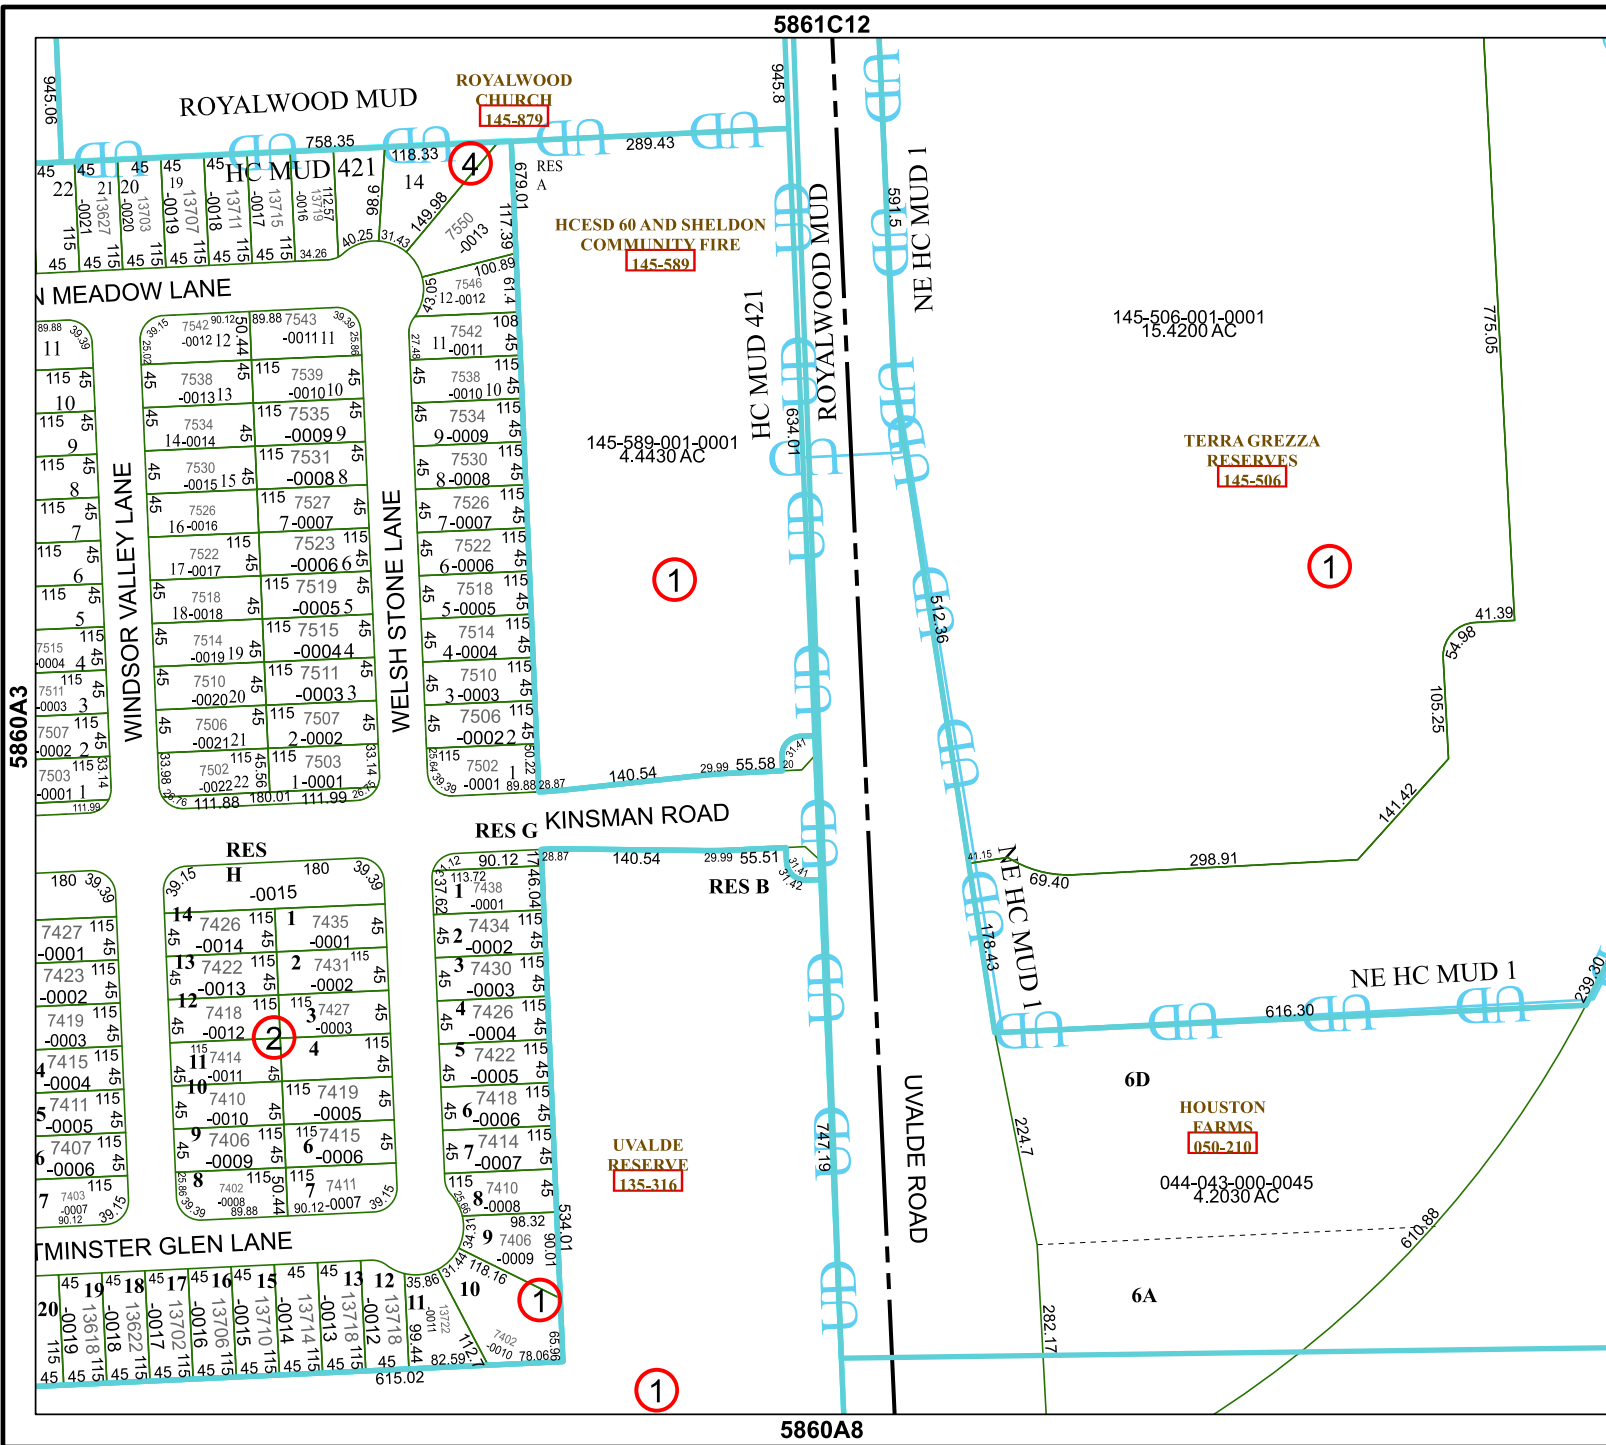

Harris Central Appraisal District

0 45 90 180 Feet

PUBLICATION DATE: 1/3/2023

Geospatial or map data maintained by the Harris Central Appraisal District is for informational purposes and may not have been prepared for or be suitable for legal, engineering, or surveying purposes. It does not represent an on-the-ground survey and only represents the approximate location of property boundaries.

MAP LOCATION

FACET 5860A4

10	11	12	9	10
2	3	4	1	2
6	7	8	5	6

5861C12

5860A8

ROYALWOOD MUD

ROYALWOOD CHURCH
145-879

HCESD 60 AND SHELDON
COMMUNITY FIRE
145-589