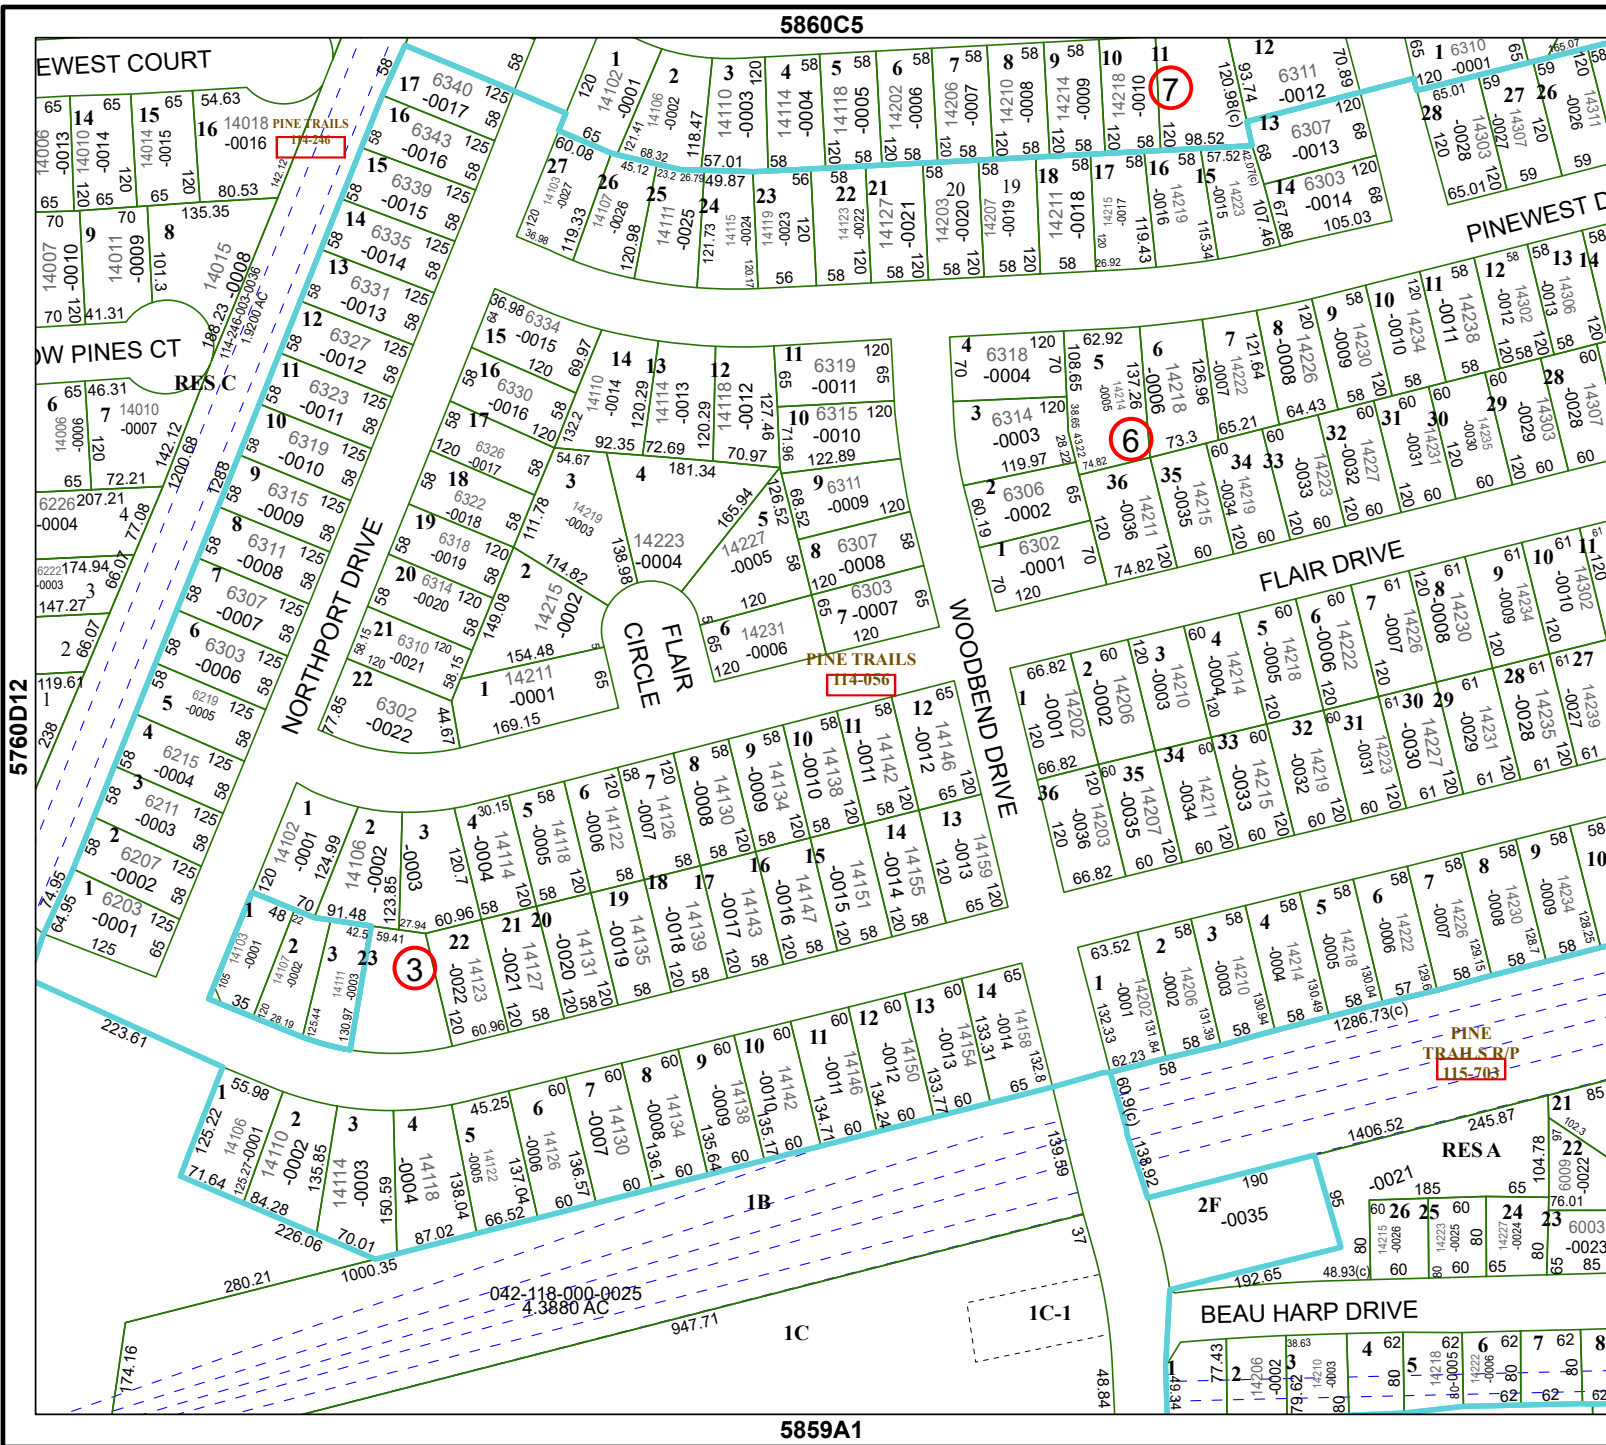

Harris Central Appraisal District

0 50 100 200 Feet

PUBLICATION DATE:
12/17/2025

Geospatial or map data maintained by the Harris Central Appraisal District is for informational purposes and may not have been prepared for or be suitable for legal, engineering, or surveying purposes. It does not represent an on-the-ground survey and only represents the approximate location of property boundaries.

MAP LOCATION

FACET 5860C9

7	8	5	6	7
11	12	9	10	11
3	4	1	2	3

5860C5

5859A1

EWEST COURT

PINEWEST DRIVE

FLAIR DRIVE