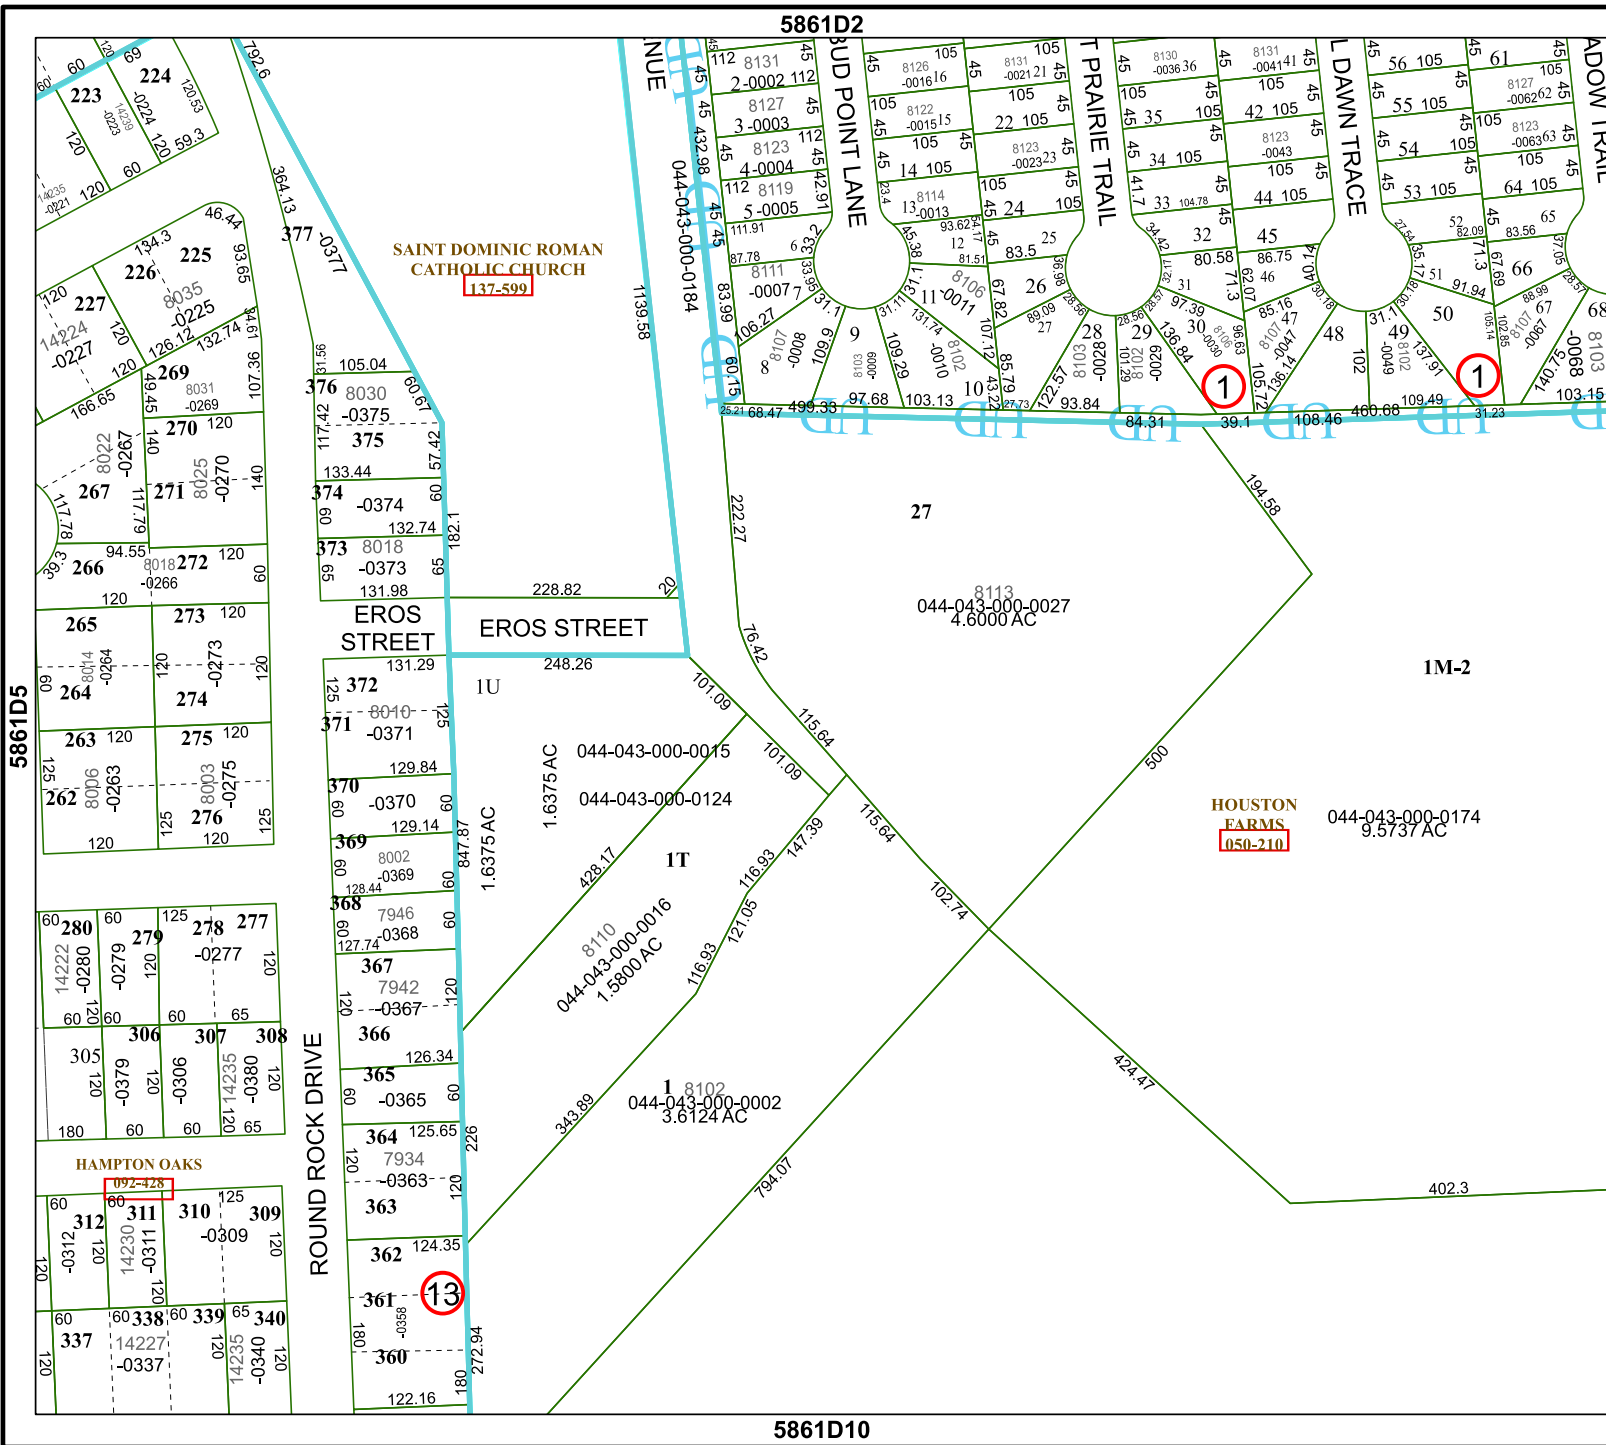

# Harris Central Appraisal District

0 45 90 180 Feet

PUBLICATION DATE: 12/30/2023

Geospatial or map data maintained by the Harris Central Appraisal District is for informational purposes and may not have been prepared for or be suitable for legal, engineering, or surveying purposes. It does not represent an on-the-ground survey and only represents the approximate location of property boundaries.

MAP LOCATION

## FACET 5861D6

4	1	2	3	4
8	5	6	7	8
12	9	10	11	12

5861D2

5861D10

SAINT DOMINIC ROMAN CATHOLIC CHURCH  
137-599

HOUSTON FARMS  
050-210

13

1