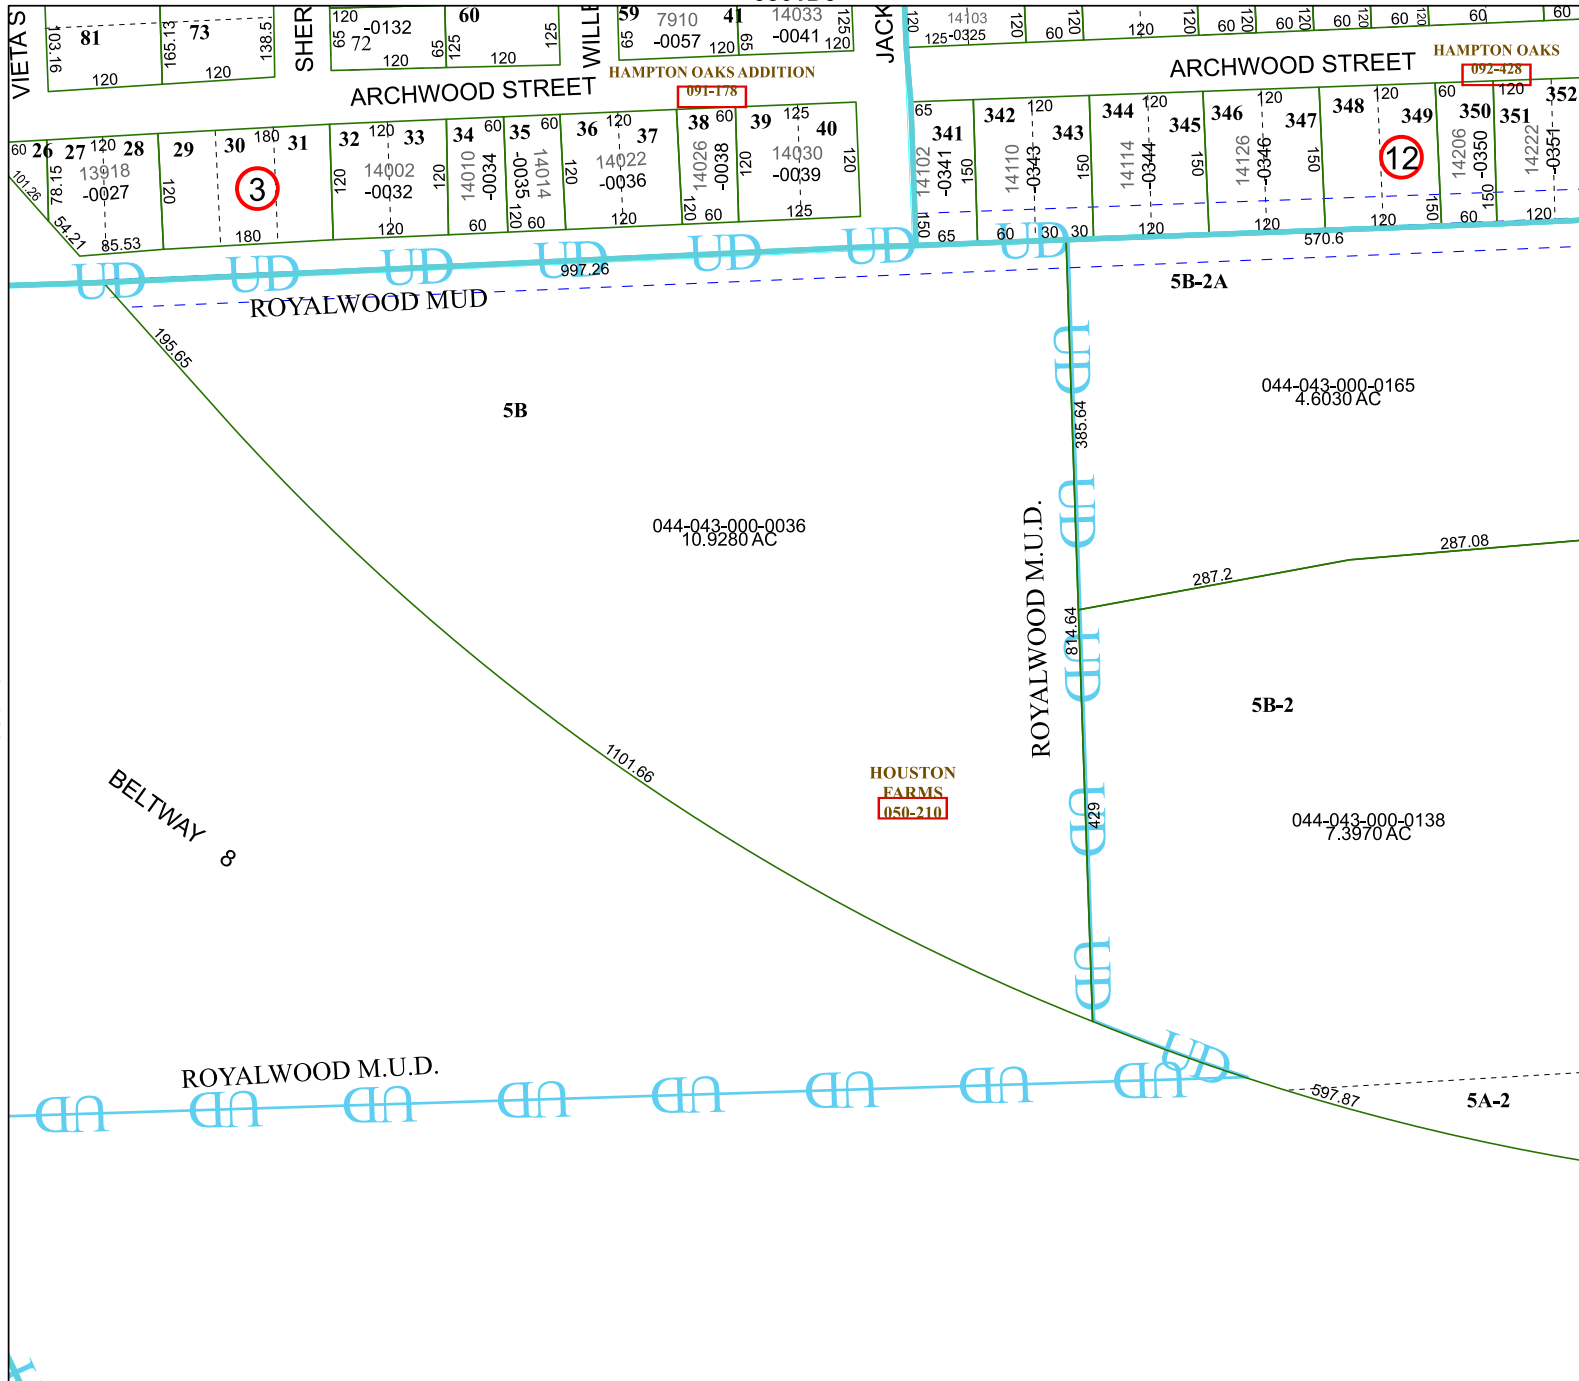

5861D5

Harris Central Appraisal District

PUBLICATION DATE: 1/3/2023

Geospatial or map data maintained by the Harris Central Appraisal District is for informational purposes and may not have been prepared for or be suitable for legal, engineering, or surveying purposes. It does not represent an on-the-ground survey and only represents the approximate location of property boundaries.

MAP LOCATION

FACET 5861D9

7	8	5	6	7
11	12	9	10	11
3	4	1	2	3

5860B1