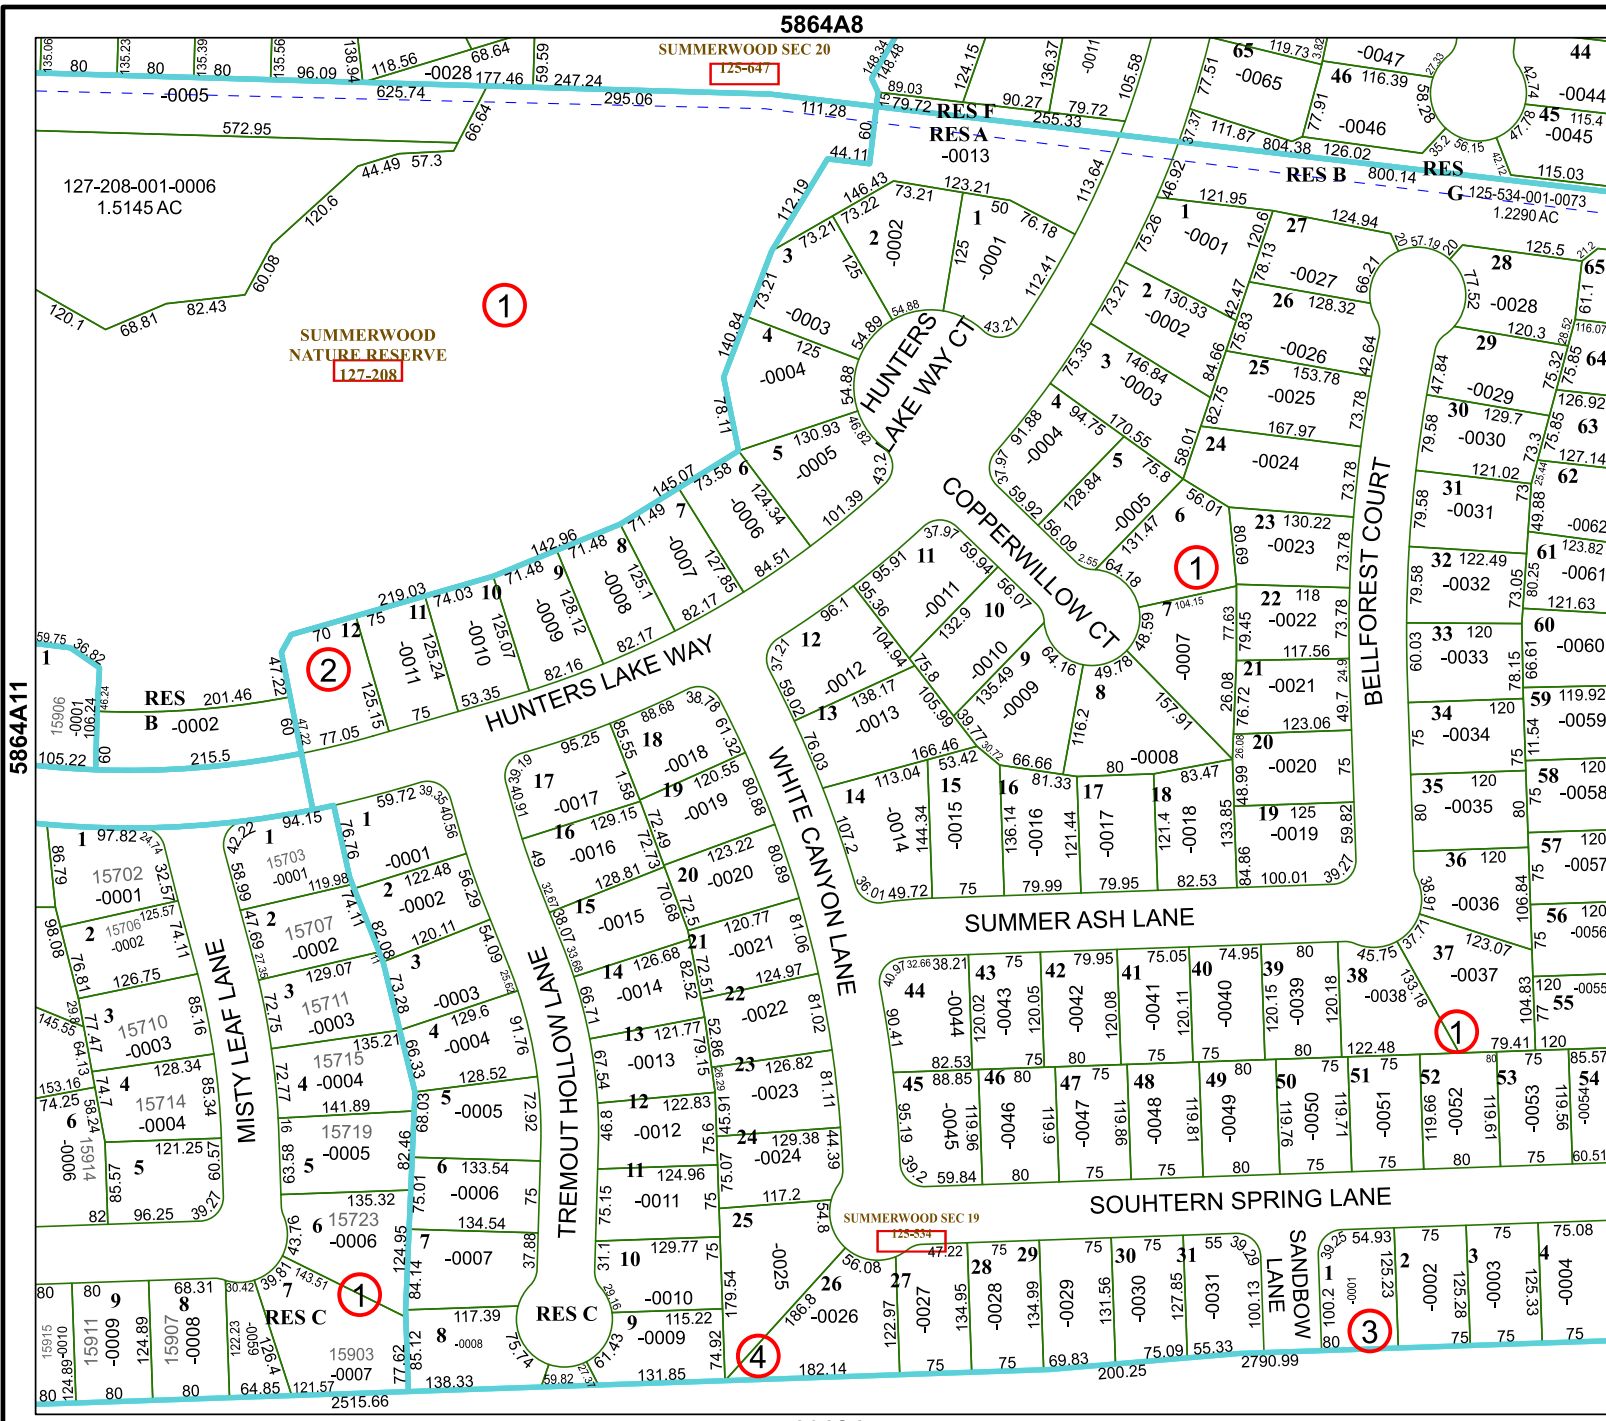

Harris Central Appraisal District

0 45 90 180 Feet

PUBLICATION DATE: 1/3/2023

Geospatial or map data maintained by the Harris Central Appraisal District is for informational purposes and may not have been prepared for or be suitable for legal, engineering, or surveying purposes. It does not represent an on-the-ground survey and only represents the approximate location of property boundaries.

MAP LOCATION

FACET 5864A12

6	7	8	5	6
10	11	12	9	10
2	3	4	1	2

5864A8

SUMMERWOOD SEC 20

125-647

5864C4

SUMMERWOOD SEC 19

125-534

5864A11

5864B9

127-208-001-0006
1.5145 AC

SUMMERWOOD NATURE RESERVE
127-208

15702
-0001

15706
-0002

15710
-0003

15715
-0004

15719
-0005

15723
-0006

15907
-0008

15903
-0007

15911
-0009

15915
-0010

15919
-0011

15923
-0012

15927
-0013

15931
-0014

15703
-0001

15707
-0002

15711
-0003

15715
-0004

15719
-0005

15723
-0006

15727
-0007

15731
-0008

15735
-0009

15739
-0010

15743
-0011

15747
-0012

15751
-0013

15755
-0014

15709
-0001

15713
-0002

15717
-0003

15721
-0004

15725
-0005

15729
-0006

15733
-0007

15737
-0008

15741
-0009

15745
-0010

15749
-0011

15753
-0012

15757
-0013

15761
-0014

15705
-0001

15709
-0002

15713
-0003

15717
-0004

15721
-0005

15725
-0006

15729
-0007

15733
-0008

15737
-0009

15741
-0010

15745
-0011

15749
-0012

15753
-0013

15757
-0014

15701
-0001

15705
-0002

15709
-0003

15713
-0004

15717
-0005

15721
-0006

15725
-0007

15729
-0008

15733
-0009

15737
-0010

15741
-0011

15745
-0012

15749
-0013

15753
-0014

15697
-0001

15701
-0002

15705
-0003

15709
-0004

15713
-0005

15717
-0006

15721
-0007

15725
-0008

15729
-0009

15733
-0010

15737
-0011

15741
-0012

15745
-0013

15749
-0014

15693
-0001

15697
-0002

15701
-0003

15705
-0004

15709
-0005

15713
-0006

15717
-0007

15721
-0008

15725
-0009

15729
-0010

15733
-0011

15737
-0012

15741
-0013

15745
-0014

15689
-0001

15693
-0002

15697
-0003

15701
-0004

15705
-0005

15709
-0006

15713
-0007

15717
-0008

15721
-0009

15725
-0010

15729
-0011

15733
-0012

15737
-0013

15741
-0014

15685
-0001

15689
-0002

15693
-0003

15697
-0004

15701
-0005

15705
-0006

15709
-0007

15713
-0008

15717
-0009

15721
-0010

15725
-0011

15729
-0012

15733
-0013

15737
-0014

15681
-0001

15685
-0002

15689
-0003

15693
-0004

15697
-0005

15701
-0006

15705
-0007

15709
-0008

15713
-0009

15717
-0010

15721
-0011

15725
-0012

15729
-0013

15733
-0014

15677
-0001

15681
-0002

15685
-0003

15689
-0004

15693
-0005

15697
-0006

15701
-0007

15705
-0008

15709
-0009

15713
-0010

15717
-0011

15721
-0012

15725
-0013

15729
-0014

15673
-0001

15677
-0002

15681
-0003

15685
-0004

15689
-0005

15693
-0006

15697
-0007

15701
-0008

15705
-0009

15709
-0010

15713
-0011

15717
-0012

15721
-0013

15725
-0014