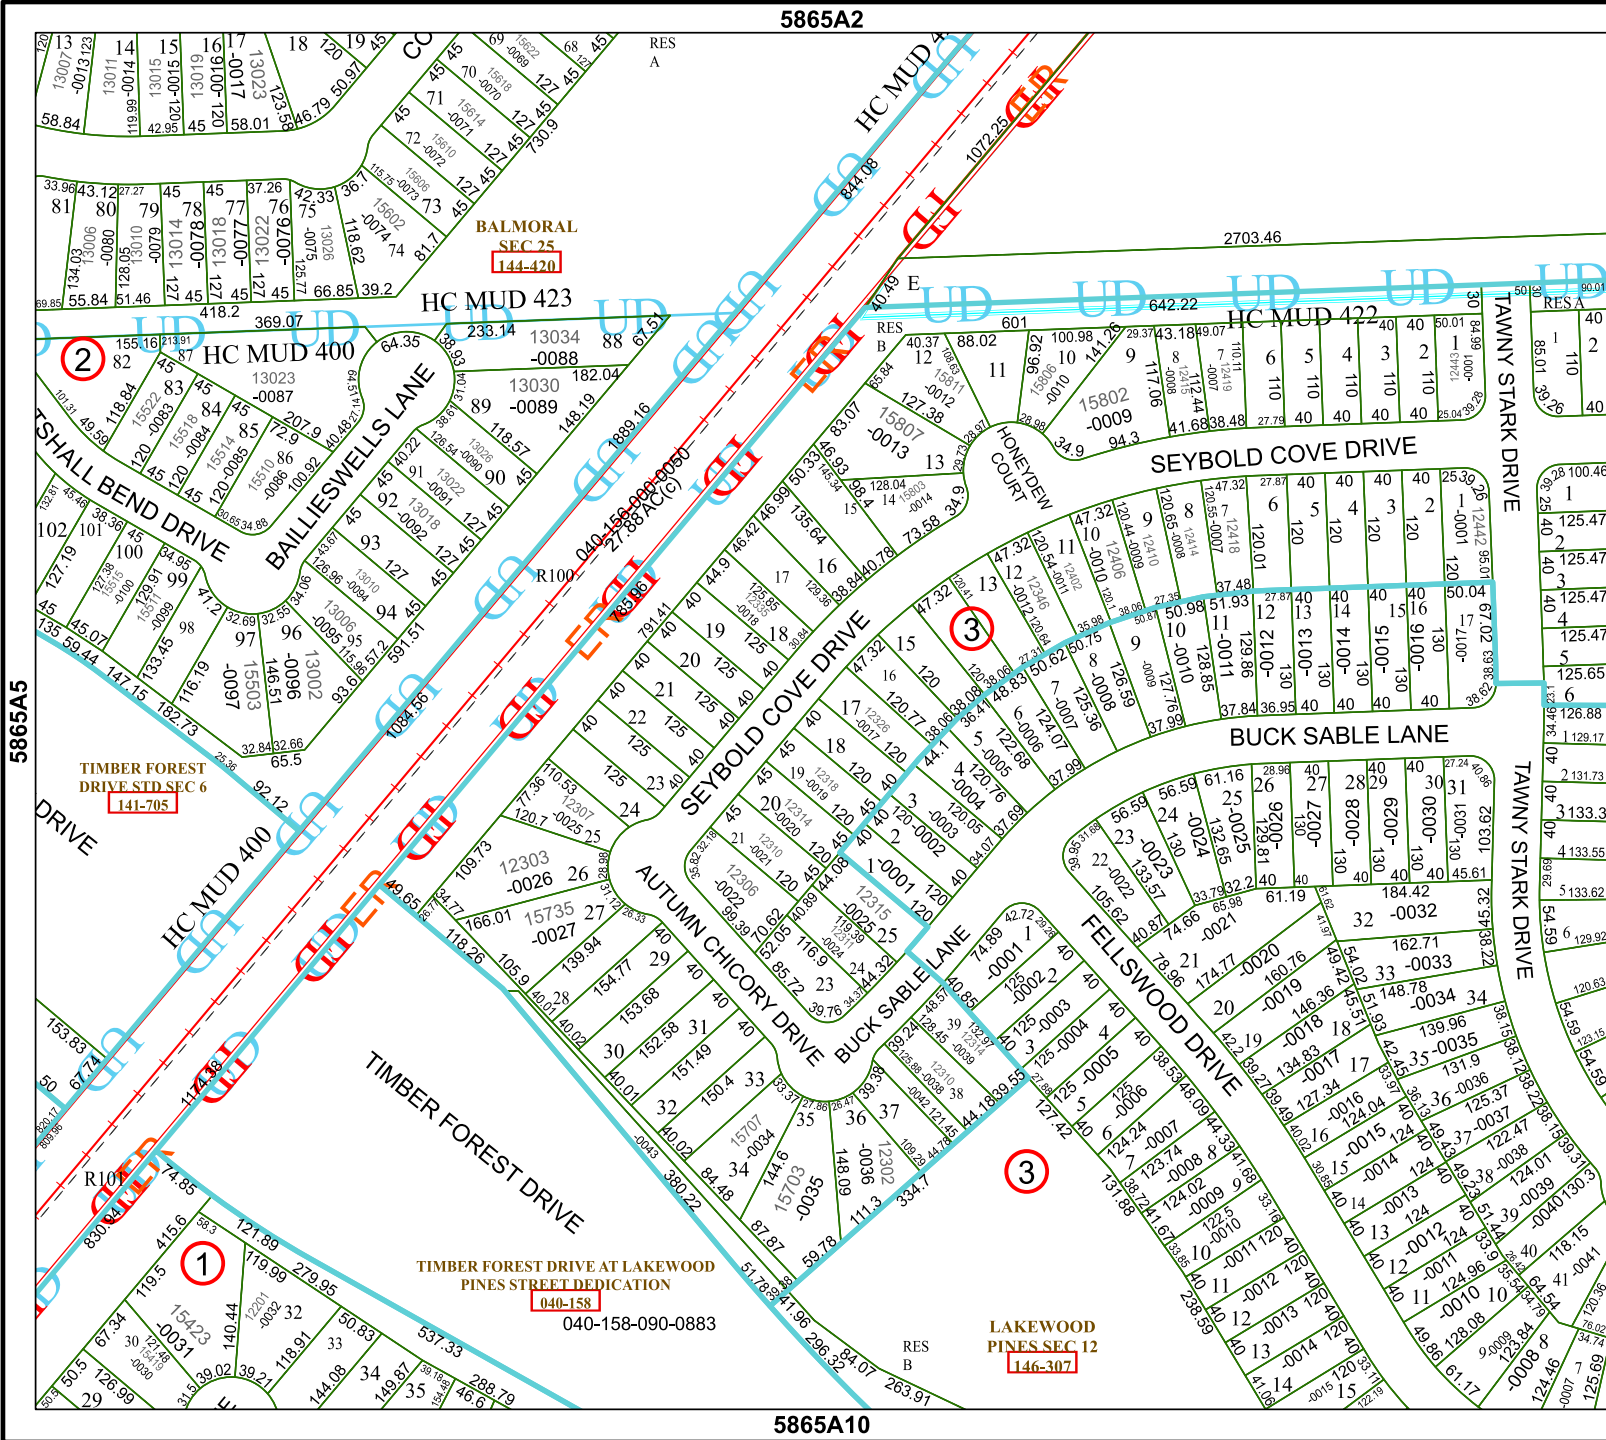

5865A2

5865A5

5865A10

Harris Central Appraisal District

PUBLICATION DATE:
5/11/2023

Geospatial or map data maintained by the Harris Central Appraisal District is for informational purposes and may not have been prepared for or be suitable for legal, engineering, or surveying purposes. It does not represent an on-the-ground survey and only represents the approximate location of property boundaries.

MAP LOCATION

FACET 5865A6

4	1	2	3	4
8	5	6	7	8
12	9	10	11	12