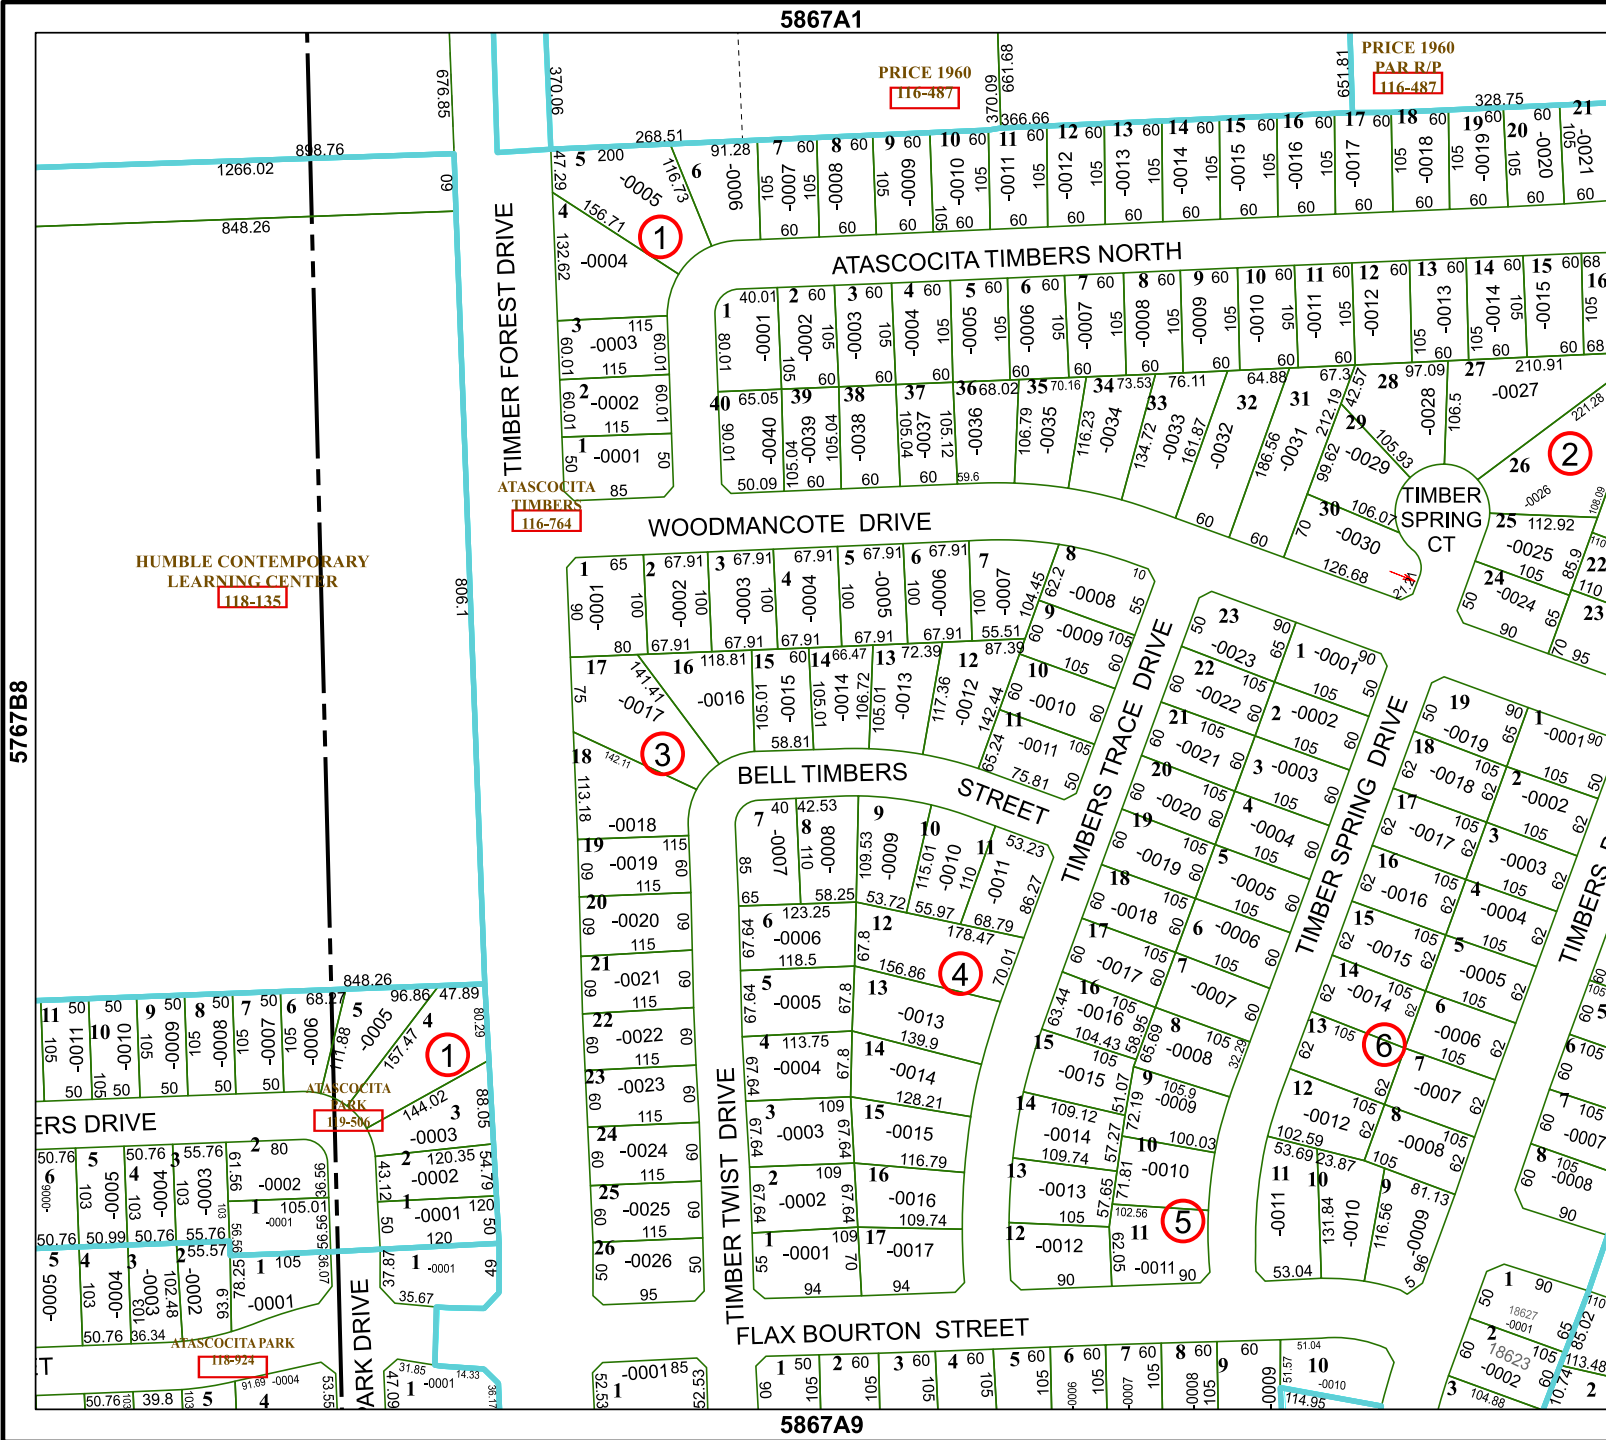

5867A1

5767B8

Harris Central Appraisal District

PUBLICATION DATE:
4/22/2024

Geospatial or map data maintained by the Harris Central Appraisal District is for informational purposes and may not have been prepared for or be suitable for legal, engineering, or surveying purposes. It does not represent an on-the-ground survey and only represents the approximate location of property boundaries.

MAP LOCATION

FACET

5867A5

3	4	1	2	3
7	8	5	6	7
11	12	9	10	11

5867A9