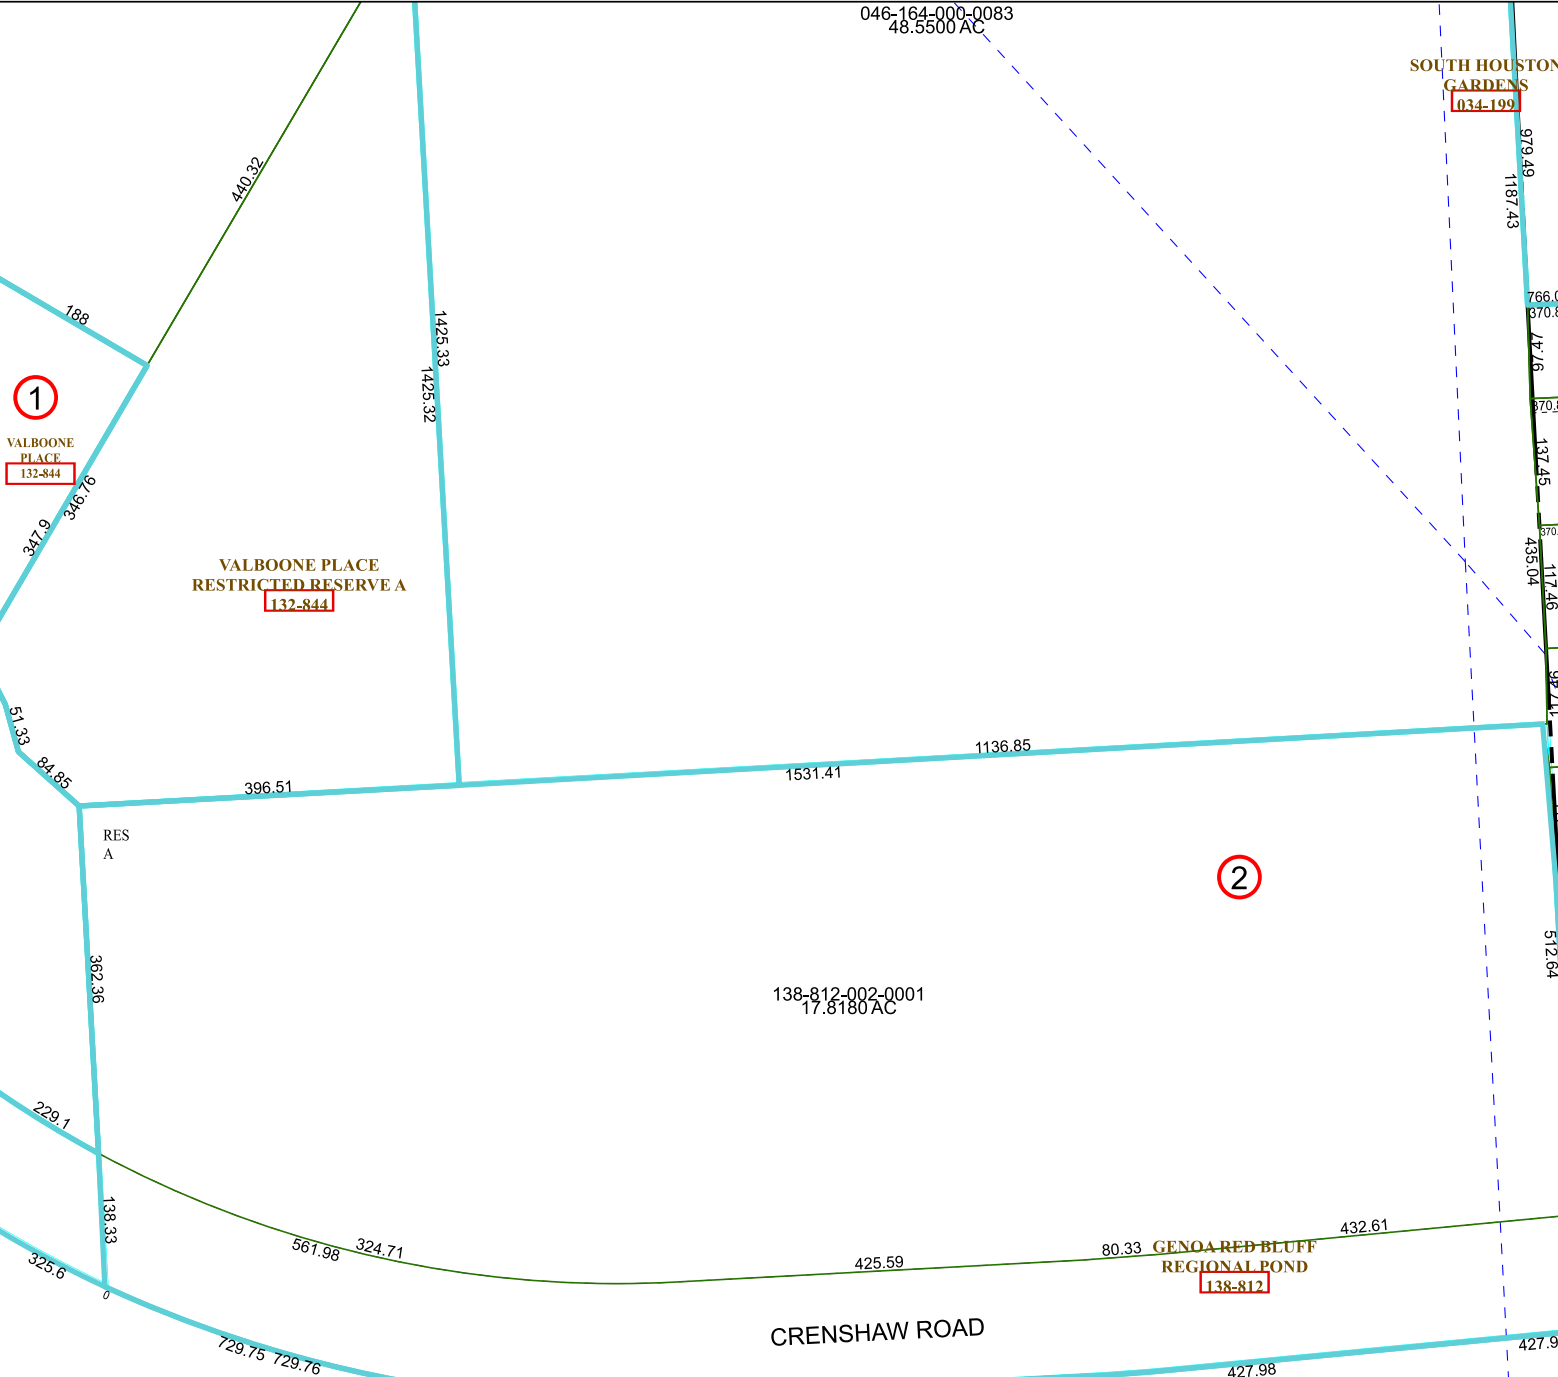

5952A3

046-164-000-0083
48.5500 AC

SOUTH HOUSTON
GARDENS
034-199

Harris Central Appraisal District

0 45 90 180
Feet

PUBLICATION DATE:
5/11/2023

Geospatial or map data maintained by the Harris Central Appraisal District is for informational purposes and may not have been prepared for or be suitable for legal, engineering, or surveying purposes. It does not represent an on-the-ground survey and only represents the approximate location of property boundaries.

MAP LOCATION

FACET 5952A7

1	2	3	4	1
5	6	7	8	5
9	10	11	12	9

1

VALBOONE
PLACE
132-844

VALBOONE PLACE
RESTRICTED RESERVE A
132-844

2

138-812-002-0001
17.8180 AC

GENOA RED BLUFF
REGIONAL POND
138-812

CRENSHAW ROAD

5952A11

5952A6

5952A8