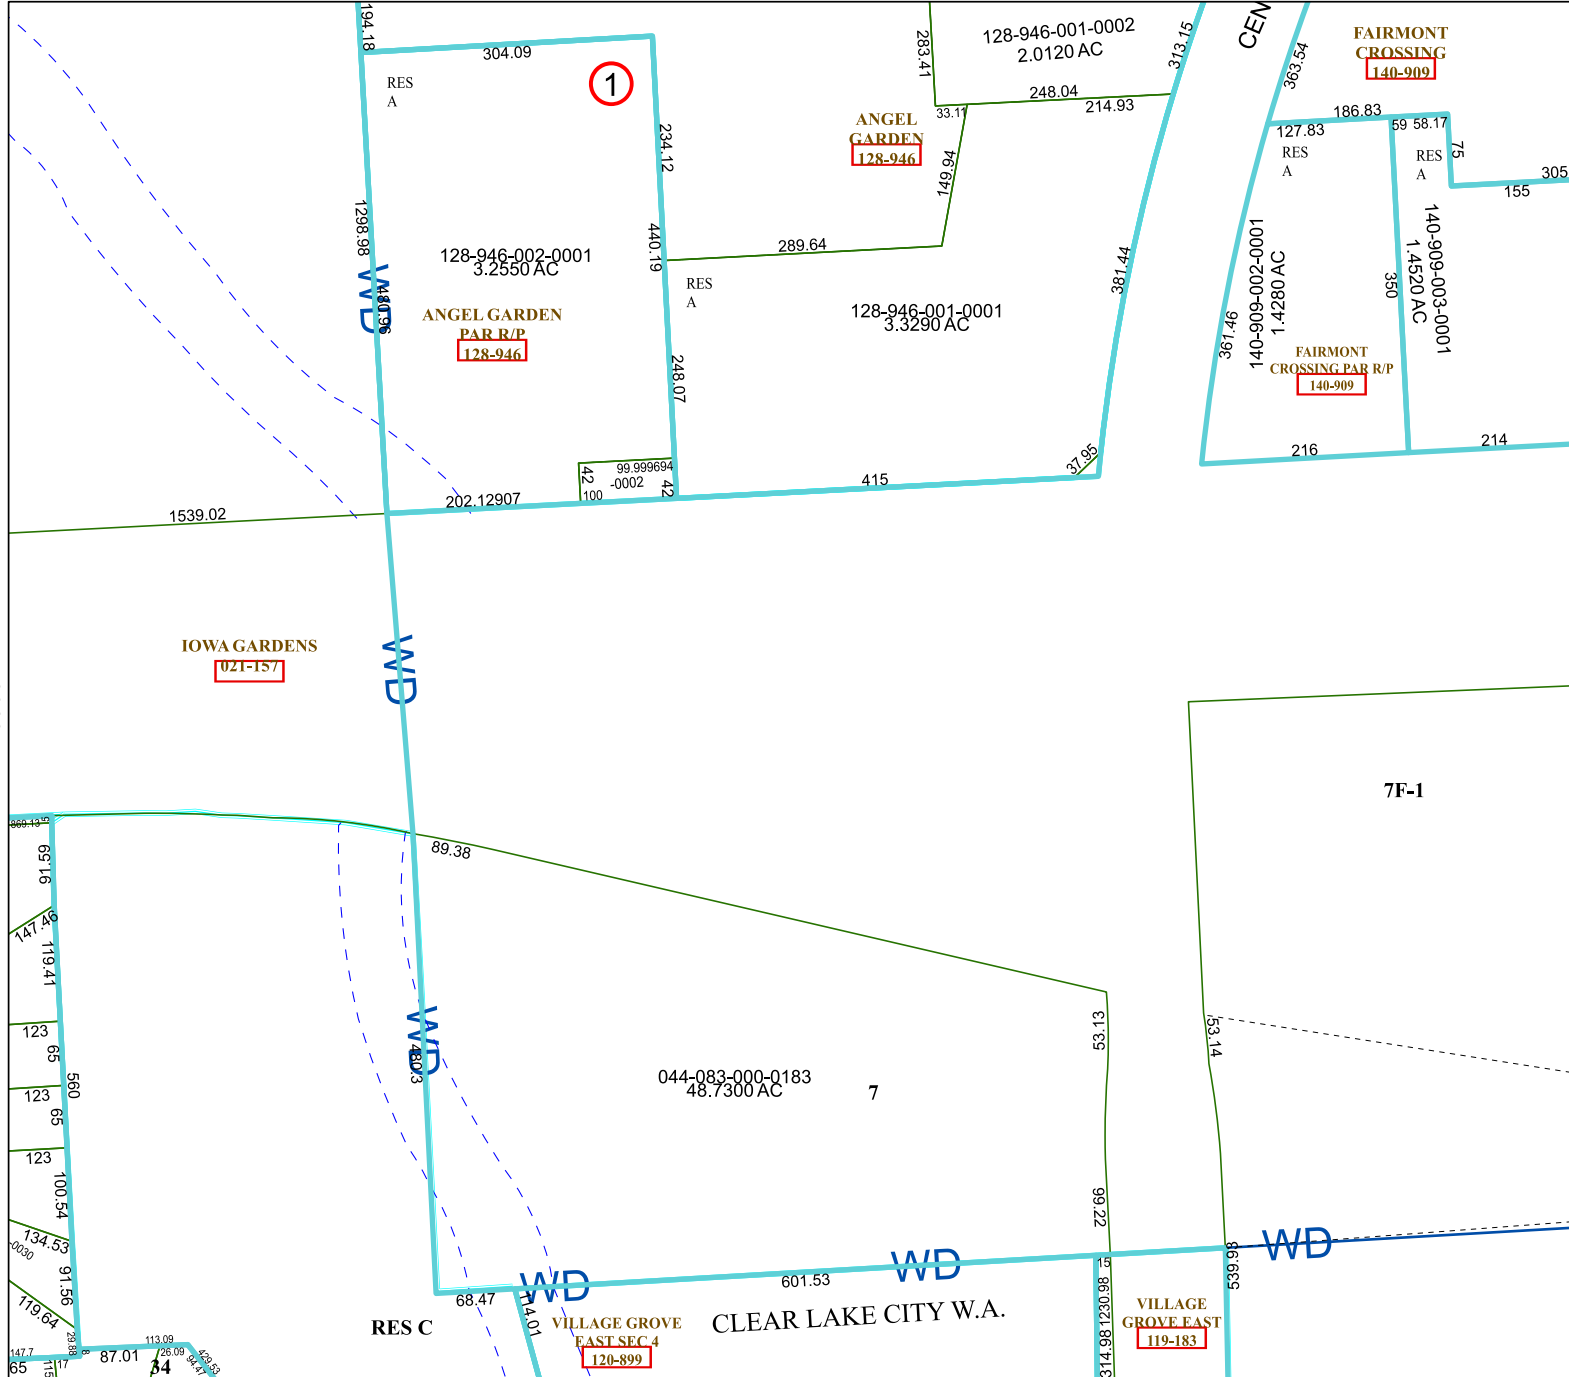

5953D4

Harris Central Appraisal District

PUBLICATION DATE: 1/3/2023

Geospatial or map data maintained by the Harris Central Appraisal District is for informational purposes and may not have been prepared for or be suitable for legal, engineering, or surveying purposes. It does not represent an on-the-ground survey and only represents the approximate location of property boundaries.

MAP LOCATION

FACET 5953D8

2	3	4	1	2
6	7	8	5	6
10	11	12	9	10

5953D12

5953D7

6053C5