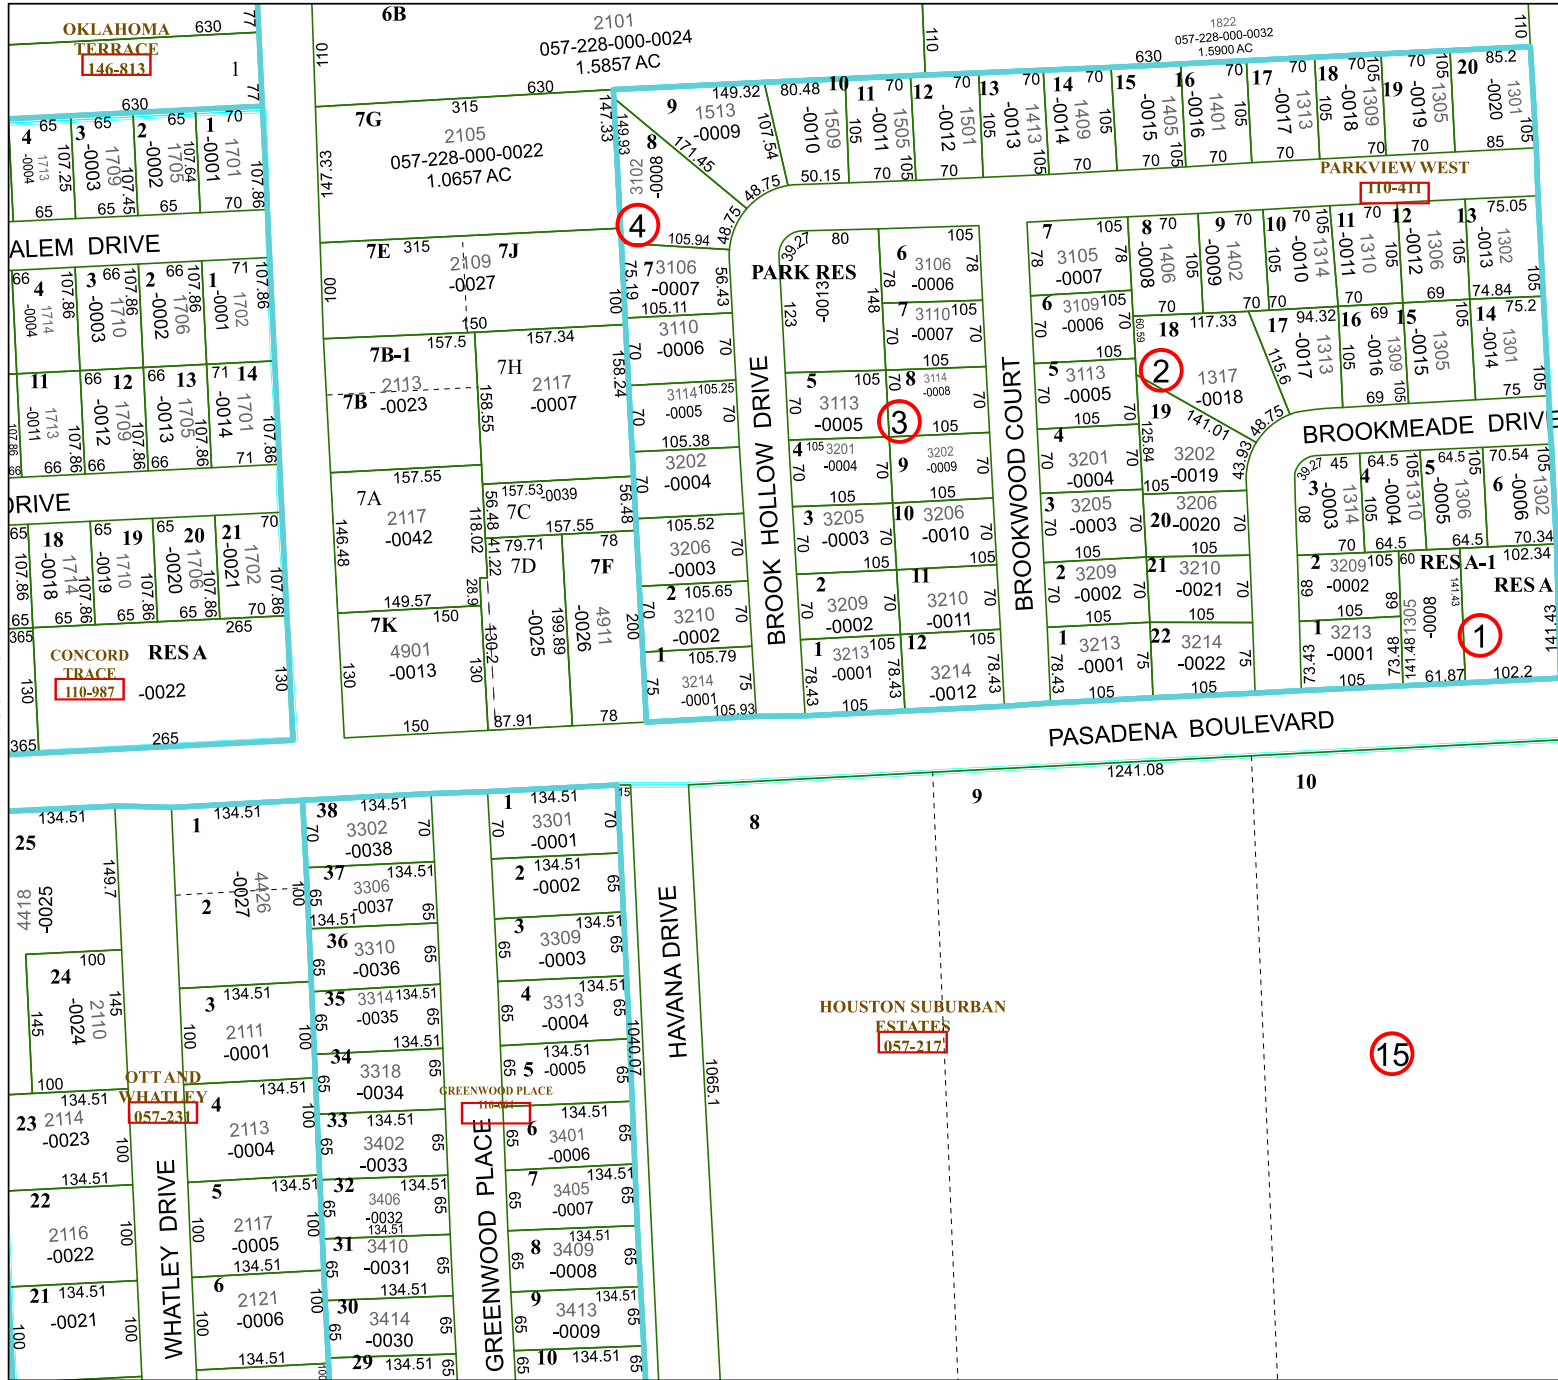

5954B6

5954D2

Harris Central Appraisal District

PUBLICATION DATE:
12/30/2023

Geospatial or map data maintained by the Harris Central Appraisal District is for informational purposes and may not have been prepared for or be suitable for legal, engineering, or surveying purposes. It does not represent an on-the-ground survey and only represents the approximate location of property boundaries.

MAP LOCATION

FACET 5954B10

8	5	6	7	8
12	9	10	11	12
4	1	2	3	4

5954B9

5954B11