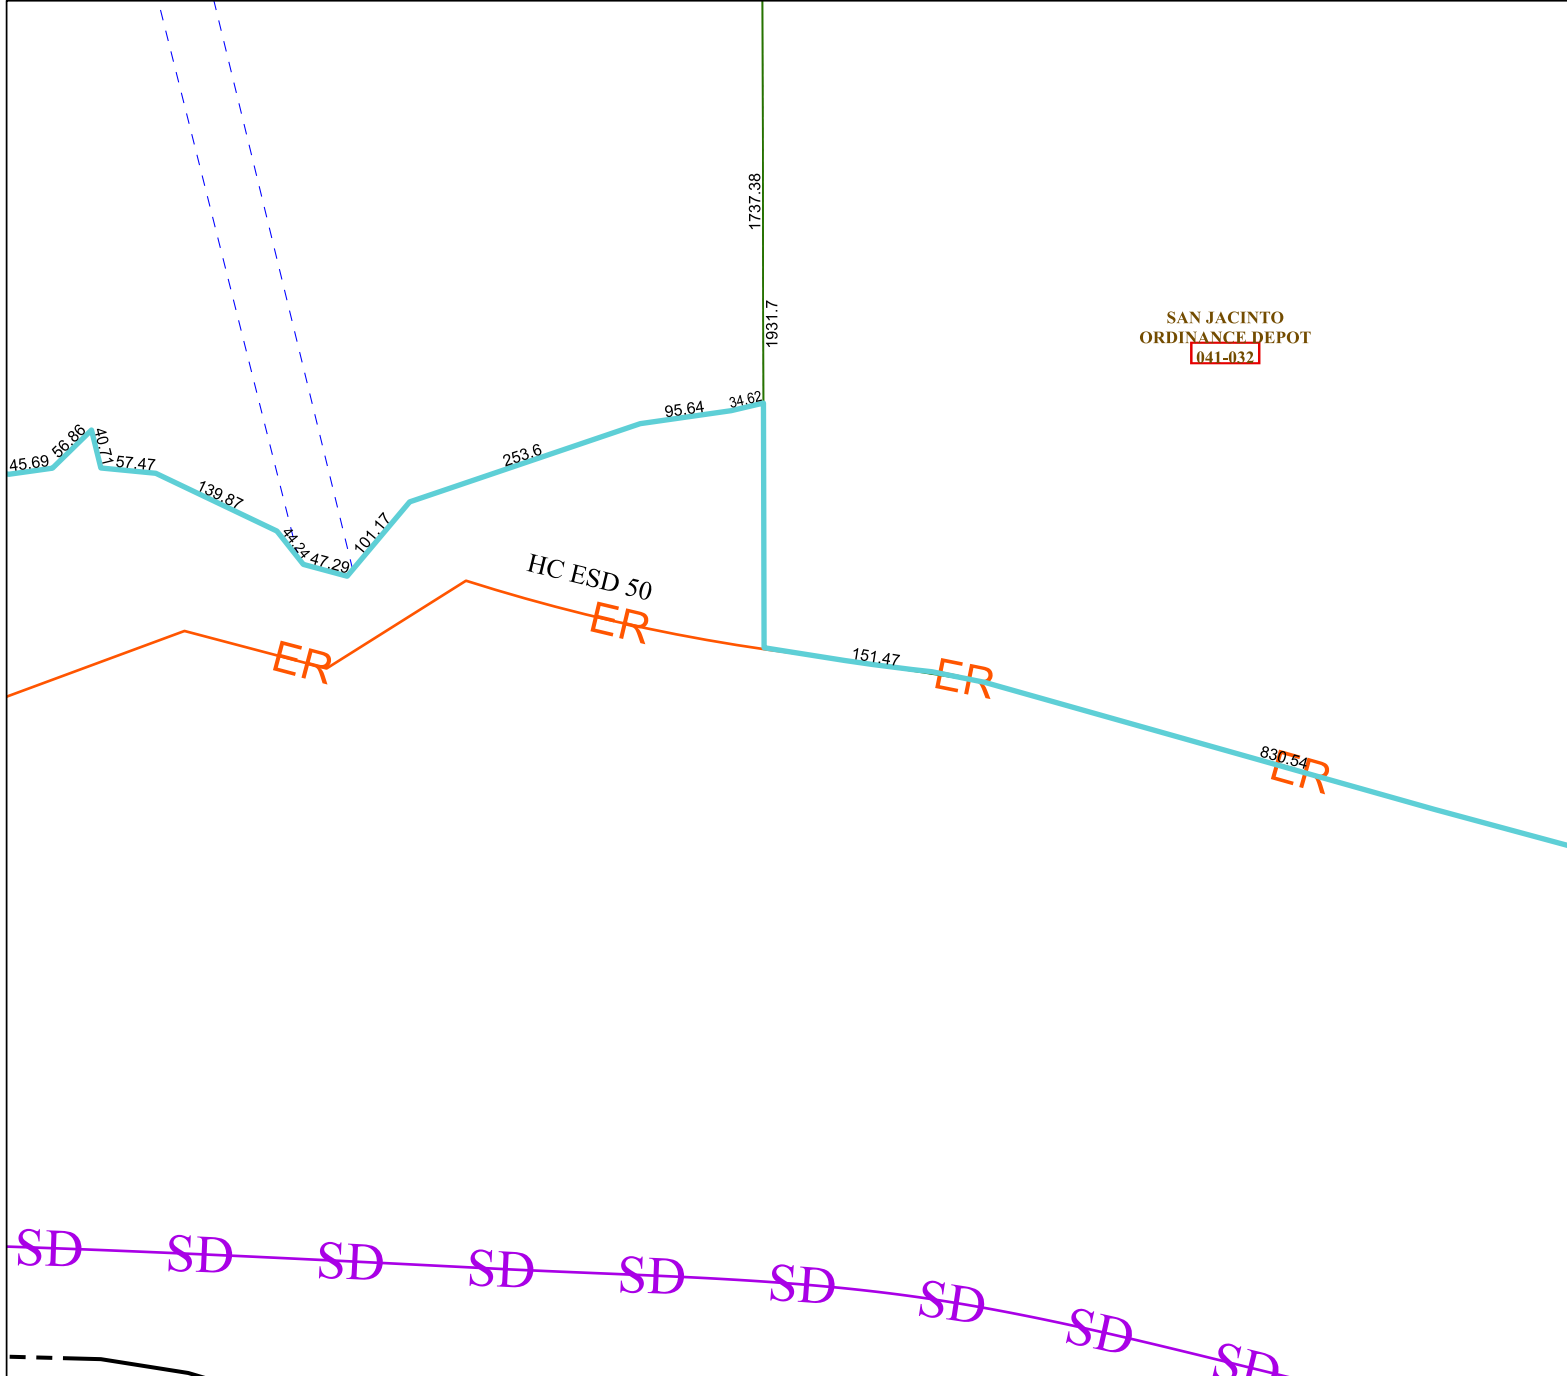

5957D9

5956B5

# Harris Central Appraisal District

PUBLICATION DATE: 1/3/2023

Geospatial or map data maintained by the Harris Central Appraisal District is for informational purposes and may not have been prepared for or be suitable for legal, engineering, or surveying purposes. It does not represent an on-the-ground survey and only represents the approximate location of property boundaries.

### MAP LOCATION

## FACET 5956B1

11	12	9	10	11
3	4	1	2	3
7	8	5	6	7

5956A4

5956B2