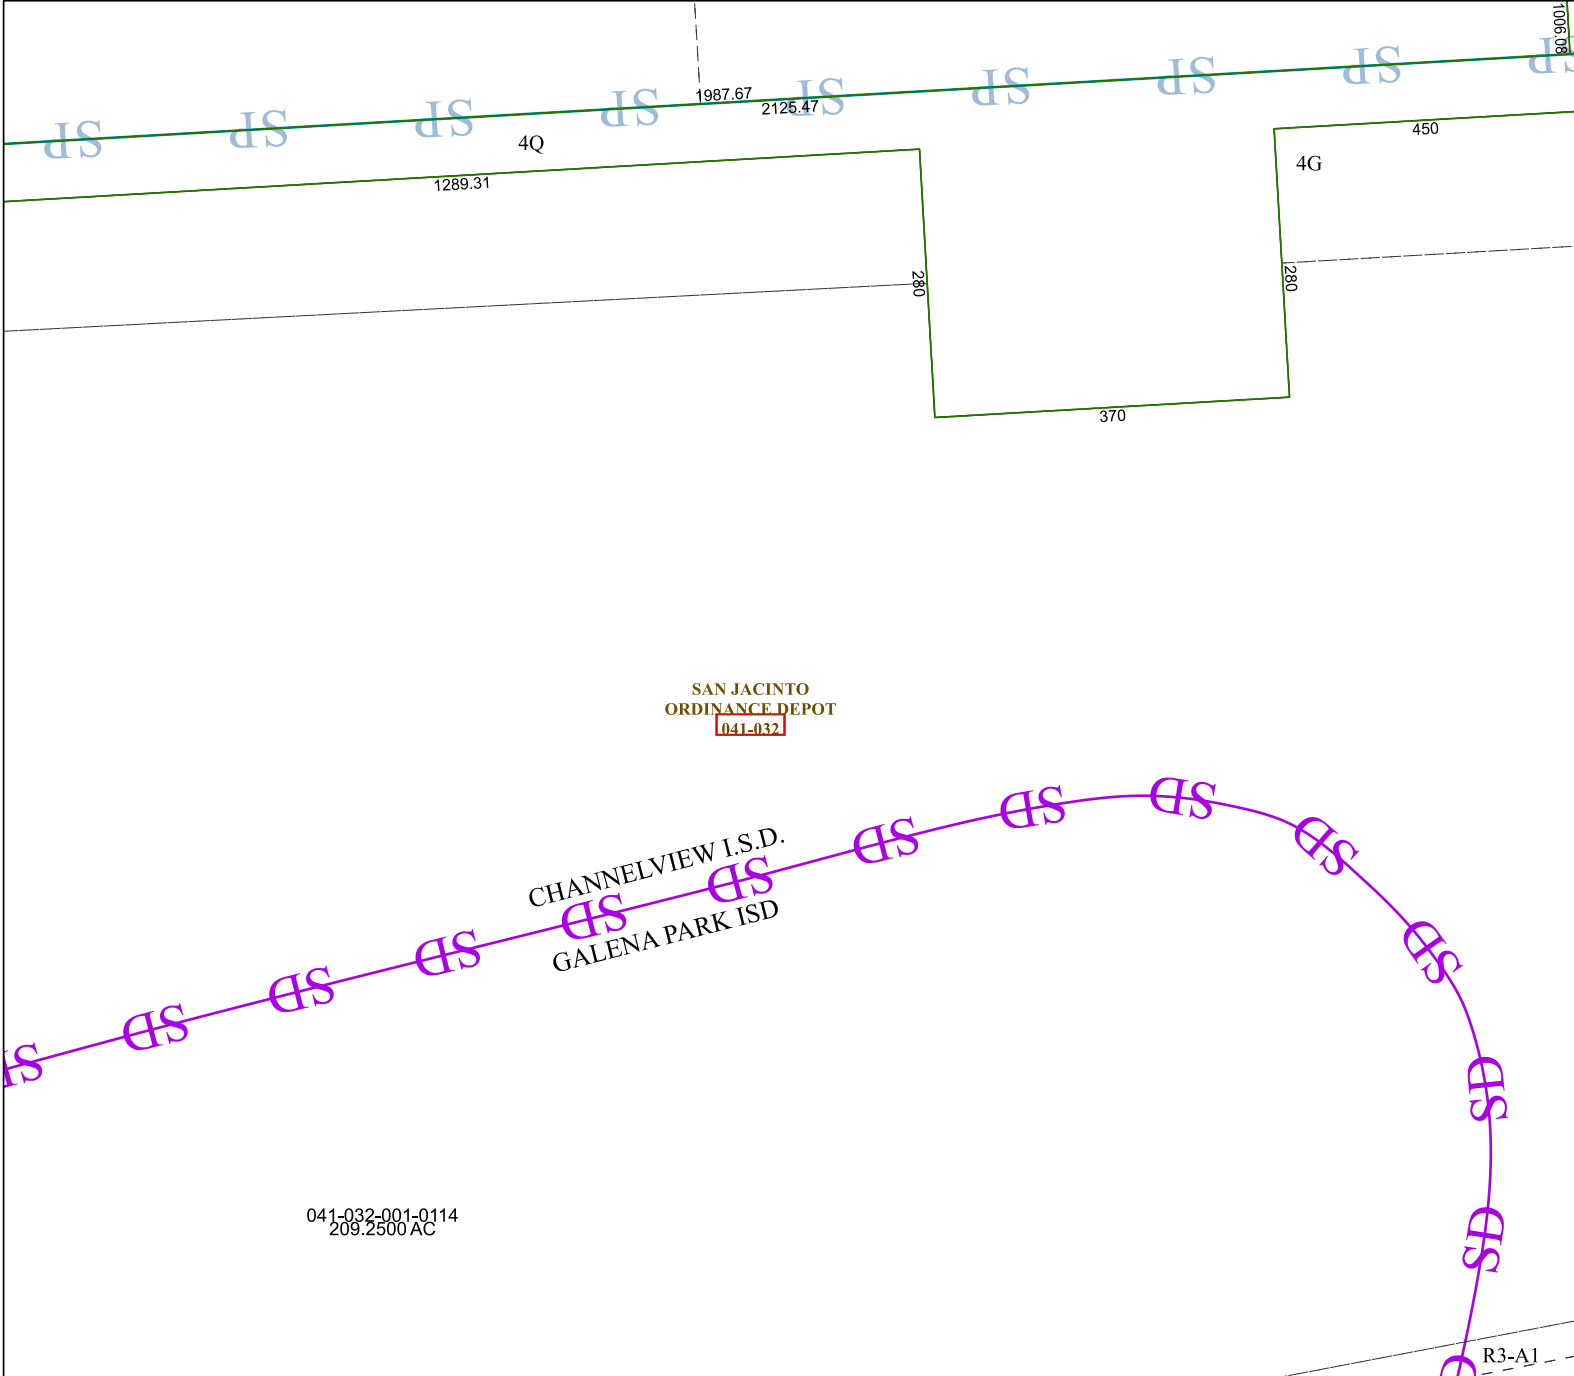

5958D7

80 9001

Harris Central Appraisal District

PUBLICATION DATE:
5/6/2024

Geospatial or map data maintained by the Harris Central Appraisal District is for informational purposes and may not have been prepared for or be suitable for legal, engineering, or surveying purposes. It does not represent an on-the-ground survey and only represents the approximate location of property boundaries.

MAP LOCATION

FACET

5958D11

5	6	7	8	5
9	10	11	12	9
1	2	3	4	1

5957B3

5958D10

5958D12