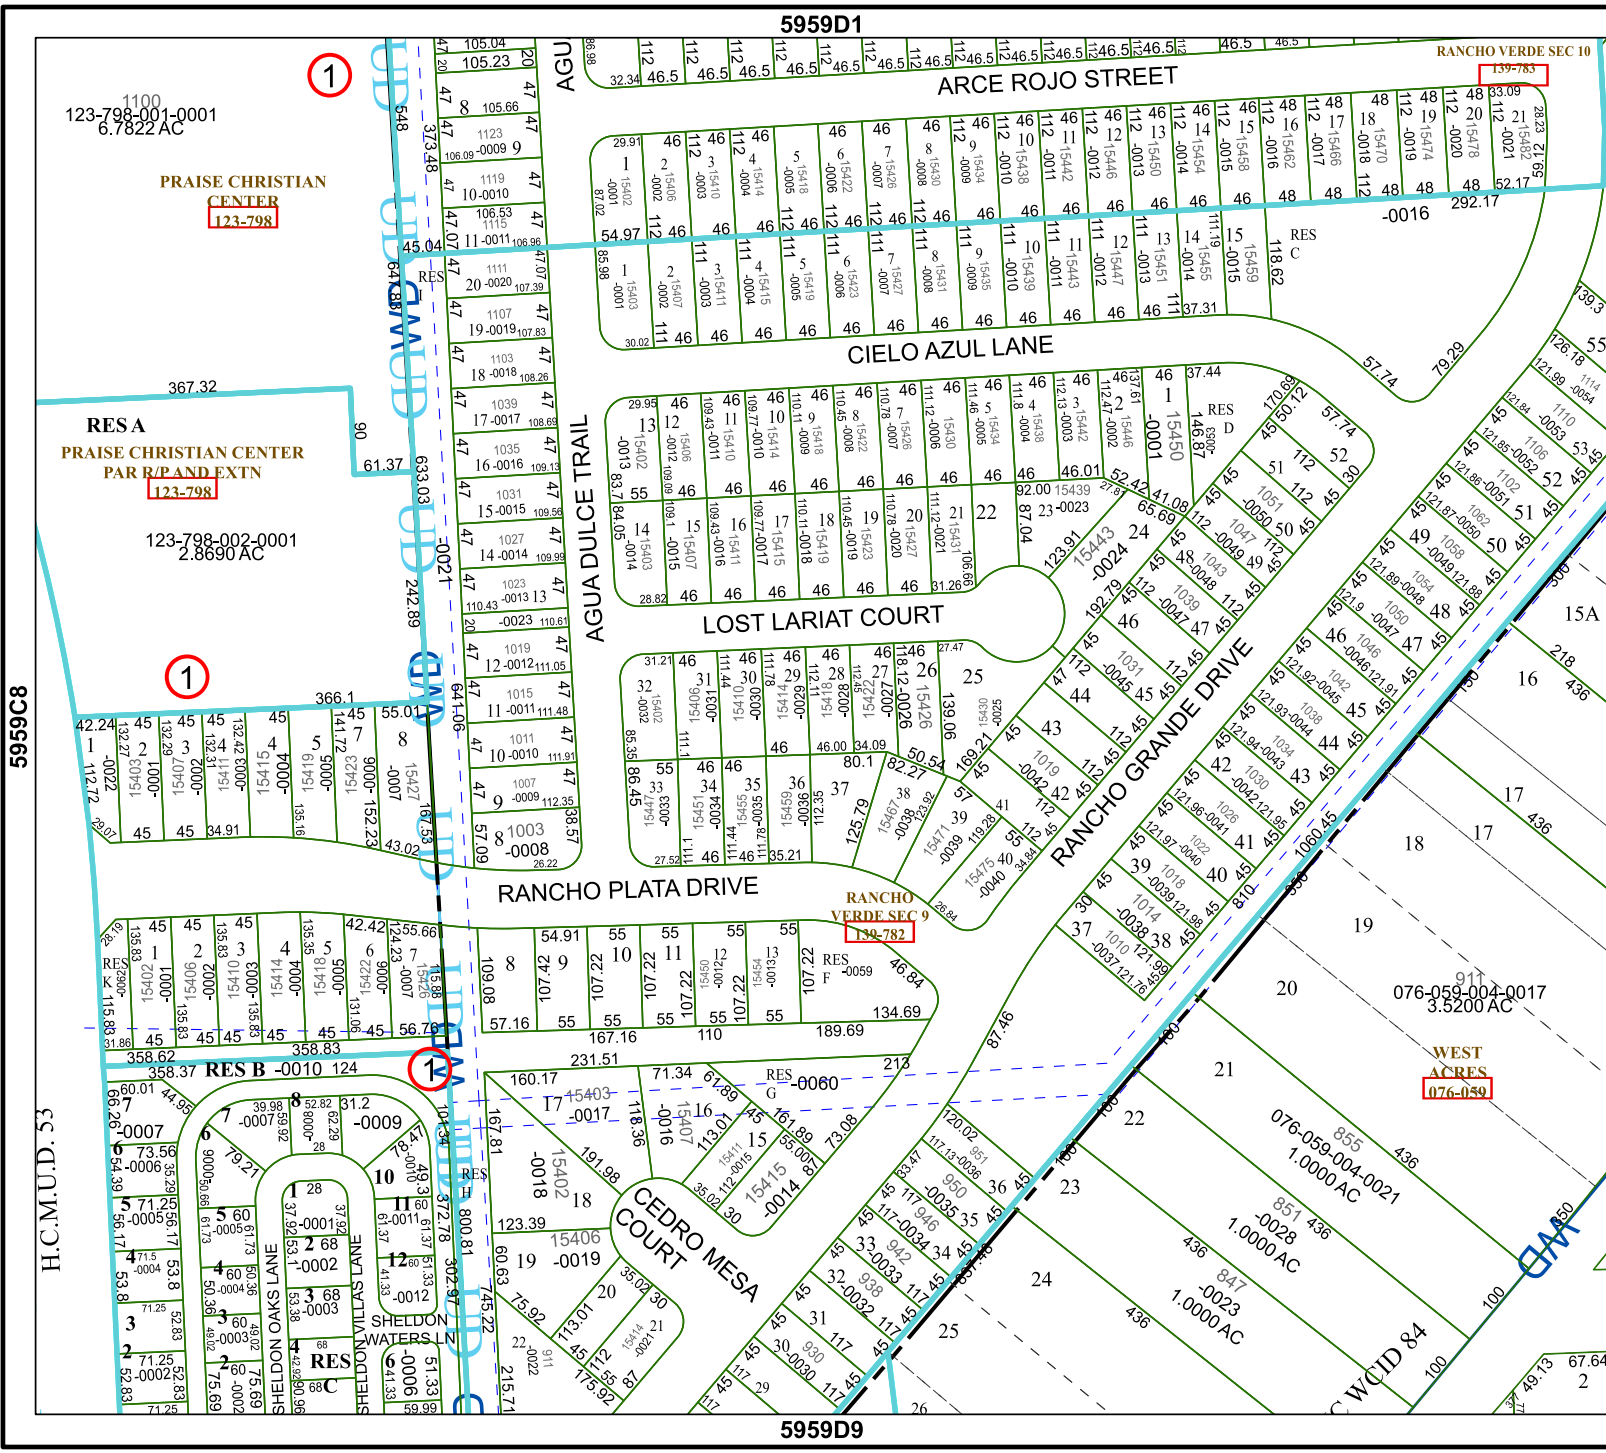

Harris Central Appraisal District

0 45 90 180 Feet

PUBLICATION DATE: 1/13/2025

Geospatial or map data maintained by the Harris Central Appraisal District is for informational purposes and may not have been prepared for or be suitable for legal, engineering, or surveying purposes. It does not represent an on-the-ground survey and only represents the approximate location of property boundaries.

MAP LOCATION

FACET 5959D5

3	4	1	2	3
7	8	5	6	7
11	12	9	10	11