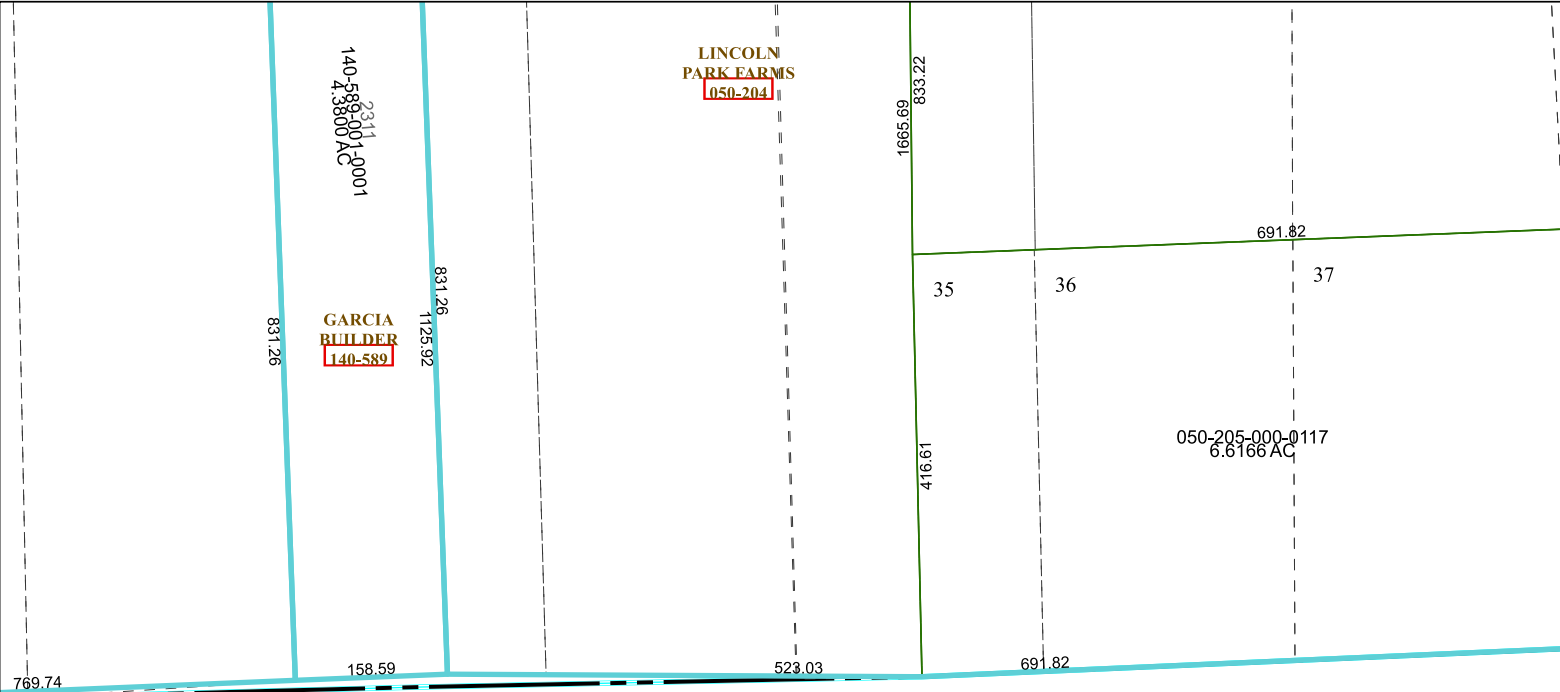

5963C5

LINCOLN
PARK FARMS
050-204

231
140-589-001-0001
4.3800 AC

GARCIA
BUILDER
140-589

050-205-000-0117
6.6166 AC

Harris Central Appraisal District

0 45 90 180
Feet

PUBLICATION DATE:
1/22/2024

Geospatial or map data maintained by the Harris Central Appraisal District is for informational purposes and may not have been prepared for or be suitable for legal, engineering, or surveying purposes. It does not represent an on-the-ground survey and only represents the approximate location of property boundaries.

MAP LOCATION

FACET 5963C9

7	8	5	6	7
11	12	9	10	11
3	4	1	2	3

5863D12