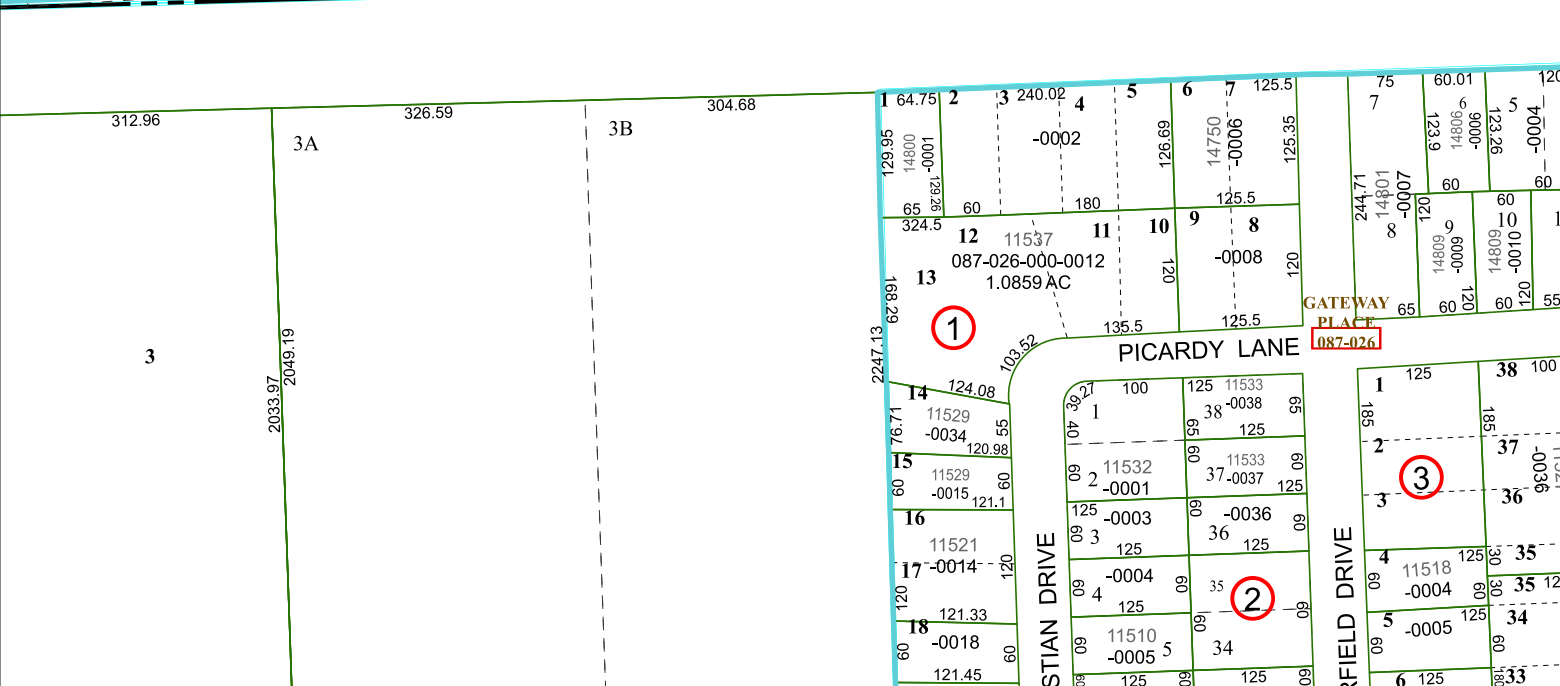

5963C5

LINCOLN
PARK FARMS
050-204

231
140-589-001-0001
4.3800 AC

GARCIA
BUILDER
140-589

050-205-000-0117
6.6166 AC

Harris Central Appraisal District

0 45 90 180
Feet

PUBLICATION DATE:
1/22/2024

Geospatial or map data maintained by the Harris Central Appraisal District is for informational purposes and may not have been prepared for or be suitable for legal, engineering, or surveying purposes. It does not represent an on-the-ground survey and only represents the approximate location of property boundaries.

MAP LOCATION

FACET 5963C9

7	8	5	6	7
11	12	9	10	11
3	4	1	2	3

5863D12

5963C10

5962A1