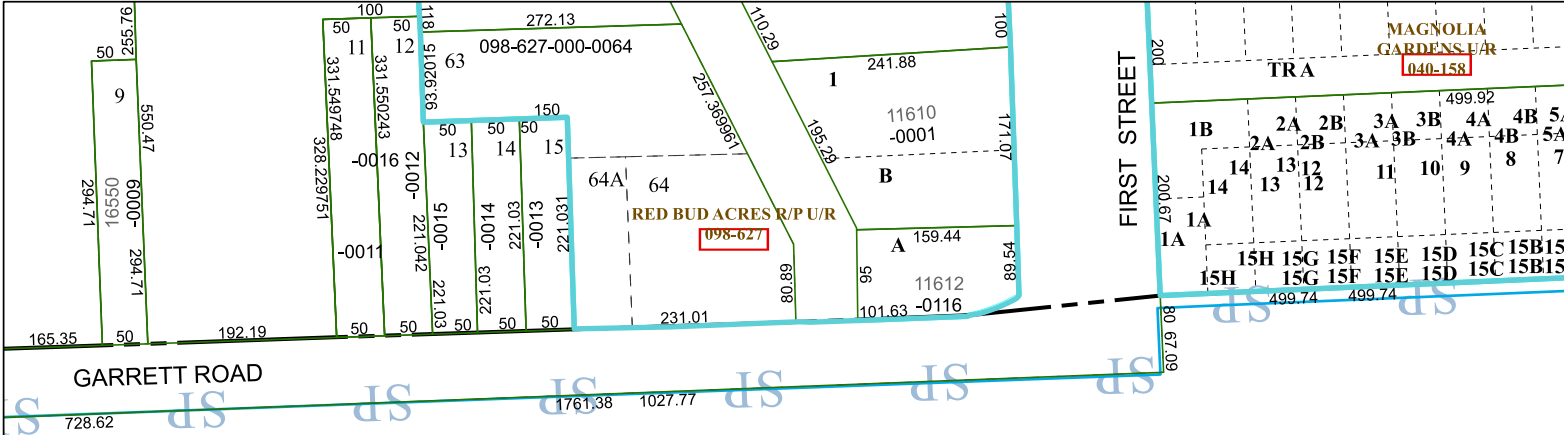

5963D7

Harris Central Appraisal District

PUBLICATION DATE:
12/30/2023

Geospatial or map data maintained by the Harris Central Appraisal District is for informational purposes and may not have been prepared for or be suitable for legal, engineering, or surveying purposes. It does not represent an on-the-ground survey and only represents the approximate location of property boundaries.

MAP LOCATION

FACET

5963D11

5	6	7	8	5
9	10	11	12	9
1	2	3	4	1

5962B3

5963D10

5963D12