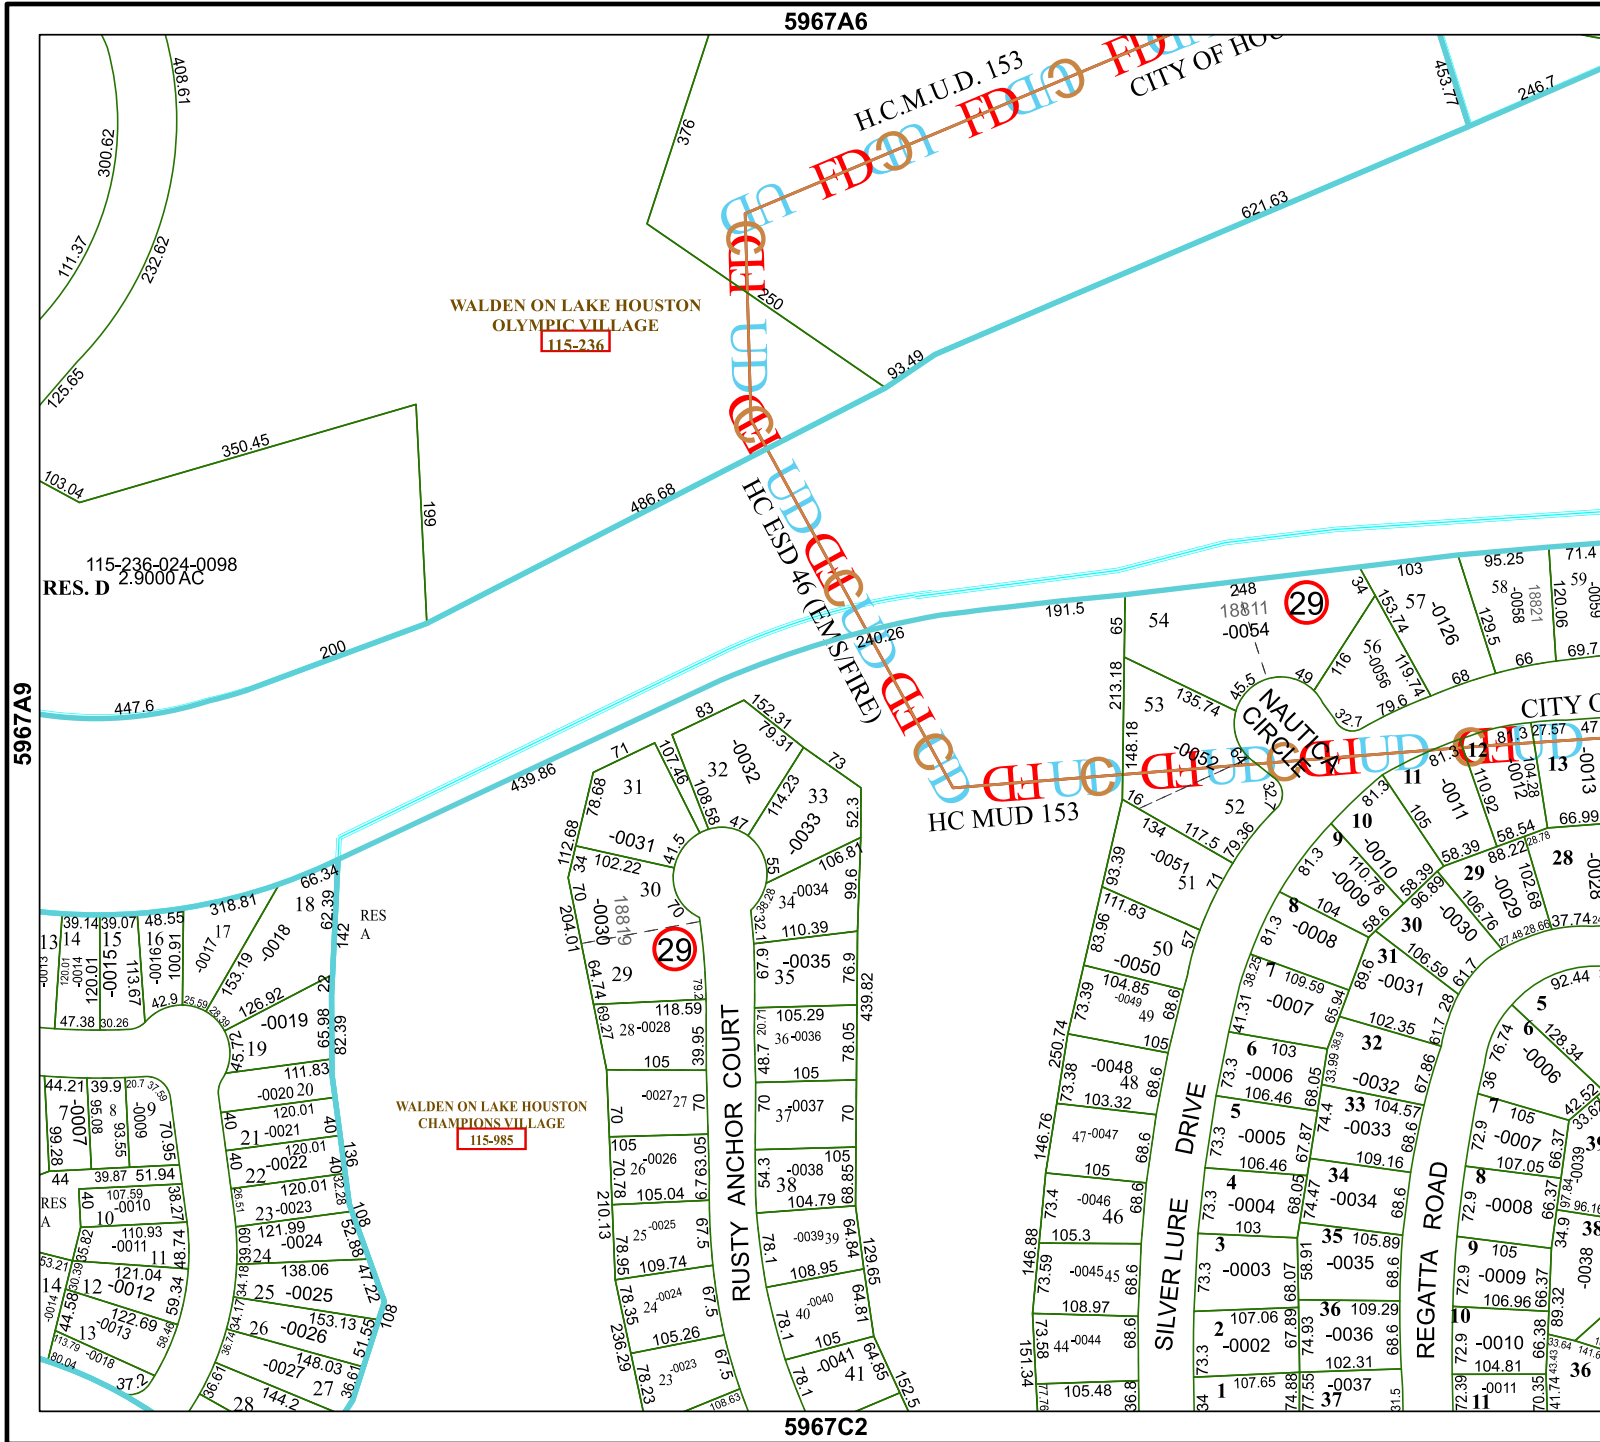

Harris Central Appraisal District

0 45 90 180 Feet

PUBLICATION DATE: 1/3/2023

Geospatial or map data maintained by the Harris Central Appraisal District is for informational purposes and may not have been prepared for or be suitable for legal, engineering, or surveying purposes. It does not represent an on-the-ground survey and only represents the approximate location of property boundaries.

MAP LOCATION

FACET 5967A10

8	5	6	7	8
12	9	10	11	12
4	1	2	3	4

5967A6

5967C2

WALDEN ON LAKE HOUSTON OLYMPIC VILLAGE
115-236

WALDEN ON LAKE HOUSTON CHAMPIONS VILLAGE
115-985

RES. D 2.9000 AC
115-236-024-0098