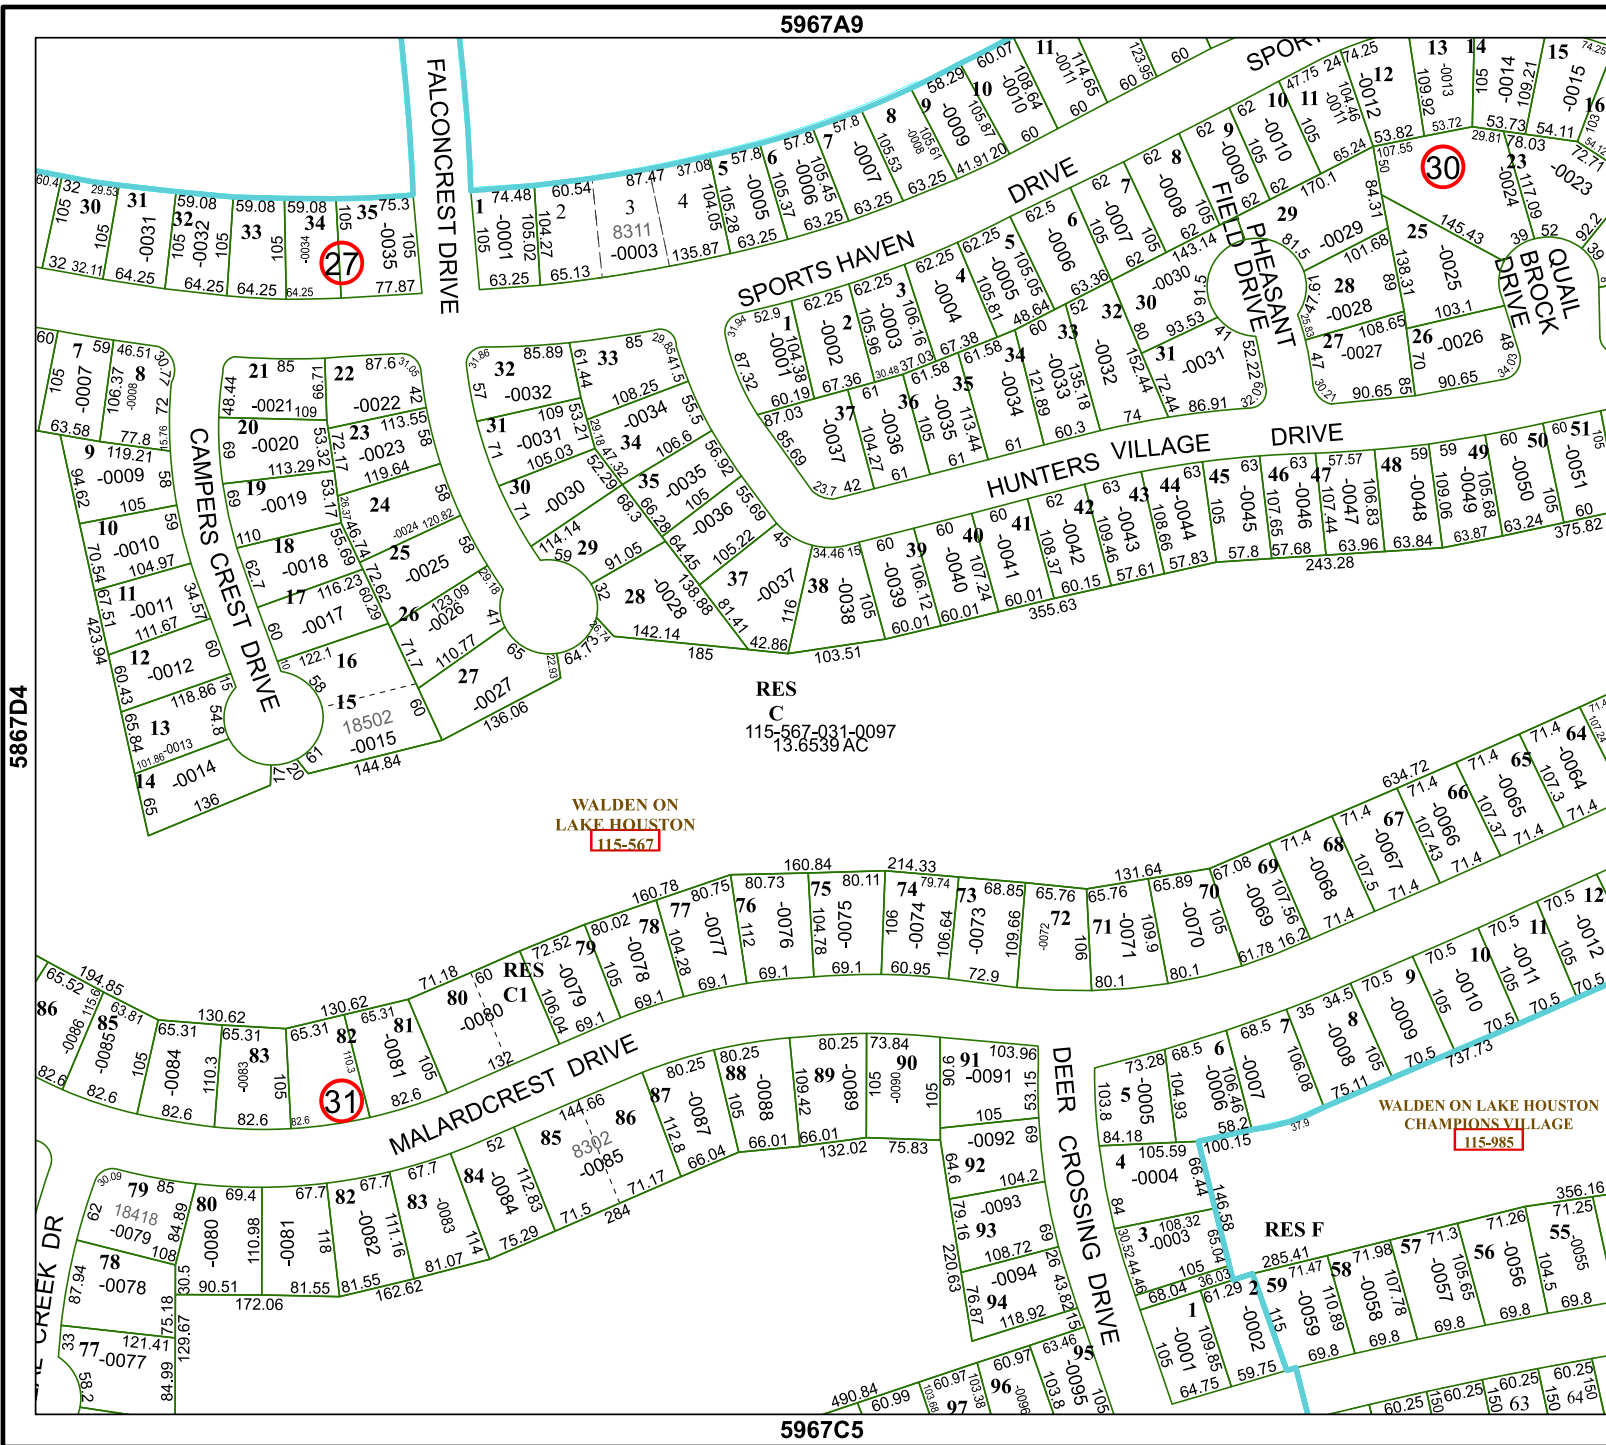

5967A9

Harris Central Appraisal District

0 45 90 180 Feet

PUBLICATION DATE: 1/4/2023

Geospatial or map data maintained by the Harris Central Appraisal District is for informational purposes and may not have been prepared for or be suitable for legal, engineering, or surveying purposes. It does not represent an on-the-ground survey and only represents the approximate location of property boundaries.

MAP LOCATION

FACET 5967C1

11	12	9	10	11
3	4	1	2	3
7	8	5	6	7

5967C5

5867D4

5967C2

WALDEN ON LAKE HOUSTON
115-567

WALDEN ON LAKE HOUSTON
CHAMPIONS VILLAGE
115-985