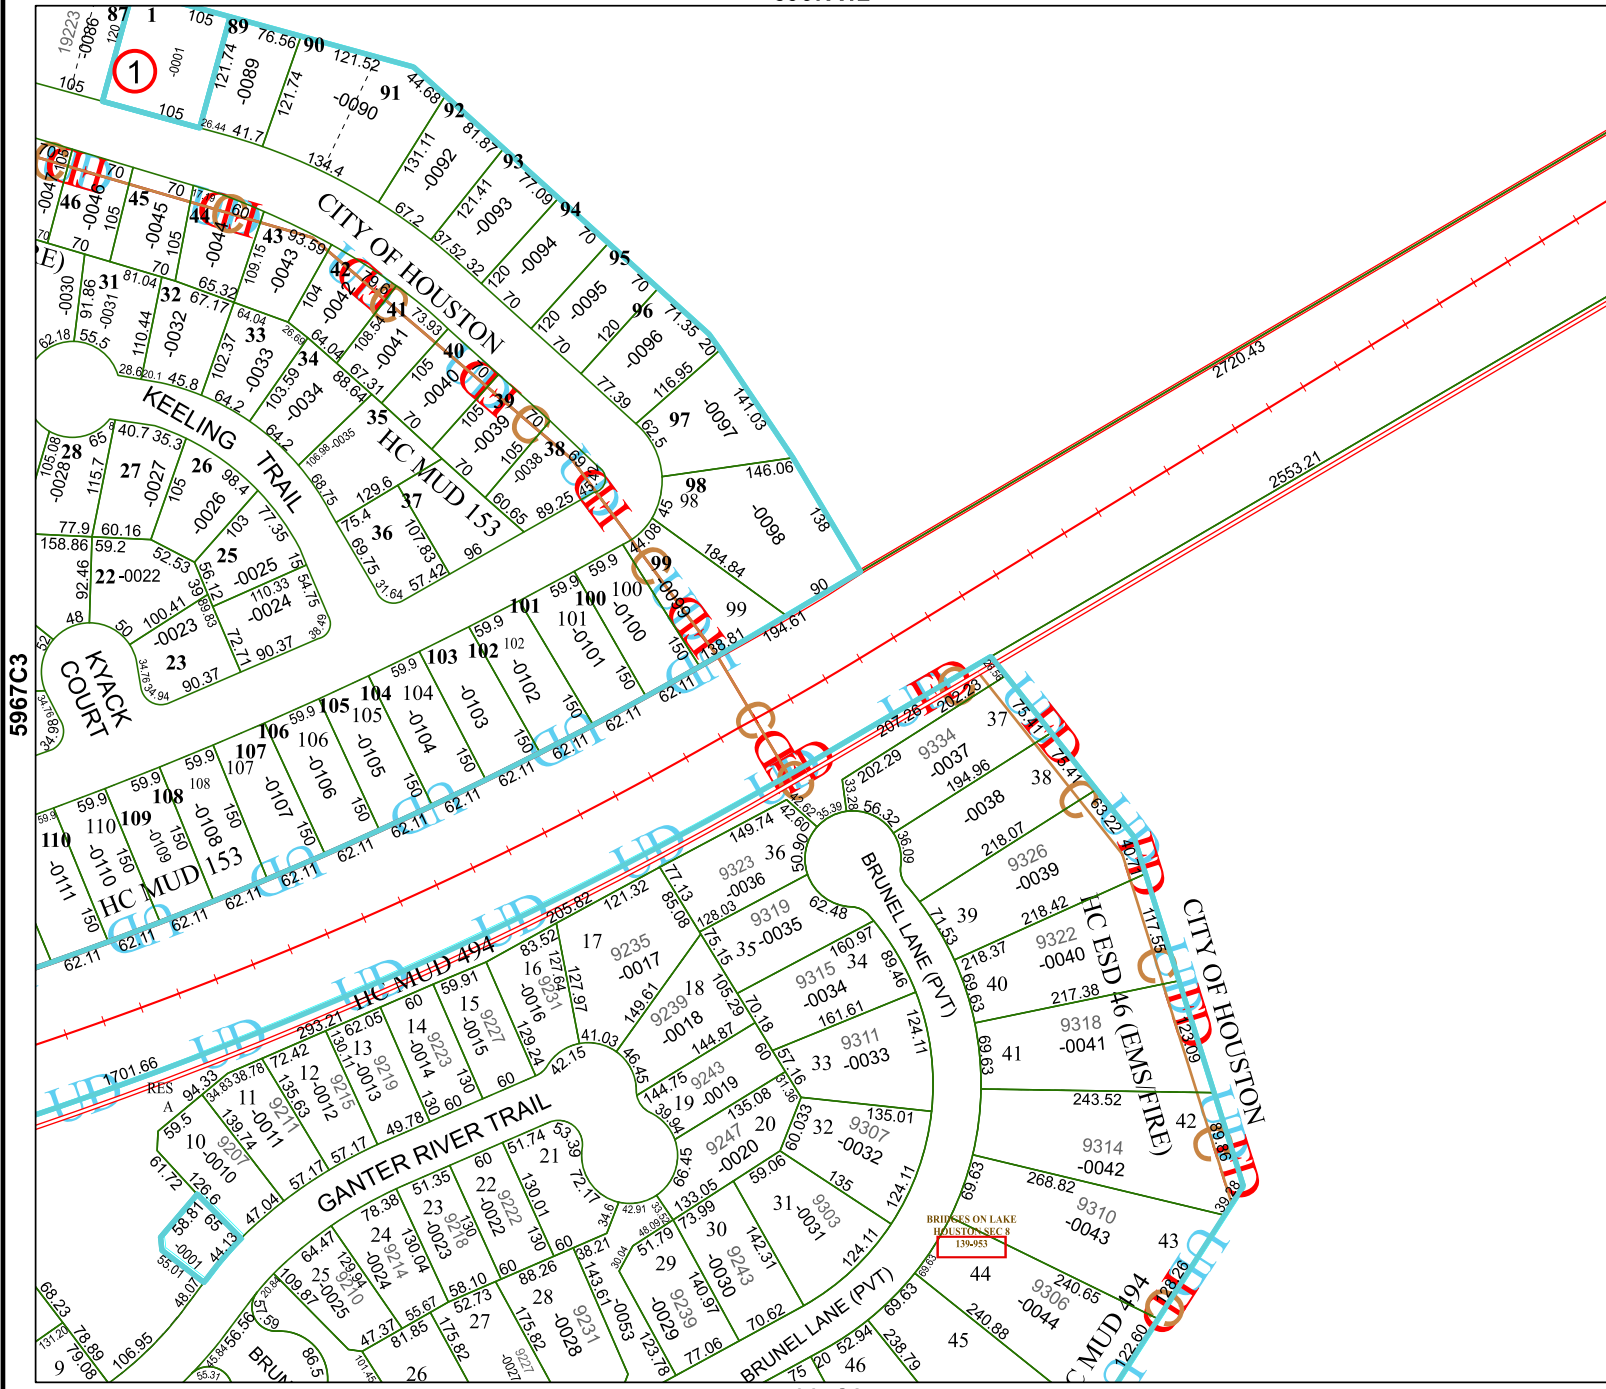

5967A12

5967C3

5967C8

Harris Central Appraisal District

PUBLICATION DATE:
12/30/2023

Geospatial or map data maintained by the Harris Central Appraisal District is for informational purposes and may not have been prepared for or be suitable for legal, engineering, or surveying purposes. It does not represent an on-the-ground survey and only represents the approximate location of property boundaries.

MAP LOCATION

FACET 5967C4

10	11	12	9	10
2	3	4	1	2
6	7	8	5	6